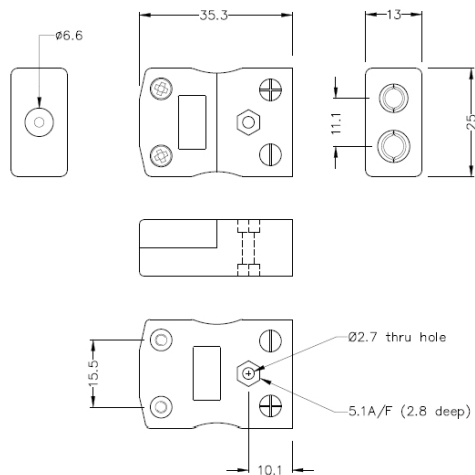

## Standard Thermoelement Connector In-Line Socket IS-T-F Typ T IEC

**Standard in-line Socket**  
(dimensions in mm)

Labfacility are the UK's leading manufacturer of Temperature Sensors, Thermocouple Connectors and associated Temperature Instrumentation and stockings of Thermocouple Cables. The Company has been trading since 1971 and is ISO9001 accredited.

**Standard Thermoelement Connector In-Line Socket IS-T-F Typ T IEC**

Akzeptiert Standard-Rundstecker, geeignet für industrielle Anwendungen

**Spezifikationen****Specifications**

<b>Product Code</b>	XE-1492-001
<b>General Description</b>	Accepts standard round plug pins, contacts are polarised to prevent incorrect connection.
<b>Thermocouple Type</b>	T IEC
<b>Connector Type</b>	Socket
<b>Connector Size</b>	Standard
<b>Colour</b>	Brown
<b>Max. Temperature</b>	220°C
<b>+Positive Contact</b>	Copper
<b>-Negative Contact</b>	Copper Nickel
<b>Standards Met</b>	BS EN 50212:1997. RoHS