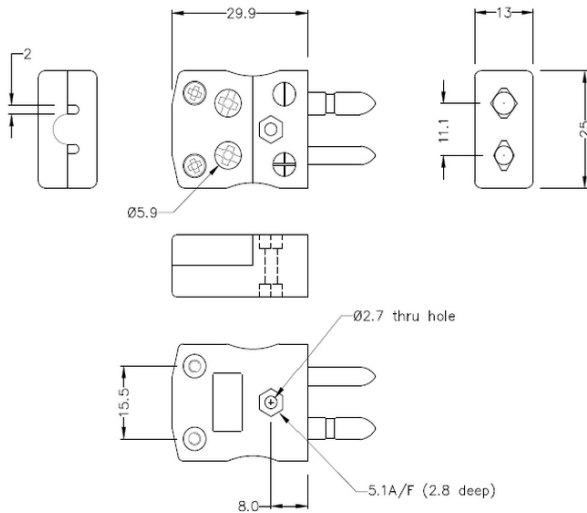

LABFACILITY

TEMPERATURE & PROCESS TECHNOLOGY

Standard-Schnelldraht-Thermoelementstecker IS-B-MQ Stecker Typ B IEC

Standard in-line Plug - Quick Wire
(dimensions in mm)

Labfacility are the UK's leading manufacturer of Temperature Sensors, Thermocouple Connectors and associated Temperature Instrumentation and stockings of Thermocouple Cables. The Company has been trading since 1971 and is ISO9001 accredited.

Standard-Schnelldraht-Thermoelementstecker IS-B-MQ Typ B IEC

Einfache "Jab-in" Verbindung für schnelle Beendigung, drücken Sie einfach Draht in und ziehen Sie Schraube.
Kontakte werden polarisiert, um eine falsche Verbindung zu verhindern

Spezifikationen**Specifications**

Product Code	XE-1661-001
General Description	Easy 'jab-in' connection for rapid termination, contacts are polarised to prevent incorrect connection.
Thermocouple Type	B IEC
Connector Type	Quick Wire Plug
Connector Size	Standard
Colour	Grey
Max. Temperature	220°C
Pins	Solid Round Pins
+Positive Contact	Copper
-Negative Contact	Copper
Standards Met	BS EN 50212:1997. RoHS