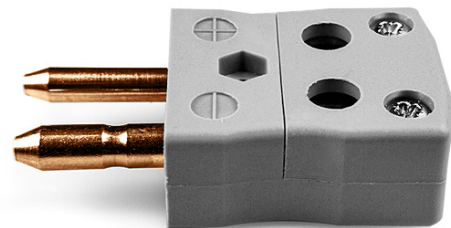

LABFACILITY

TEMPERATURE & PROCESS TECHNOLOGY

Standard-Schnelldraht-Thermoelementstecker IS-B-MQ Stecker Typ B IEC

Standard in-line Plug - Quick Wire
(dimensions in mm)

Labfacility are the UK's leading manufacturer of Temperature Sensors, Thermocouple Connectors and associated Temperature Instrumentation and stockings of Thermocouple Cables. The Company has been trading since 1971 and is ISO9001 accredited.

Standard-Schnelldraht-Thermoelementstecker IS-B-MQ Typ B IEC

Einfache "Jab-in" Verbindung für schnelle Beendigung, drücken Sie einfach Draht in und ziehen Sie Schraube.
Kontakte werden polarisiert, um eine falsche Verbindung zu verhindern

Spezifikationen**Specifications**

Product Code	XE-1661-001
General Description	Easy 'jab-in' connection for rapid termination, contacts are polarised to prevent incorrect connection.
Thermocouple Type	B IEC
Connector Type	Quick Wire Plug
Connector Size	Standard
Colour	Grey
Max. Temperature	220°C
Pins	Solid Round Pins
+Positive Contact	Copper
-Negative Contact	Copper
Standards Met	BS EN 50212:1997. RoHS