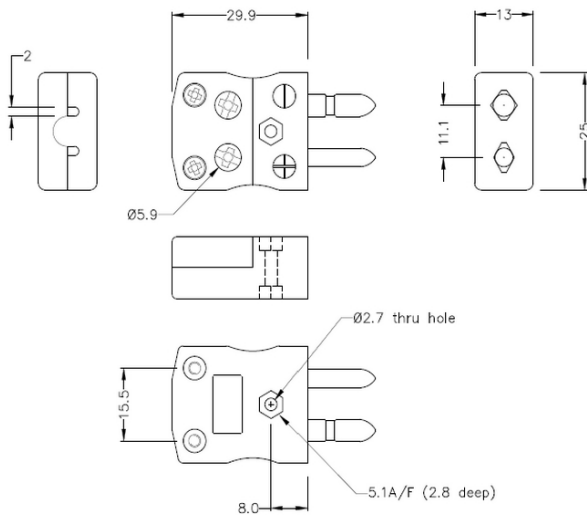

LABFACILITY

TEMPERATURE & PROCESS TECHNOLOGY

Standard-Schnelldraht-Thermoelementstecker IS-B-MQ Stecker Typ B IEC

Standard in-line Plug - Quick Wire
(dimensions in mm)

Labfacility are the UK's leading manufacturer of Temperature Sensors, Thermocouple Connectors and associated Temperature Instrumentation and stockings of Thermocouple Cables. The Company has been trading since 1971 and is ISO9001 accredited.

Standard-Schnelldraht-Thermoelementstecker IS-B-MQ Typ B IEC

Einfache "Jab-in" Verbindung für schnelle Beendigung, drücken Sie einfach Draht in und ziehen Sie Schraube.
Kontakte werden polarisiert, um eine falsche Verbindung zu verhindern

Spezifikationen**Specifications**

Product Code	XE-1661-001
General Description	Easy 'jab-in' connection for rapid termination, contacts are polarised to prevent incorrect connection.
Thermocouple Type	B IEC
Connector Type	Quick Wire Plug
Connector Size	Standard
Colour	Grey
Max. Temperature	220°C
Pins	Solid Round Pins
+Positive Contact	Copper
-Negative Contact	Copper
Standards Met	BS EN 50212:1997. RoHS