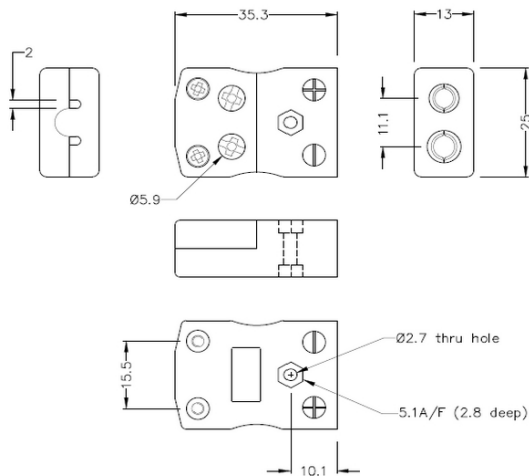

Standard-Schnelldraht-Thermoelement-Steckverbinderbuchse IS-K-FQ Typ K IEC

Standard in-line Socket - Quick Wire
(dimensions in mm)

Labfacility are the UK's leading manufacturer of Temperature Sensors, Thermocouple Connectors and associated Temperature Instrumentation and stockings of Thermocouple Cables. The Company has been trading since 1971 and is ISO9001 accredited.

Standard-Schnelldraht-Thermoelement-Steckverbinderbuchse IS-K-FQ Typ K IEC

Einfache "Jab-in"-Verbindung für einen schnellen Anschluss, einfach den Draht einschieben und die Schraube festziehen. Die Kontakte sind polarisiert, um eine falsche Verbindung zu verhindern

Leistungsbeschreibung**Specifications**

Product Code	XE-1412-001
General Description	Easy 'jab-in' connection for rapid termination, contacts are polarised to prevent incorrect connection.
Thermocouple Type	K IEC
Connector Type	Quick Wire Socket
Connector Size	Standard
Colour	Green
Max. Temperature	220°C
+Positive Contact	Nickel Chromium
-Negative Contact	Nickel Alloy
Standards Met	BS EN 50212:1997. RoHS