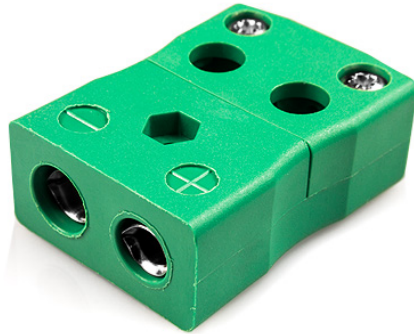

Standard-Schnelldraht-Thermoelement-Steckverbinderbuchse IS-K-FQ Typ K IEC

Standard in-line Socket - Quick Wire
(dimensions in mm)

Labfacility are the UK's leading manufacturer of Temperature Sensors, Thermocouple Connectors and associated Temperature Instrumentation and stockings of Thermocouple Cables. The Company has been trading since 1971 and is ISO9001 accredited.

Standard-Schnelldraht-Thermoelement-Steckverbinderbuchse IS-K-FQ Typ K IEC

Einfache "Jab-in"-Verbindung für einen schnellen Anschluss, einfach den Draht einschieben und die Schraube festziehen. Die Kontakte sind polarisiert, um eine falsche Verbindung zu verhindern

Leistungsbeschreibung**Specifications**

Product Code	XE-1412-001
General Description	Easy 'jab-in' connection for rapid termination, contacts are polarised to prevent incorrect connection.
Thermocouple Type	K IEC
Connector Type	Quick Wire Socket
Connector Size	Standard
Colour	Green
Max. Temperature	220°C
+Positive Contact	Nickel Chromium
-Negative Contact	Nickel Alloy
Standards Met	BS EN 50212:1997. RoHS