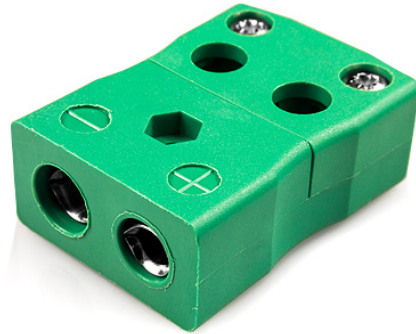

Standard-Schnelldraht-Thermoelement-Steckverbinderbuchse IS-K-FQ Typ K IEC

Standard in-line Socket - Quick Wire
(dimensions in mm)

Labfacility are the UK's leading manufacturer of Temperature Sensors, Thermocouple Connectors and associated Temperature Instrumentation and stockings of Thermocouple Cables. The Company has been trading since 1971 and is ISO9001 accredited.

Standard-Schnelldraht-Thermoelement-Steckverbinderbuchse IS-K-FQ Typ K IEC

Einfache "Jab-in"-Verbindung für einen schnellen Anschluss, einfach den Draht einschieben und die Schraube festziehen. Die Kontakte sind polarisiert, um eine falsche Verbindung zu verhindern

Leistungsbeschreibung**Specifications**

Product Code	XE-1412-001
General Description	Easy 'jab-in' connection for rapid termination, contacts are polarised to prevent incorrect connection.
Thermocouple Type	K IEC
Connector Type	Quick Wire Socket
Connector Size	Standard
Colour	Green
Max. Temperature	220°C
+Positive Contact	Nickel Chromium
-Negative Contact	Nickel Alloy
Standards Met	BS EN 50212:1997. RoHS