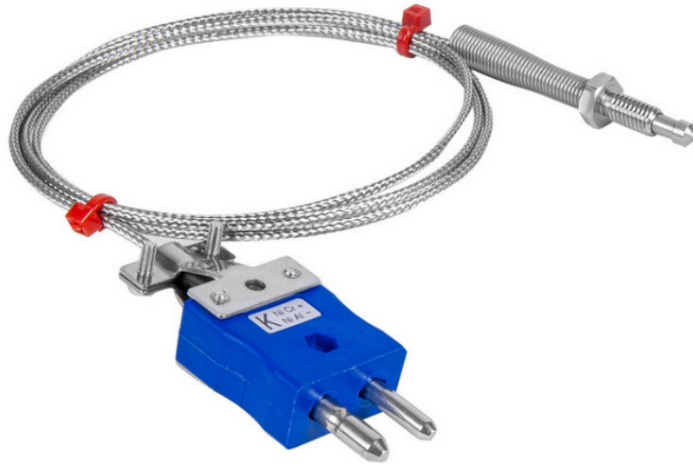

Dsen-Thermoelement, glasfaserisoliertes Kabel mit Edelstahl-bergeflecht - Typ K JIS mit Standard-Steckeranschluss - 1m Lnge

Labfacility are the UK's leading manufacturer of Temperature Sensors, Thermocouple Connectors and associated Temperature Instrumentation and stockings of Thermocouple Cables. The Company has been trading since 1971 and is ISO9001 accredited.

Leistungsbeschreibung**Specifications**

Product Code	XE-0890-001
General Description	Thermocouple housed in a stainless steel threaded bolt
Thermocouple Type	K JIS
Thermocouple Junction	Grounded hot junction for fast response, M6x1mm thread
Cable Length	1M
Cable Type	Glassfibre insulated lead with stainless steel overbraid
Core / Strands	7/0.2mm
Termination Type	Standard Plug (with cable clamps)
Max. Temperature	+350°C
Min. Temperature	-60°C
Standards Met	JIS (Japanese Industrial Standards)