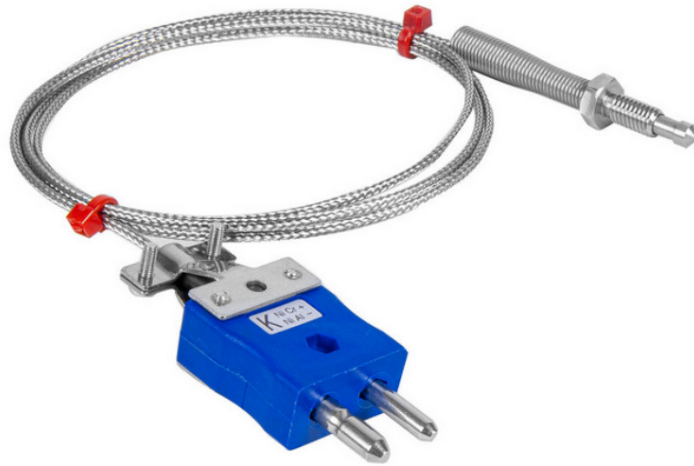

Dsen-Thermoelement, glasfaserisoliertes Kabel mit Edelstahl-bergeflecht - Typ K JIS mit Standard-Steckeranschluss - 1m Lnge

Labfacility are the UK's leading manufacturer of Temperature Sensors, Thermocouple Connectors and associated Temperature Instrumentation and stockings of Thermocouple Cables. The Company has been trading since 1971 and is ISO9001 accredited.

Leistungsbeschreibung**Specifications**

Product Code	XE-0890-001
General Description	Thermocouple housed in a stainless steel threaded bolt
Thermocouple Type	K JIS
Thermocouple Junction	Grounded hot junction for fast response, M6x1mm thread
Cable Length	1M
Cable Type	Glassfibre insulated lead with stainless steel overbraid
Core / Strands	7/0.2mm
Termination Type	Standard Plug (with cable clamps)
Max. Temperature	+350°C
Min. Temperature	-60°C
Standards Met	JIS (Japanese Industrial Standards)