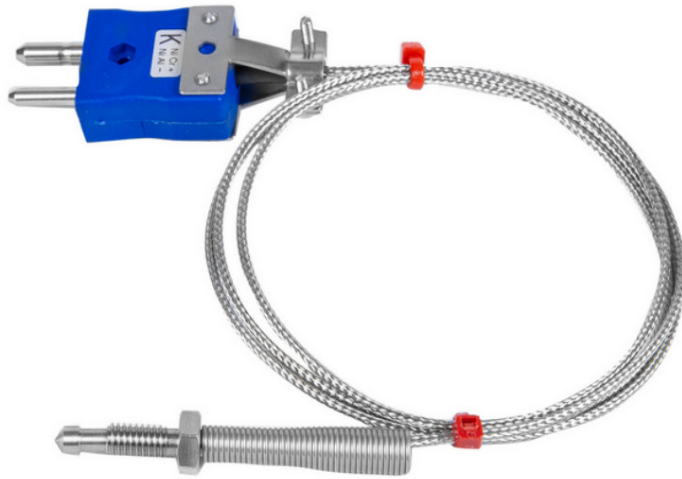

## **Dsen-Thermoelement, glasfaserisoliertes Kabel mit Edelstahl-bergeflecht - Typ K JIS mit Standard-Steckeranschluss - 5m Lnge**

Labfacility are the UK's leading manufacturer of Temperature Sensors, Thermocouple Connectors and associated Temperature Instrumentation and stockings of Thermocouple Cables. The Company has been trading since 1971 and is ISO9001 accredited.

**Leistungsbeschreibung****Specifications**

<b>Product Code</b>	XE-0892-001
<b>General Description</b>	Thermocouple housed in a stainless steel threaded bolt
<b>Thermocouple Type</b>	K JIS
<b>Thermocouple Junction</b>	Grounded hot junction for fast response, M6x1mm thread
<b>Cable Length</b>	5M
<b>Cable Type</b>	Glassfibre insulated lead with stainless steel overbraid
<b>Core / Strands</b>	7/0.2mm
<b>Termination Type</b>	Standard Plug (with cable clamps)
<b>Max. Temperature</b>	+350°C
<b>Min. Temperature</b>	-60°C
<b>Standards Met</b>	JIS (Japanese Industrial Standards)