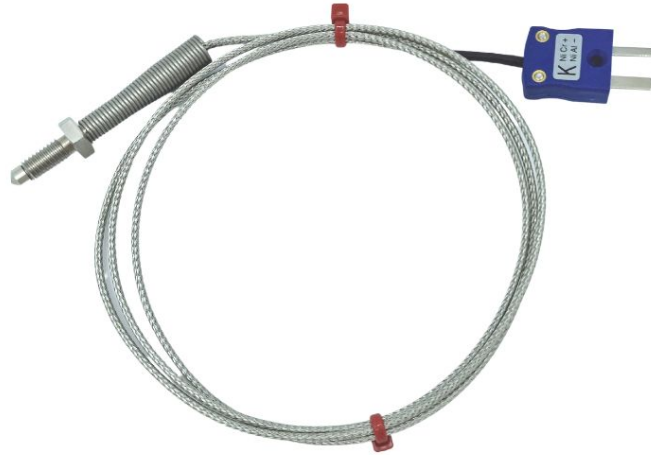

**JIS-Dsen-Thermoelement, glasfaserisoliertes
Kabel mit Edelstahlgeflecht, das in blanken
Schwänzen endet, Miniatur- oder Standardstecker -**

Labfacility are the UK's leading manufacturer of Temperature Sensors, Thermocouple Connectors and associated Temperature Instrumentation and stockings of Thermocouple Cables. The Company has been trading since 1971 and is ISO9001 accredited.

Leistungsbeschreibung**Specifications**

General Description	Thermocouple housed in a stainless steel threaded bolt
Thermocouple Type	K
Thermocouple Junction	Grounded hot junction for fast response, M6x1mm thread
Cable Length	1, 2 or 5m
Cable Type	Glassfibre insulated lead with stainless steel overbraid
Core / Strands	7/0.2mm
Termination Type	Bare tails, Miniature or Standard Plug (with cable clamps)
Max. Temperature	+350°C
Min. Temperature	-60°C
Standards Met	JIS (Japanese Industrial Standards)