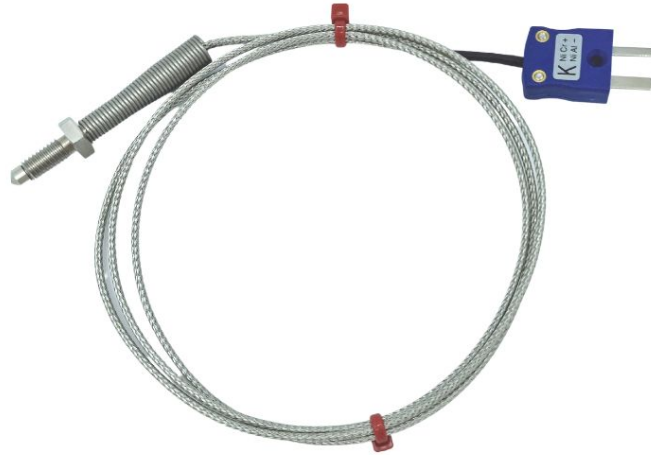

**JIS-Dsen-Thermoelement, glasfaserisoliertes  
Kabel mit Edelstahlgeflecht, das in blanken  
Schwänzen endet, Miniatur- oder Standardstecker -**

Labfacility are the UK's leading manufacturer of Temperature Sensors, Thermocouple Connectors and associated Temperature Instrumentation and stockings of Thermocouple Cables. The Company has been trading since 1971 and is ISO9001 accredited.

**Leistungsbeschreibung****Specifications**

<b>General Description</b>	Thermocouple housed in a stainless steel threaded bolt
<b>Thermocouple Type</b>	K
<b>Thermocouple Junction</b>	Grounded hot junction for fast response, M6x1mm thread
<b>Cable Length</b>	1, 2 or 5m
<b>Cable Type</b>	Glassfibre insulated lead with stainless steel overbraid
<b>Core / Strands</b>	7/0.2mm
<b>Termination Type</b>	Bare tails, Miniature or Standard Plug (with cable clamps)
<b>Max. Temperature</b>	+350°C
<b>Min. Temperature</b>	-60°C
<b>Standards Met</b>	JIS (Japanese Industrial Standards)