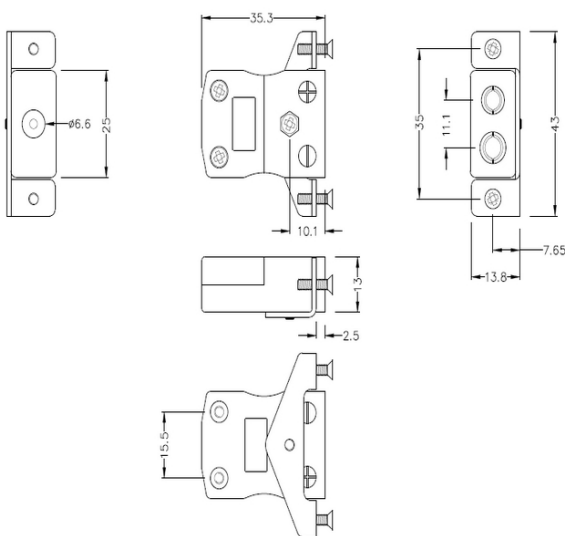

Standard-Thermoelement-Steckverbinder fr die Schalttafelmontage mit Edelstahlhalterung IS-K-SSPF Typ K IEC

Standard in-line Socket with stainless steel mounting bracket
(dimensions in mm)

Labfacility are the UK's leading manufacturer of Temperature Sensors, Thermocouple Connectors and associated Temperature Instrumentation and stockings of Thermocouple Cables. The Company has been trading since 1971 and is ISO9001 accredited.

Standard-Thermoelement-Steckverbinder fr die Schalttafelmontage mit Edelstahlhalterung IS-K-SSPF Typ K IEC

Vorgesehen fr den Einsatz in eher industriellen Prozessen, kann aber beliebig in allen Anwendungen eingesetzt werden

Leistungsbeschreibung**Specifications**

Product Code	XE-1408-001
General Description	Intended for use in more industrial processes but can be used in all applications as desired
Thermocouple Type	K IEC
Connector Type	Panel Mount with SS Bracket
Connector Size	Standard
Colour	Green
Max. Temperature	220°C
+Positive Contact	Nickel Chromium
-Negative Contact	Nickel Alloy
Standards Met	BS EN 50212:1997. RoHS