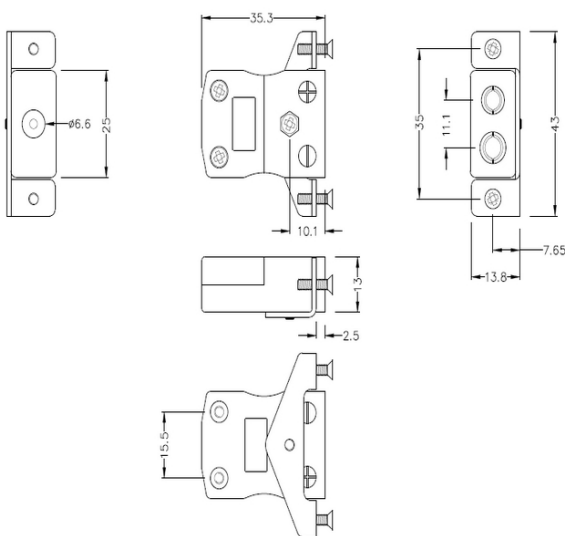

# Standard-Thermoelement-Steckverbinder fr die Schalttafelmontage mit Edelstahlhalterung IS-K-SSPF Typ K IEC

**Standard in-line Socket with stainless steel mounting bracket**  
(dimensions in mm)

Labfacility are the UK's leading manufacturer of Temperature Sensors, Thermocouple Connectors and associated Temperature Instrumentation and stockings of Thermocouple Cables. The Company has been trading since 1971 and is ISO9001 accredited.

**Standard-Thermoelement-Steckverbinder fr die Schalttafelmontage mit Edelstahlhalterung IS-K-SSPF Typ K IEC**

Vorgesehen fr den Einsatz in eher industriellen Prozessen, kann aber beliebig in allen Anwendungen eingesetzt werden

**Leistungsbeschreibung****Specifications**

<b>Product Code</b>	XE-1408-001
<b>General Description</b>	Intended for use in more industrial processes but can be used in all applications as desired
<b>Thermocouple Type</b>	K IEC
<b>Connector Type</b>	Panel Mount with SS Bracket
<b>Connector Size</b>	Standard
<b>Colour</b>	Green
<b>Max. Temperature</b>	220°C
<b>+Positive Contact</b>	Nickel Chromium
<b>-Negative Contact</b>	Nickel Alloy
<b>Standards Met</b>	BS EN 50212:1997. RoHS