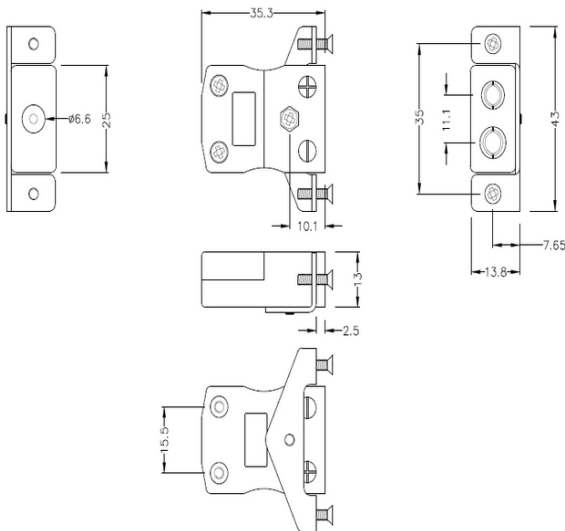

Standard Panel Mount Thermoelement Connector mit Edelstahlhalterung IS-J-SSPF Typ J IEC

Standard in-line Socket with stainless steel mounting bracket
(dimensions in mm)

Labfacility are the UK's leading manufacturer of Temperature Sensors, Thermocouple Connectors and associated Temperature Instrumentation and stockings of Thermocouple Cables. The Company has been trading since 1971 and is ISO9001 accredited.

Standard Panel Mount Thermoelement Connector mit Edelstahlhalterung IS-J-SSPF Typ J IEC

Für den Einsatz in industriellen Prozessen vorgesehen, kann aber in allen Anwendungen nach Belieben eingesetzt werden

Spezifikationen**Specifications**

Product Code	XE-1468-001
General Description	Intended for use in more industrial processes but can be used in all applications as desired
Thermocouple Type	J IEC
Connector Type	Socket with SS Bracket
Connector Size	Standard
Colour	Black
Max. Temperature	220°C
+Positive Contact	Iron
-Negative Contact	Copper Nickel
Standards Met	BS EN 50212:1997. RoHS