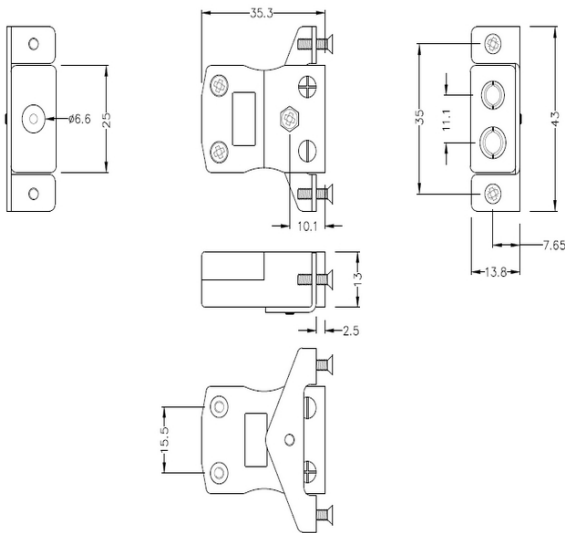

Standard Panel Mount Thermoelement Connector mit Edelstahlhalterung IS-J-SSPF Typ J IEC

Standard in-line Socket with stainless steel mounting bracket
(dimensions in mm)

Labfacility are the UK's leading manufacturer of Temperature Sensors, Thermocouple Connectors and associated Temperature Instrumentation and stockings of Thermocouple Cables. The Company has been trading since 1971 and is ISO9001 accredited.

Standard Panel Mount Thermoelement Connector mit Edelstahlhalterung IS-J-SSPF Typ J IEC

Für den Einsatz in industriellen Prozessen vorgesehen, kann aber in allen Anwendungen nach Belieben eingesetzt werden

Spezifikationen**Specifications**

Product Code	XE-1468-001
General Description	Intended for use in more industrial processes but can be used in all applications as desired
Thermocouple Type	J IEC
Connector Type	Socket with SS Bracket
Connector Size	Standard
Colour	Black
Max. Temperature	220°C
+Positive Contact	Iron
-Negative Contact	Copper Nickel
Standards Met	BS EN 50212:1997. RoHS