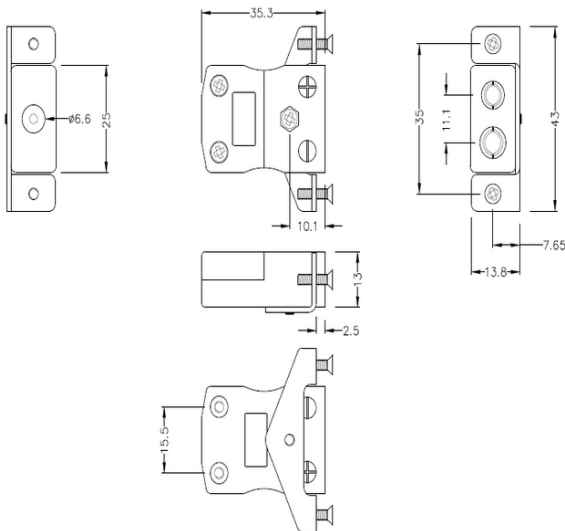

## Standard Panel Mount Thermoelement Connector mit Edelstahlhalterung IS-T-SSPF Typ T IEC

**Standard in-line Socket with stainless steel mounting bracket**  
(dimensions in mm)

Labfacility are the UK's leading manufacturer of Temperature Sensors, Thermocouple Connectors and associated Temperature Instrumentation and stockings of Thermocouple Cables. The Company has been trading since 1971 and is ISO9001 accredited.

**Standard Panel Mount Thermoelement Connector mit Edelstahlhalterung IS-T-SSPF Typ T IEC**

Für den Einsatz in industriellen Prozessen vorgesehen, kann aber in allen Anwendungen nach Belieben eingesetzt werden

**Spezifikationen****Specifications**

<b>Product Code</b>	XE-1498-001
<b>General Description</b>	Intended for use in more industrial processes but can be used in all applications as desired
<b>Thermocouple Type</b>	T IEC
<b>Connector Type</b>	Socket with SS Bracket
<b>Connector Size</b>	Standard
<b>Colour</b>	Brown
<b>Max. Temperature</b>	220°C
<b>+Positive Contact</b>	Copper
<b>-Negative Contact</b>	Copper Nickel
<b>Standards Met</b>	BS EN 50212:1997. RoHS