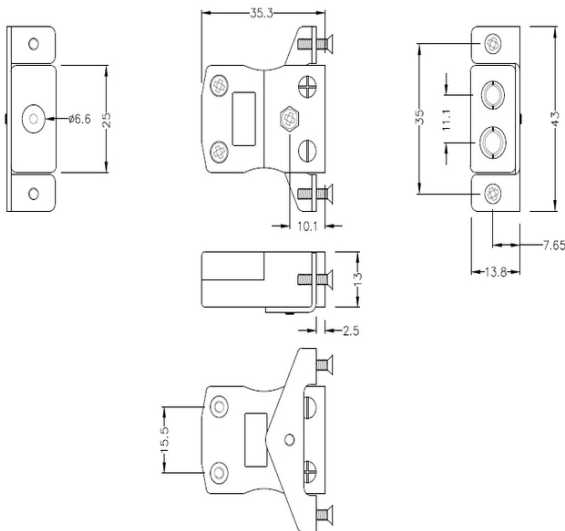

Standard Panel Mount Thermoelement Connector mit Edelstahlhalterung IS-T-SSPF Typ T IEC

Standard in-line Socket with stainless steel mounting bracket
(dimensions in mm)

Labfacility are the UK's leading manufacturer of Temperature Sensors, Thermocouple Connectors and associated Temperature Instrumentation and stockings of Thermocouple Cables. The Company has been trading since 1971 and is ISO9001 accredited.

Standard Panel Mount Thermoelement Connector mit Edelstahlhalterung IS-T-SSPF Typ T IEC

Für den Einsatz in industriellen Prozessen vorgesehen, kann aber in allen Anwendungen nach Belieben eingesetzt werden

Spezifikationen**Specifications**

Product Code	XE-1498-001
General Description	Intended for use in more industrial processes but can be used in all applications as desired
Thermocouple Type	T IEC
Connector Type	Socket with SS Bracket
Connector Size	Standard
Colour	Brown
Max. Temperature	220°C
+Positive Contact	Copper
-Negative Contact	Copper Nickel
Standards Met	BS EN 50212:1997. RoHS