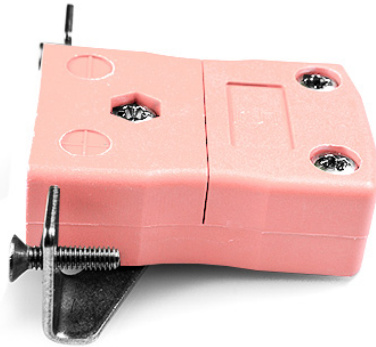

## Standard Panel Mount Thermoelement Connector mit Edelstahlhalterung IS-N-SSPF Typ N IEC

**Standard in-line Socket with stainless steel mounting bracket**  
(dimensions in mm)

Labfacility are the UK's leading manufacturer of Temperature Sensors, Thermocouple Connectors and associated Temperature Instrumentation and stockings of Thermocouple Cables. The Company has been trading since 1971 and is ISO9001 accredited.

**Standard Panel Mount Thermoelement Connector mit Edelstahlhalterung IS-N-SSPF Typ N IEC**

Für den Einsatz in industriellen Prozessen vorgesehen, kann aber in allen Anwendungen nach Belieben eingesetzt werden

**Spezifikationen****Specifications**

<b>Product Code</b>	XE-1558-001
<b>General Description</b>	Intended for use in more industrial processes but can be used in all applications as desired
<b>Thermocouple Type</b>	N IEC
<b>Connector Type</b>	Socket with SS Bracket
<b>Connector Size</b>	Standard
<b>Colour</b>	Pink
<b>Max. Temperature</b>	220°C
<b>+Positive Contact</b>	Nickel / Chromium / Silicon
<b>-Negative Contact</b>	Nickel Silicon
<b>Standards Met</b>	BS EN 50212:1997. RoHS