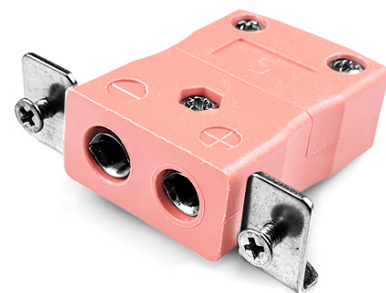

Standard Panel Mount Thermoelement Connector mit Edelstahlhalterung IS-N-SSPF Typ N IEC

Standard in-line Socket with stainless steel mounting bracket
(dimensions in mm)

Labfacility are the UK's leading manufacturer of Temperature Sensors, Thermocouple Connectors and associated Temperature Instrumentation and stockings of Thermocouple Cables. The Company has been trading since 1971 and is ISO9001 accredited.

Standard Panel Mount Thermoelement Connector mit Edelstahlhalterung IS-N-SSPF Typ N IEC

Für den Einsatz in industriellen Prozessen vorgesehen, kann aber in allen Anwendungen nach Belieben eingesetzt werden

Spezifikationen**Specifications**

Product Code	XE-1558-001
General Description	Intended for use in more industrial processes but can be used in all applications as desired
Thermocouple Type	N IEC
Connector Type	Socket with SS Bracket
Connector Size	Standard
Colour	Pink
Max. Temperature	220°C
+Positive Contact	Nickel / Chromium / Silicon
-Negative Contact	Nickel Silicon
Standards Met	BS EN 50212:1997. RoHS