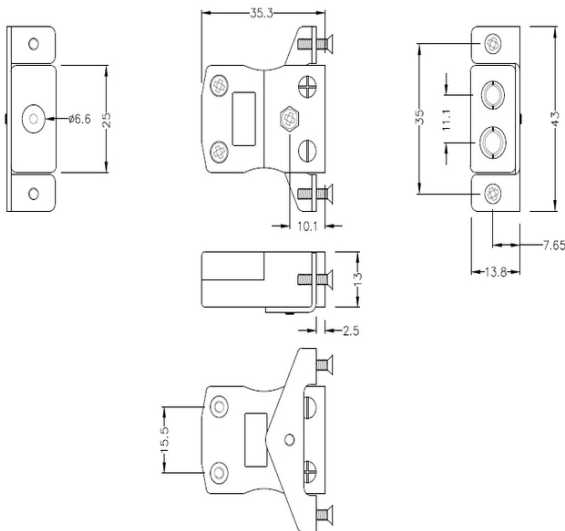

## Standard Panel Mount Thermoelement Connector mit Edelstahlhalterung IS-N-SSPF Typ N IEC

**Standard in-line Socket with stainless steel mounting bracket**  
(dimensions in mm)

Labfacility are the UK's leading manufacturer of Temperature Sensors, Thermocouple Connectors and associated Temperature Instrumentation and stockings of Thermocouple Cables. The Company has been trading since 1971 and is ISO9001 accredited.

**Standard Panel Mount Thermoelement Connector mit Edelstahlhalterung IS-N-SSPF Typ N IEC**

Für den Einsatz in industriellen Prozessen vorgesehen, kann aber in allen Anwendungen nach Belieben eingesetzt werden

**Spezifikationen****Specifications**

<b>Product Code</b>	XE-1558-001
<b>General Description</b>	Intended for use in more industrial processes but can be used in all applications as desired
<b>Thermocouple Type</b>	N IEC
<b>Connector Type</b>	Socket with SS Bracket
<b>Connector Size</b>	Standard
<b>Colour</b>	Pink
<b>Max. Temperature</b>	220°C
<b>+Positive Contact</b>	Nickel / Chromium / Silicon
<b>-Negative Contact</b>	Nickel Silicon
<b>Standards Met</b>	BS EN 50212:1997. RoHS