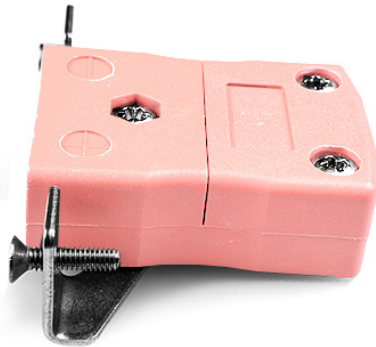

Standard Panel Mount Thermoelement Connector mit Edelstahlhalterung IS-N-SSPF Typ N IEC

Standard in-line Socket with stainless steel mounting bracket
(dimensions in mm)

Labfacility are the UK's leading manufacturer of Temperature Sensors, Thermocouple Connectors and associated Temperature Instrumentation and stockings of Thermocouple Cables. The Company has been trading since 1971 and is ISO9001 accredited.

Standard Panel Mount Thermoelement Connector mit Edelstahlhalterung IS-N-SSPF Typ N IEC

Für den Einsatz in industriellen Prozessen vorgesehen, kann aber in allen Anwendungen nach Belieben eingesetzt werden

Spezifikationen**Specifications**

Product Code	XE-1558-001
General Description	Intended for use in more industrial processes but can be used in all applications as desired
Thermocouple Type	N IEC
Connector Type	Socket with SS Bracket
Connector Size	Standard
Colour	Pink
Max. Temperature	220°C
+Positive Contact	Nickel / Chromium / Silicon
-Negative Contact	Nickel Silicon
Standards Met	BS EN 50212:1997. RoHS