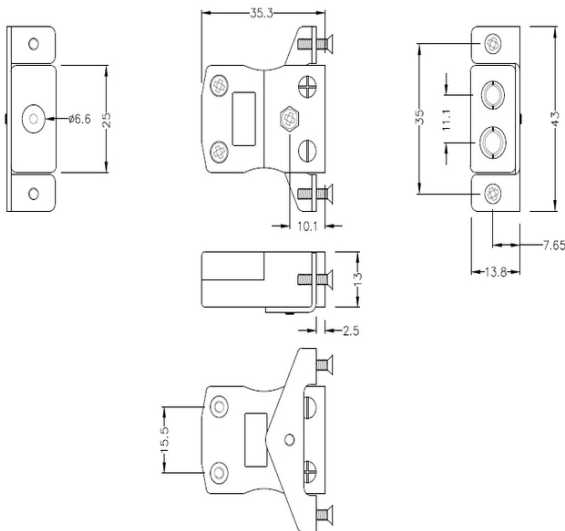

Standard Panel Mount Thermoelement Connector mit Edelstahlhalterung IS-N-SSPF Typ N IEC

Standard in-line Socket with stainless steel mounting bracket
(dimensions in mm)

Labfacility are the UK's leading manufacturer of Temperature Sensors, Thermocouple Connectors and associated Temperature Instrumentation and stockings of Thermocouple Cables. The Company has been trading since 1971 and is ISO9001 accredited.

Standard Panel Mount Thermoelement Connector mit Edelstahlhalterung IS-N-SSPF Typ N IEC

Für den Einsatz in industriellen Prozessen vorgesehen, kann aber in allen Anwendungen nach Belieben eingesetzt werden

Spezifikationen**Specifications**

Product Code	XE-1558-001
General Description	Intended for use in more industrial processes but can be used in all applications as desired
Thermocouple Type	N IEC
Connector Type	Socket with SS Bracket
Connector Size	Standard
Colour	Pink
Max. Temperature	220°C
+Positive Contact	Nickel / Chromium / Silicon
-Negative Contact	Nickel Silicon
Standards Met	BS EN 50212:1997. RoHS