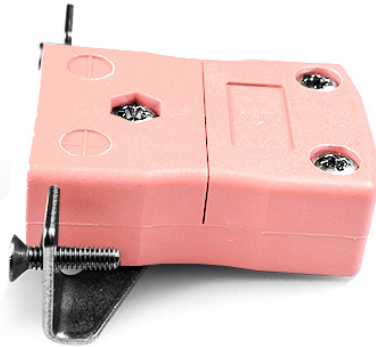

Standard Panel Mount Thermoelement Connector mit Edelstahlhalterung IS-N-SSPF Typ N IEC

Standard in-line Socket with stainless steel mounting bracket
(dimensions in mm)

Labfacility are the UK's leading manufacturer of Temperature Sensors, Thermocouple Connectors and associated Temperature Instrumentation and stockings of Thermocouple Cables. The Company has been trading since 1971 and is ISO9001 accredited.

Standard Panel Mount Thermoelement Connector mit Edelstahlhalterung IS-N-SSPF Typ N IEC

Für den Einsatz in industriellen Prozessen vorgesehen, kann aber in allen Anwendungen nach Belieben eingesetzt werden

Spezifikationen**Specifications**

Product Code	XE-1558-001
General Description	Intended for use in more industrial processes but can be used in all applications as desired
Thermocouple Type	N IEC
Connector Type	Socket with SS Bracket
Connector Size	Standard
Colour	Pink
Max. Temperature	220°C
+Positive Contact	Nickel / Chromium / Silicon
-Negative Contact	Nickel Silicon
Standards Met	BS EN 50212:1997. RoHS