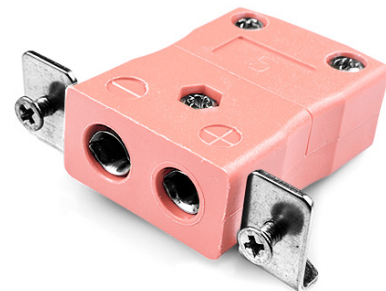

## Standard Panel Mount Thermoelement Connector mit Edelstahlhalterung IS-N-SSPF Typ N IEC

**Standard in-line Socket with stainless steel mounting bracket**  
(dimensions in mm)

Labfacility are the UK's leading manufacturer of Temperature Sensors, Thermocouple Connectors and associated Temperature Instrumentation and stockings of Thermocouple Cables. The Company has been trading since 1971 and is ISO9001 accredited.

**Standard Panel Mount Thermoelement Connector mit Edelstahlhalterung IS-N-SSPF Typ N IEC**

Für den Einsatz in industriellen Prozessen vorgesehen, kann aber in allen Anwendungen nach Belieben eingesetzt werden

**Spezifikationen****Specifications**

<b>Product Code</b>	XE-1558-001
<b>General Description</b>	Intended for use in more industrial processes but can be used in all applications as desired
<b>Thermocouple Type</b>	N IEC
<b>Connector Type</b>	Socket with SS Bracket
<b>Connector Size</b>	Standard
<b>Colour</b>	Pink
<b>Max. Temperature</b>	220°C
<b>+Positive Contact</b>	Nickel / Chromium / Silicon
<b>-Negative Contact</b>	Nickel Silicon
<b>Standards Met</b>	BS EN 50212:1997. RoHS