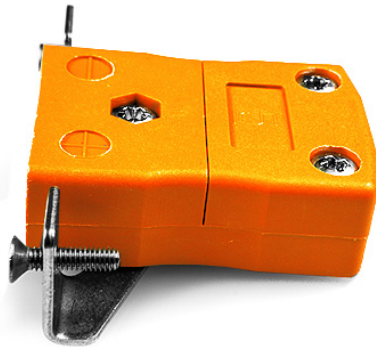

Standard Panel Mount Thermoelement Connector mit Edelstahlhalterung IS-R/S-SSPF Typ R/S IEC

Standard in-line Socket with stainless steel mounting bracket
(dimensions in mm)

Labfacility are the UK's leading manufacturer of Temperature Sensors, Thermocouple Connectors and associated Temperature Instrumentation and stockings of Thermocouple Cables. The Company has been trading since 1971 and is ISO9001 accredited.

Standard Panel Mount Thermoelement Connector mit Edelstahlhalterung IS-R/S-SSPF Typ R/S IEC

Für den Einsatz in industriellen Prozessen vorgesehen, kann aber in allen Anwendungen nach Belieben eingesetzt werden

Spezifikationen**Specifications**

Product Code	XE-1598-001
General Description	Intended for use in more industrial processes but can be used in all applications as desired
Thermocouple Type	R/S IEC
Connector Type	Socket with SS Bracket
Connector Size	Standard
Colour	Orange
Max. Temperature	220°C
+Positive Contact	Copper
-Negative Contact	Copper Alloy
Standards Met	BS EN 50212:1997. RoHS