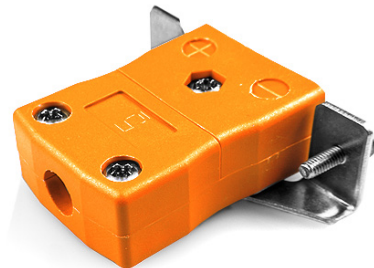

Standard Panel Mount Thermoelement Connector mit Edelstahlhalterung IS-R/S-SSPF Typ R/S IEC

Standard in-line Socket with stainless steel mounting bracket
(dimensions in mm)

Labfacility are the UK's leading manufacturer of Temperature Sensors, Thermocouple Connectors and associated Temperature Instrumentation and stockings of Thermocouple Cables. The Company has been trading since 1971 and is ISO9001 accredited.

Standard Panel Mount Thermoelement Connector mit Edelstahlhalterung IS-R/S-SSPF Typ R/S IEC

Für den Einsatz in industriellen Prozessen vorgesehen, kann aber in allen Anwendungen nach Belieben eingesetzt werden

Spezifikationen**Specifications**

Product Code	XE-1598-001
General Description	Intended for use in more industrial processes but can be used in all applications as desired
Thermocouple Type	R/S IEC
Connector Type	Socket with SS Bracket
Connector Size	Standard
Colour	Orange
Max. Temperature	220°C
+Positive Contact	Copper
-Negative Contact	Copper Alloy
Standards Met	BS EN 50212:1997. RoHS