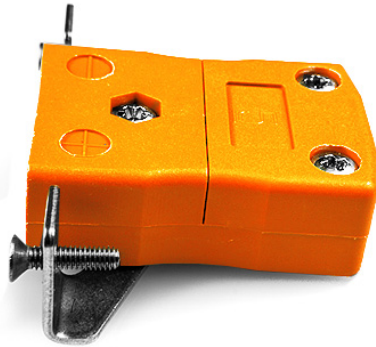

Standard Panel Mount Thermoelement Connector mit Edelstahlhalterung IS-R/S-SSPF Typ R/S IEC

Standard in-line Socket with stainless steel mounting bracket
(dimensions in mm)

Labfacility are the UK's leading manufacturer of Temperature Sensors, Thermocouple Connectors and associated Temperature Instrumentation and stockings of Thermocouple Cables. The Company has been trading since 1971 and is ISO9001 accredited.

Standard Panel Mount Thermoelement Connector mit Edelstahlhalterung IS-R/S-SSPF Typ R/S IEC

Für den Einsatz in industriellen Prozessen vorgesehen, kann aber in allen Anwendungen nach Belieben eingesetzt werden

Spezifikationen**Specifications**

Product Code	XE-1598-001
General Description	Intended for use in more industrial processes but can be used in all applications as desired
Thermocouple Type	R/S IEC
Connector Type	Socket with SS Bracket
Connector Size	Standard
Colour	Orange
Max. Temperature	220°C
+Positive Contact	Copper
-Negative Contact	Copper Alloy
Standards Met	BS EN 50212:1997. RoHS