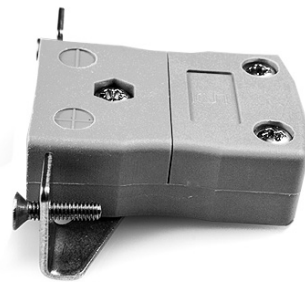

Standard Panel Mount Thermoelement Connector mit Edelstahlhalterung IS-B-SSPF Typ B IEC

Standard in-line Socket with stainless steel mounting bracket
(dimensions in mm)

Labfacility are the UK's leading manufacturer of Temperature Sensors, Thermocouple Connectors and associated Temperature Instrumentation and stockings of Thermocouple Cables. The Company has been trading since 1971 and is ISO9001 accredited.

Standard Panel Mount Thermoelement Connector mit Edelstahlhalterung IS-B-SSPF Typ B IEC

Für den Einsatz in industriellen Prozessen vorgesehen, kann aber in allen Anwendungen nach Belieben eingesetzt werden

Spezifikationen**Specifications**

Product Code	XE-1658-001
General Description	Intended for use in more industrial processes but can be used in all applications as desired
Thermocouple Type	B IEC
Connector Type	Socket with SS Bracket
Connector Size	Standard
Colour	Grey
Max. Temperature	220°C
+Positive Contact	Copper
-Negative Contact	Copper
Standards Met	BS EN 50212:1997. RoHS