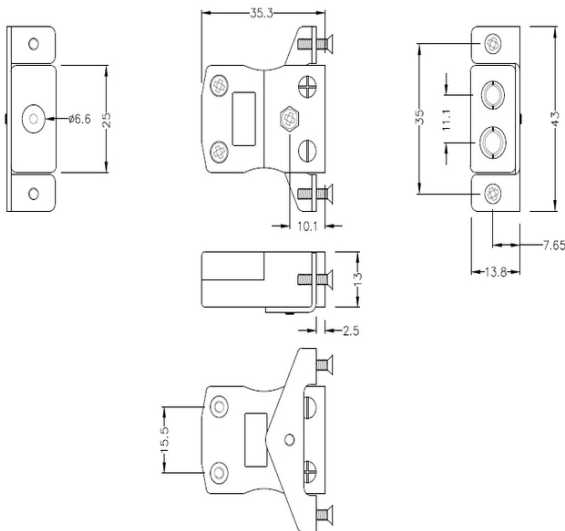

Standard Panel Mount Thermoelement Connector mit Edelstahlhalterung IS-B-SSPF Typ B IEC

Standard in-line Socket with stainless steel mounting bracket
(dimensions in mm)

Labfacility are the UK's leading manufacturer of Temperature Sensors, Thermocouple Connectors and associated Temperature Instrumentation and stockings of Thermocouple Cables. The Company has been trading since 1971 and is ISO9001 accredited.

Standard Panel Mount Thermoelement Connector mit Edelstahlhalterung IS-B-SSPF Typ B IEC

Für den Einsatz in industriellen Prozessen vorgesehen, kann aber in allen Anwendungen nach Belieben eingesetzt werden

Spezifikationen**Specifications**

Product Code	XE-1658-001
General Description	Intended for use in more industrial processes but can be used in all applications as desired
Thermocouple Type	B IEC
Connector Type	Socket with SS Bracket
Connector Size	Standard
Colour	Grey
Max. Temperature	220°C
+Positive Contact	Copper
-Negative Contact	Copper
Standards Met	BS EN 50212:1997. RoHS