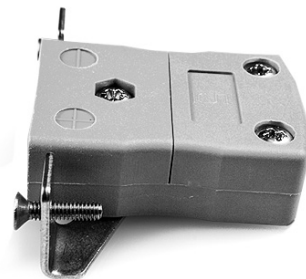

Standard Panel Mount Thermoelement Connector mit Edelstahlhalterung IS-B-SSPF Typ B IEC

Standard in-line Socket with stainless steel mounting bracket
(dimensions in mm)

Labfacility are the UK's leading manufacturer of Temperature Sensors, Thermocouple Connectors and associated Temperature Instrumentation and stockings of Thermocouple Cables. The Company has been trading since 1971 and is ISO9001 accredited.

Standard Panel Mount Thermoelement Connector mit Edelstahlhalterung IS-B-SSPF Typ B IEC

Für den Einsatz in industriellen Prozessen vorgesehen, kann aber in allen Anwendungen nach Belieben eingesetzt werden

Spezifikationen**Specifications**

Product Code	XE-1658-001
General Description	Intended for use in more industrial processes but can be used in all applications as desired
Thermocouple Type	B IEC
Connector Type	Socket with SS Bracket
Connector Size	Standard
Colour	Grey
Max. Temperature	220°C
+Positive Contact	Copper
-Negative Contact	Copper
Standards Met	BS EN 50212:1997. RoHS