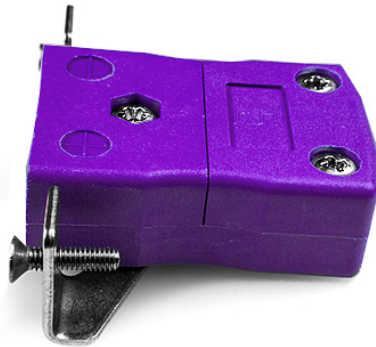

Standard Panel Mount Thermoelement Connector mit Edelstahlhalterung IS-E-SSPF Typ E IEC

Standard in-line Socket with stainless steel mounting bracket
(dimensions in mm)

Labfacility are the UK's leading manufacturer of Temperature Sensors, Thermocouple Connectors and associated Temperature Instrumentation and stockings of Thermocouple Cables. The Company has been trading since 1971 and is ISO9001 accredited.

Standard Panel Mount Thermoelement Connector mit Edelstahlhalterung IS-E-SSPF Typ E IEC

Für den Einsatz in industriellen Prozessen vorgesehen, kann aber in allen Anwendungen nach Belieben eingesetzt werden

Spezifikationen**Specifications**

Product Code	XE-1638-001
General Description	Intended for use in more industrial processes but can be used in all applications as desired
Thermocouple Type	E IEC
Connector Type	Socket with SS Bracket
Connector Size	Standard
Colour	Violet
Max. Temperature	220°C
+Positive Contact	Nickel Chromium
-Negative Contact	Copper Nickel
Standards Met	BS EN 50212:1997. RoHS