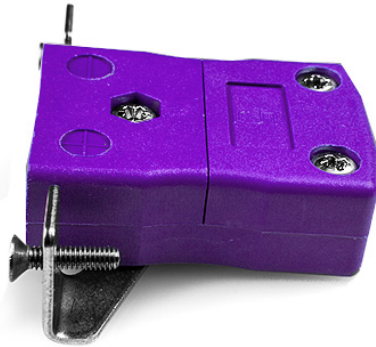

Standard Panel Mount Thermoelement Connector mit Edelstahlhalterung IS-E-SSPF Typ E IEC

Standard in-line Socket with stainless steel mounting bracket
(dimensions in mm)

Labfacility are the UK's leading manufacturer of Temperature Sensors, Thermocouple Connectors and associated Temperature Instrumentation and stockings of Thermocouple Cables. The Company has been trading since 1971 and is ISO9001 accredited.

Standard Panel Mount Thermoelement Connector mit Edelstahlhalterung IS-E-SSPF Typ E IEC

Für den Einsatz in industriellen Prozessen vorgesehen, kann aber in allen Anwendungen nach Belieben eingesetzt werden

Spezifikationen**Specifications**

| | |
|----------------------------|--|
| Product Code | XE-1638-001 |
| General Description | Intended for use in more industrial processes but can be used in all applications as desired |
| Thermocouple Type | E IEC |
| Connector Type | Socket with SS Bracket |
| Connector Size | Standard |
| Colour | Violet |
| Max. Temperature | 220°C |
| +Positive Contact | Nickel Chromium |
| -Negative Contact | Copper Nickel |
| Standards Met | BS EN 50212:1997. RoHS |