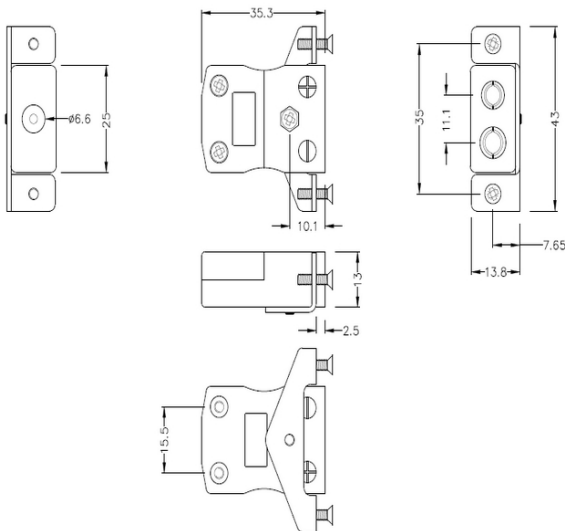

Standard Panel Mount Thermoelement Connector mit Edelstahlhalterung IS-E-SSPF Typ E IEC

Standard in-line Socket with stainless steel mounting bracket
(dimensions in mm)

Labfacility are the UK's leading manufacturer of Temperature Sensors, Thermocouple Connectors and associated Temperature Instrumentation and stockings of Thermocouple Cables. The Company has been trading since 1971 and is ISO9001 accredited.

Standard Panel Mount Thermoelement Connector mit Edelstahlhalterung IS-E-SSPF Typ E IEC

Für den Einsatz in industriellen Prozessen vorgesehen, kann aber in allen Anwendungen nach Belieben eingesetzt werden

Spezifikationen**Specifications**

Product Code	XE-1638-001
General Description	Intended for use in more industrial processes but can be used in all applications as desired
Thermocouple Type	E IEC
Connector Type	Socket with SS Bracket
Connector Size	Standard
Colour	Violet
Max. Temperature	220°C
+Positive Contact	Nickel Chromium
-Negative Contact	Copper Nickel
Standards Met	BS EN 50212:1997. RoHS