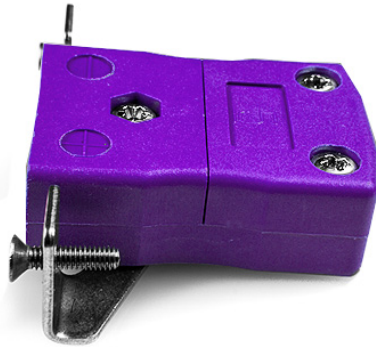

Standard Panel Mount Thermoelement Connector mit Edelstahlhalterung IS-E-SSPF Typ E IEC

Standard in-line Socket with stainless steel mounting bracket
(dimensions in mm)

Labfacility are the UK's leading manufacturer of Temperature Sensors, Thermocouple Connectors and associated Temperature Instrumentation and stockings of Thermocouple Cables. The Company has been trading since 1971 and is ISO9001 accredited.

Standard Panel Mount Thermoelement Connector mit Edelstahlhalterung IS-E-SSPF Typ E IEC

Für den Einsatz in industriellen Prozessen vorgesehen, kann aber in allen Anwendungen nach Belieben eingesetzt werden

Spezifikationen**Specifications**

Product Code	XE-1638-001
General Description	Intended for use in more industrial processes but can be used in all applications as desired
Thermocouple Type	E IEC
Connector Type	Socket with SS Bracket
Connector Size	Standard
Colour	Violet
Max. Temperature	220°C
+Positive Contact	Nickel Chromium
-Negative Contact	Copper Nickel
Standards Met	BS EN 50212:1997. RoHS