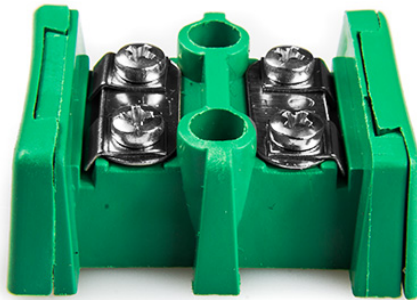

Sperrklemmenblock Thermoelement-Steckverbinder IS-K-BTS Typ K IEC

Labfacility are the UK's leading manufacturer of Temperature Sensors, Thermocouple Connectors and associated Temperature Instrumentation and stockings of Thermocouple Cables. The Company has been trading since 1971 and is ISO9001 accredited.

Sperrklemmenblock Thermoelement-Steckverbinder IS-K-BTS Typ K IEC

Lieferung in einzelnen, ineinandergreifenden Paaren. Anschlüsse aus Thermoelementmaterial

Leistungsbeschreibung**Specifications**

Product Code	XE-1940-001
General Description	Supplied in single, interlocking pairs. Connections in thermocouple material
Thermocouple Type	K IEC
Connector Type	Barrier Terminal Blocks
Colour	Green
Dimensions	See Schematic Drawing (Product Literature Tab)
Max. Temperature	220°C
+Positive Contact	Nickel Chromium
-Negative Contact	Nickel Alloy
Standards Met	BS EN 50212:1997. RoHS