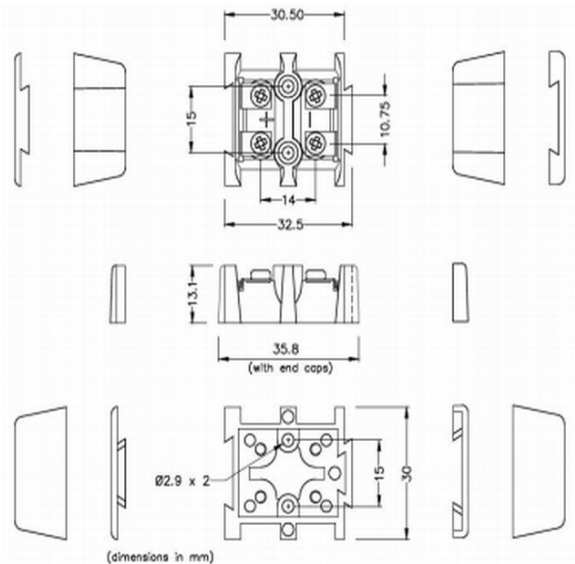

Sperrklemmenblock Thermoelement-Steckverbinder IS-K-BTS Typ K IEC

Labfacility are the UK's leading manufacturer of Temperature Sensors, Thermocouple Connectors and associated Temperature Instrumentation and stockings of Thermocouple Cables. The Company has been trading since 1971 and is ISO9001 accredited.