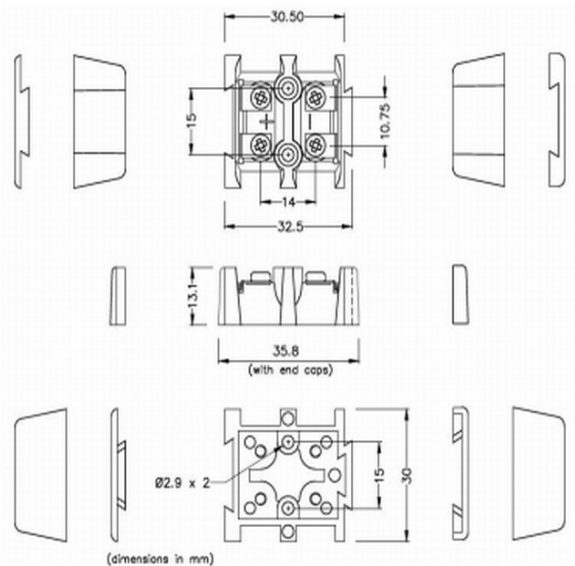

Sperrklemmenblock Thermoelement-Steckverbinder IS-K-BTS Typ K IEC

Labfacility are the UK's leading manufacturer of Temperature Sensors, Thermocouple Connectors and associated Temperature Instrumentation and stockings of Thermocouple Cables. The Company has been trading since 1971 and is ISO9001 accredited.