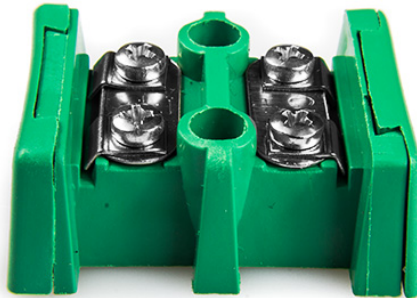

Sperrklemmenblock Thermoelement-Steckverbinder IS-K-BTS Typ K IEC

Labfacility are the UK's leading manufacturer of Temperature Sensors, Thermocouple Connectors and associated Temperature Instrumentation and stockings of Thermocouple Cables. The Company has been trading since 1971 and is ISO9001 accredited.

Sperrklemmenblock Thermoelement-Steckverbinder IS-K-BTS Typ K IEC

Lieferung in einzelnen, ineinandergreifenden Paaren. Anschlüsse aus Thermoelementmaterial

Leistungsbeschreibung**Specifications**

Product Code	XE-1940-001
General Description	Supplied in single, interlocking pairs. Connections in thermocouple material
Thermocouple Type	K IEC
Connector Type	Barrier Terminal Blocks
Colour	Green
Dimensions	See Schematic Drawing (Product Literature Tab)
Max. Temperature	220°C
+Positive Contact	Nickel Chromium
-Negative Contact	Nickel Alloy
Standards Met	BS EN 50212:1997. RoHS