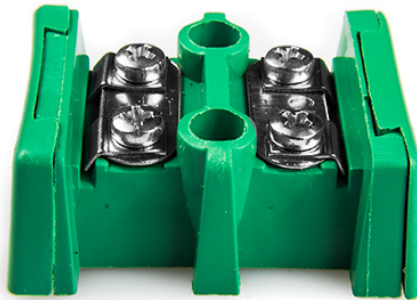

Sperrklemmenblock Thermoelement-Steckverbinder IS-K-BTS Typ K IEC

Labfacility are the UK's leading manufacturer of Temperature Sensors, Thermocouple Connectors and associated Temperature Instrumentation and stockings of Thermocouple Cables. The Company has been trading since 1971 and is ISO9001 accredited.

Sperrklemmenblock Thermoelement-Steckverbinder IS-K-BTS Typ K IEC

Lieferung in einzelnen, ineinandergreifenden Paaren. Anschlüsse aus Thermoelementmaterial

Leistungsbeschreibung**Specifications**

| | |
|----------------------------|------------------------------------------------------------------------------|
| Product Code | XE-1940-001 |
| General Description | Supplied in single, interlocking pairs. Connections in thermocouple material |
| Thermocouple Type | K IEC |
| Connector Type | Barrier Terminal Blocks |
| Colour | Green |
| Dimensions | See Schematic Drawing (Product Literature Tab) |
| Max. Temperature | 220°C |
| +Positive Contact | Nickel Chromium |
| -Negative Contact | Nickel Alloy |
| Standards Met | BS EN 50212:1997. RoHS |