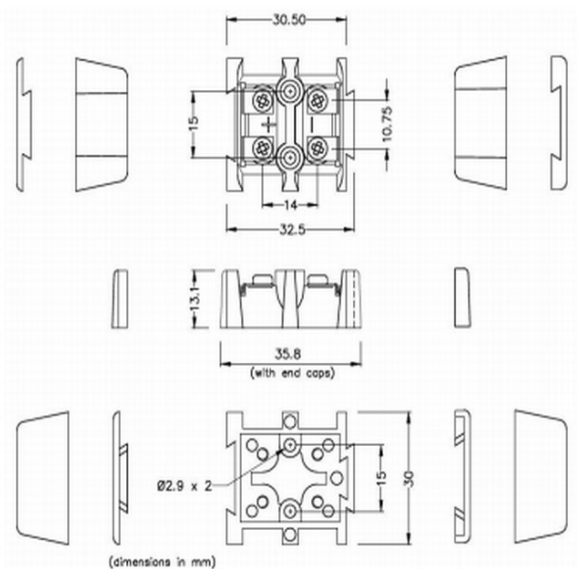

Sperrklemmenblock Thermoelement-Steckverbinder IS-J-BTS Typ J IEC

Labfacility are the UK's leading manufacturer of Temperature Sensors, Thermocouple Connectors and associated Temperature Instrumentation and stockings of Thermocouple Cables. The Company has been trading since 1971 and is ISO9001 accredited.