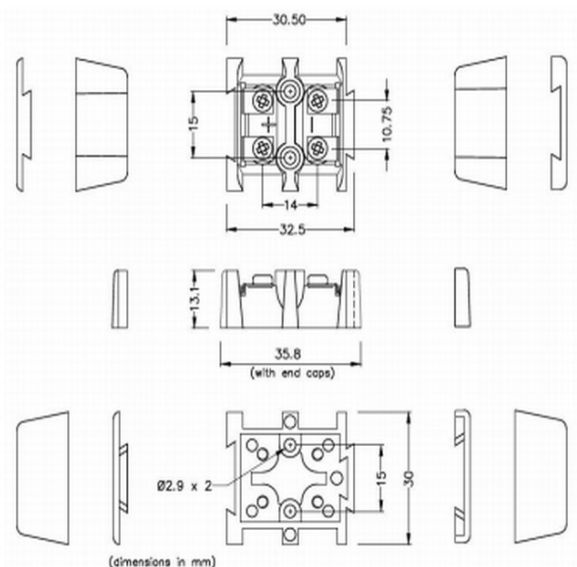

Sperrklemmenblock Thermoelement-Steckverbinder IS-J-BTS Typ J IEC

Labfacility are the UK's leading manufacturer of Temperature Sensors, Thermocouple Connectors and associated Temperature Instrumentation and stockings of Thermocouple Cables. The Company has been trading since 1971 and is ISO9001 accredited.