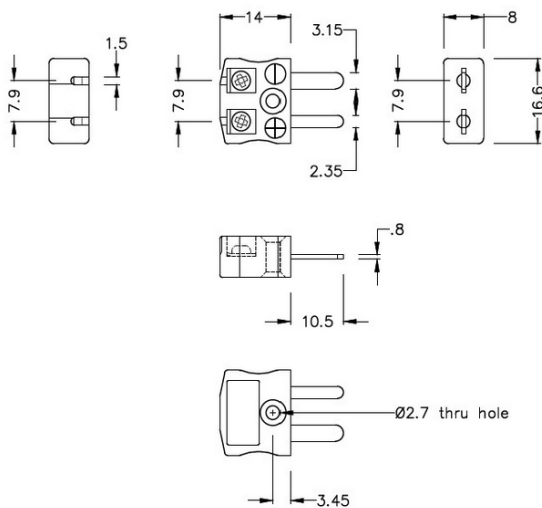

Miniatur-Schnelldraht Thermokoppe verbinde Stecker AM-R/S-MQ Typ R/S ANSI

Miniature in-line Plug - Quick Wire
(dimensions in mm)

Labfacility are the UK's leading manufacturer of Temperature Sensors, Thermocouple Connectors and associated Temperature Instrumentation and stockings of Thermocouple Cables. The Company has been trading since 1971 and is ISO9001 accredited.

Miniatur Thermoelement Stecker SchnelldrahtStecker AM-R/S-MQ Typ R/S ANSI

Miniaturstecker mit Flächensteckern. Einfacher Jab-in-Anschluss für schnelle Beendigung. Einfach einschieben Draht & Ziehen Sie Schraube.

Spezifikationen**Specifications**

| | |
|----------------------------|---|
| Product Code | XE-1321-001 |
| General Description | Easy jab-in connection for rapid termination. |
| Thermocouple Type | R/S ANSI |
| Connector Type | Quick Wire Plug |
| Connector Size | Miniature |
| Colour | Green |
| Max. Temperature | 220°C |
| Pins | Flat Pins |
| +Positive Contact | Copper |
| -Negative Contact | Copper Alloy |
| Standards Met | BS EN 50212:1997. RoHS |