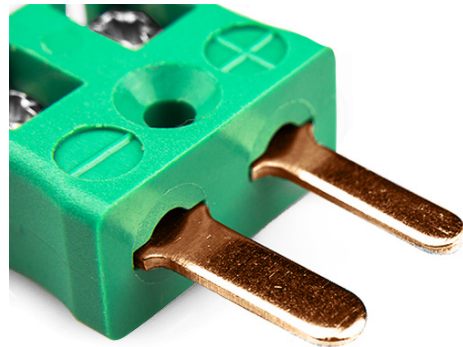

Miniatur-Schnelldraht Thermokoppe verbinde Stecker AM-R/S-MQ Typ R/S ANSI

Miniature in-line Plug - Quick Wire
(dimensions in mm)

Labfacility are the UK's leading manufacturer of Temperature Sensors, Thermocouple Connectors and associated Temperature Instrumentation and stockings of Thermocouple Cables. The Company has been trading since 1971 and is ISO9001 accredited.

Miniatur Thermoelement Stecker SchnelldrahtStecker AM-R/S-MQ Typ R/S ANSI

Miniaturstecker mit Flächensteckern. Einfacher Jab-in-Anschluss für schnelle Beendigung. Einfach einschieben Draht & Ziehen Sie Schraube.

Spezifikationen**Specifications**

| | |
|----------------------------|---|
| Product Code | XE-1321-001 |
| General Description | Easy jab-in connection for rapid termination. |
| Thermocouple Type | R/S ANSI |
| Connector Type | Quick Wire Plug |
| Connector Size | Miniature |
| Colour | Green |
| Max. Temperature | 220°C |
| Pins | Flat Pins |
| +Positive Contact | Copper |
| -Negative Contact | Copper Alloy |
| Standards Met | BS EN 50212:1997. RoHS |