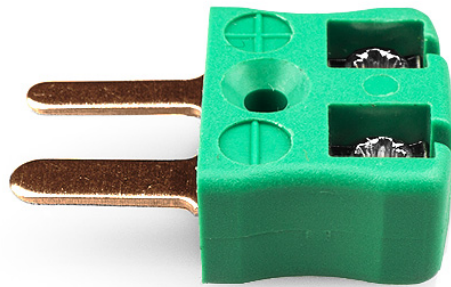

Miniatur-Schnelldraht Thermokoppe verbinde Stecker AM-R/S-MQ Typ R/S ANSI

Miniature in-line Plug - Quick Wire
(dimensions in mm)

Labfacility are the UK's leading manufacturer of Temperature Sensors, Thermocouple Connectors and associated Temperature Instrumentation and stockings of Thermocouple Cables. The Company has been trading since 1971 and is ISO9001 accredited.

Miniatur Thermoelement Stecker SchnelldrahtStecker AM-R/S-MQ Typ R/S ANSI

Miniaturstecker mit Flächensteckern. Einfacher Jab-in-Anschluss für schnelle Beendigung. Einfach einschieben Draht & Ziehen Sie Schraube.

Spezifikationen**Specifications**

| | |
|----------------------------|---|
| Product Code | XE-1321-001 |
| General Description | Easy jab-in connection for rapid termination. |
| Thermocouple Type | R/S ANSI |
| Connector Type | Quick Wire Plug |
| Connector Size | Miniature |
| Colour | Green |
| Max. Temperature | 220°C |
| Pins | Flat Pins |
| +Positive Contact | Copper |
| -Negative Contact | Copper Alloy |
| Standards Met | BS EN 50212:1997. RoHS |