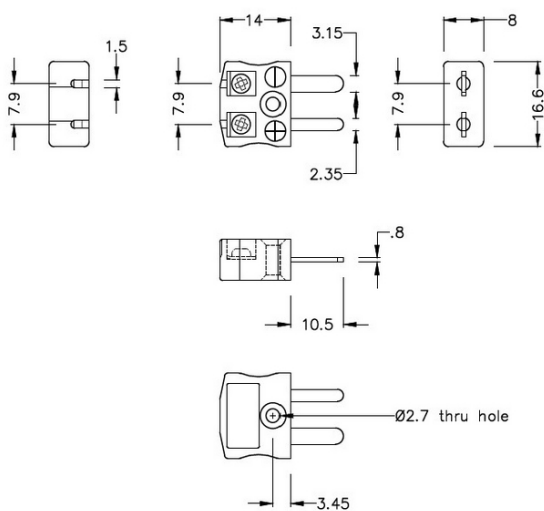

Miniatur-Schnelldraht Thermoelement Stecker AM-E-MQ Typ E ANSI

Miniature in-line Plug - Quick Wire
(dimensions in mm)

Labfacility are the UK's leading manufacturer of Temperature Sensors, Thermocouple Connectors and associated Temperature Instrumentation and stockings of Thermocouple Cables. The Company has been trading since 1971 and is ISO9001 accredited.

Miniatur Thermoelement Stecker Schnelldrahtstecker AM-E-MQ Typ E ANSI

Miniaturstecker mit Flächensteckern. Einfacher Jab-in-Anschluss für schnelle Beendigung. Einfach einschieben Draht & Ziehen Sie Schraube.

Spezifikationen**Specifications**

Product Code	XE-9041-001
General Description	Easy jab-in connection for rapid termination.
Thermocouple Type	E ANSI
Connector Type	Quick Wire Plug
Connector Size	Miniature
Colour	Violet
Max. Temperature	220°C
Pins	Flat Pins
+Positive Contact	Nickel Chromium
-Negative Contact	Copper Nickel
Standards Met	BS EN 50212:1997. RoHS