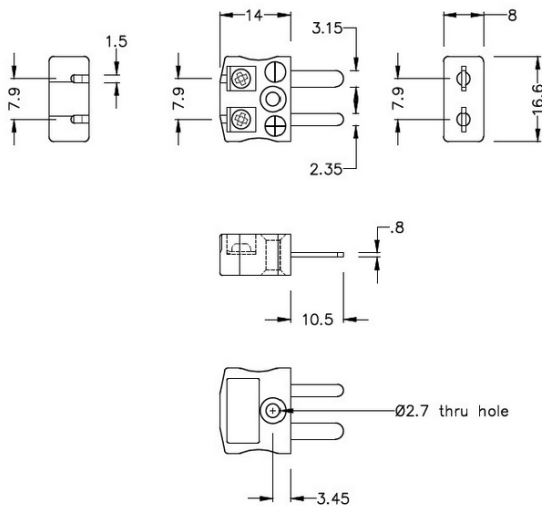

Miniatur-Schnelldraht Thermoelement Stecker AM-E-MQ Typ E ANSI

Miniature in-line Plug - Quick Wire
(dimensions in mm)

Labfacility are the UK's leading manufacturer of Temperature Sensors, Thermocouple Connectors and associated Temperature Instrumentation and stockings of Thermocouple Cables. The Company has been trading since 1971 and is ISO9001 accredited.

Miniatur Thermoelement Stecker Schnelldrahtstecker AM-E-MQ Typ E ANSI

Miniaturstecker mit Flächensteckern. Einfacher Jab-in-Anschluss für schnelle Beendigung. Einfach einschieben Draht & Ziehen Sie Schraube.

Spezifikationen**Specifications**

Product Code	XE-9041-001
General Description	Easy jab-in connection for rapid termination.
Thermocouple Type	E ANSI
Connector Type	Quick Wire Plug
Connector Size	Miniature
Colour	Violet
Max. Temperature	220°C
Pins	Flat Pins
+Positive Contact	Nickel Chromium
-Negative Contact	Copper Nickel
Standards Met	BS EN 50212:1997. RoHS