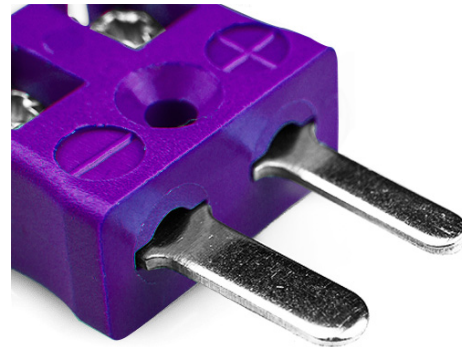

Miniatur-Schnelldraht Thermoelement Stecker AM-E-MQ Typ E ANSI

Miniature in-line Plug - Quick Wire
(dimensions in mm)

Labfacility are the UK's leading manufacturer of Temperature Sensors, Thermocouple Connectors and associated Temperature Instrumentation and stockings of Thermocouple Cables. The Company has been trading since 1971 and is ISO9001 accredited.

Miniatur Thermoelement Stecker Schnelldrahtstecker AM-E-MQ Typ E ANSI

Miniaturstecker mit Flächensteckern. Einfacher Jab-in-Anschluss für schnelle Beendigung. Einfach einschieben Draht & Ziehen Sie Schraube.

Spezifikationen**Specifications**

Product Code	XE-9041-001
General Description	Easy jab-in connection for rapid termination.
Thermocouple Type	E ANSI
Connector Type	Quick Wire Plug
Connector Size	Miniature
Colour	Violet
Max. Temperature	220°C
Pins	Flat Pins
+Positive Contact	Nickel Chromium
-Negative Contact	Copper Nickel
Standards Met	BS EN 50212:1997. RoHS