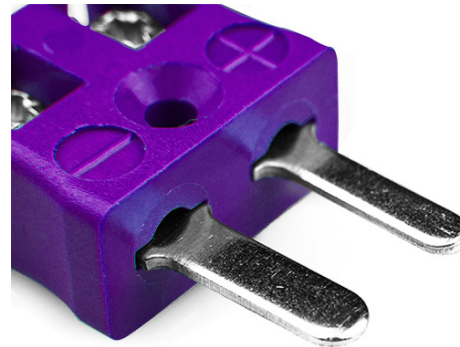

Miniatur-Schnelldraht Thermoelement Stecker AM-E-MQ Typ E ANSI

Miniature in-line Plug - Quick Wire
(dimensions in mm)

Labfacility are the UK's leading manufacturer of Temperature Sensors, Thermocouple Connectors and associated Temperature Instrumentation and stockings of Thermocouple Cables. The Company has been trading since 1971 and is ISO9001 accredited.

Miniatur Thermoelement Stecker Schnelldrahtstecker AM-E-MQ Typ E ANSI

Miniaturstecker mit Flächensteckern. Einfacher Jab-in-Anschluss für schnelle Beendigung. Einfach einschieben Draht & Ziehen Sie Schraube.

Spezifikationen**Specifications**

Product Code	XE-9041-001
General Description	Easy jab-in connection for rapid termination.
Thermocouple Type	E ANSI
Connector Type	Quick Wire Plug
Connector Size	Miniature
Colour	Violet
Max. Temperature	220°C
Pins	Flat Pins
+Positive Contact	Nickel Chromium
-Negative Contact	Copper Nickel
Standards Met	BS EN 50212:1997. RoHS