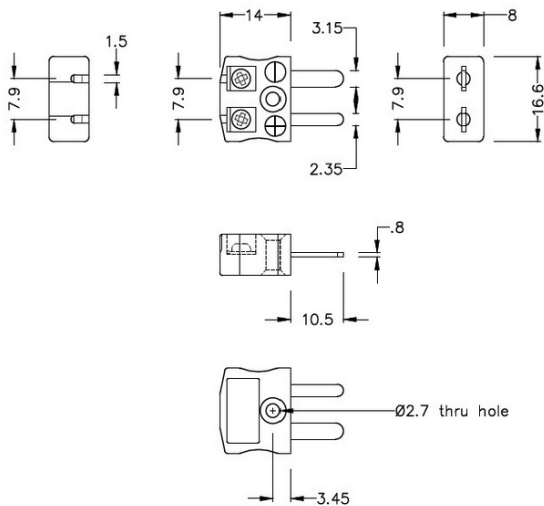

Miniatur-Schnelldraht Thermoelement Stecker AM-E-MQ Typ E ANSI

Miniature in-line Plug - Quick Wire
(dimensions in mm)

Labfacility are the UK's leading manufacturer of Temperature Sensors, Thermocouple Connectors and associated Temperature Instrumentation and stockings of Thermocouple Cables. The Company has been trading since 1971 and is ISO9001 accredited.

Miniatur Thermoelement Stecker Schnelldrahtstecker AM-E-MQ Typ E ANSI

Miniaturstecker mit Flächensteckern. Einfacher Jab-in-Anschluss für schnelle Beendigung. Einfach einschieben Draht & Ziehen Sie Schraube.

Spezifikationen**Specifications**

Product Code	XE-9041-001
General Description	Easy jab-in connection for rapid termination.
Thermocouple Type	E ANSI
Connector Type	Quick Wire Plug
Connector Size	Miniature
Colour	Violet
Max. Temperature	220°C
Pins	Flat Pins
+Positive Contact	Nickel Chromium
-Negative Contact	Copper Nickel
Standards Met	BS EN 50212:1997. RoHS