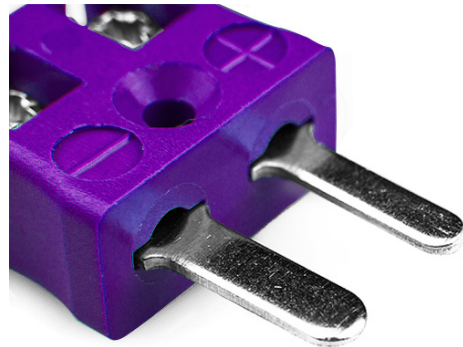

Miniatur-Schnelldraht Thermoelement Stecker AM-E-MQ Typ E ANSI

Miniature in-line Plug - Quick Wire
(dimensions in mm)

Labfacility are the UK's leading manufacturer of Temperature Sensors, Thermocouple Connectors and associated Temperature Instrumentation and stockings of Thermocouple Cables. The Company has been trading since 1971 and is ISO9001 accredited.

Miniatur Thermoelement Stecker Schnelldrahtstecker AM-E-MQ Typ E ANSI

Miniaturstecker mit Flächensteckern. Einfacher Jab-in-Anschluss für schnelle Beendigung. Einfach einschieben Draht & Ziehen Sie Schraube.

Spezifikationen**Specifications**

Product Code	XE-9041-001
General Description	Easy jab-in connection for rapid termination.
Thermocouple Type	E ANSI
Connector Type	Quick Wire Plug
Connector Size	Miniature
Colour	Violet
Max. Temperature	220°C
Pins	Flat Pins
+Positive Contact	Nickel Chromium
-Negative Contact	Copper Nickel
Standards Met	BS EN 50212:1997. RoHS