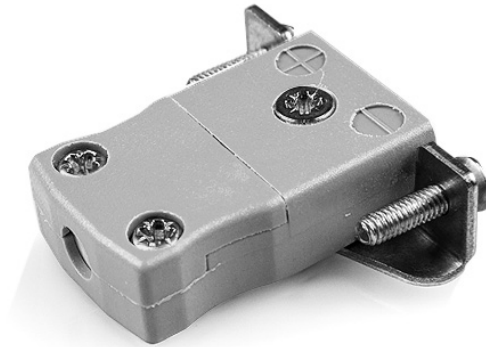

Miniatur-Panel-Montage Thermoelement-Steckverbinder mit Edelstahlhalterung AM-B-SSPF Typ B ANSI

Miniature in-line Socket with stainless steel mounting bracket
(dimensions in mm)

Labfacility are the UK's leading manufacturer of Temperature Sensors, Thermocouple Connectors and associated Temperature Instrumentation and stockings of Thermocouple Cables. The Company has been trading since 1971 and is ISO9001 accredited.

Miniatur-Panel-Montage Thermoelement-Steckverbinder mit Edelstahlhalterung AM-B-SSPF Typ B ANSI

Edelstahlhalterung einfach am Stecker montiert. Vollständig geschlossene Klemmen mit Kabelanschlussdichtung

Spezifikationen**Specifications**

Product Code	XE-9008-001
General Description	Fully enclosed terminals with cable port seal
Thermocouple Type	B ANSI
Connector Type	Socket with SS Bracket
Connector Size	Miniature
Colour	Grey
Max. Temperature	220°C
+Positive Contact	Copper
-Negative Contact	Copper
Standards Met	BS EN 50212:1997. RoHS