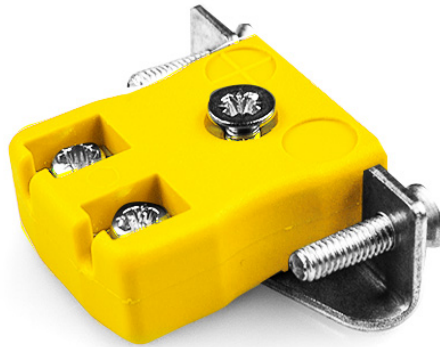

Miniatur-Schnelldraht-Panel-Montage Thermoelement-Steckverbinder Edelstahlhalterung AM-K-SSPFQ Typ K ANSI

Miniature Socket -

Quick Wire with stainless steel mounting bracket

(dimensions in mm)

Labfacility are the UK's leading manufacturer of Temperature Sensors, Thermocouple Connectors and associated Temperature Instrumentation and stockings of Thermocouple Cables. The Company has been trading since 1971 and is ISO9001 accredited.

**Miniatur-Schnelldraht Thermoelement-Steckverbinder-Panelhalterung mit Edelstahlhalterung AM-K-SSPFQ
Typ K ANSI**

Miniatur-Sockel mit Edelstahlhalterungen, ermöglicht eine schnelle, zuverlässige, robuste Montage in die Platte

Spezifikationen**Specifications**

Product Code	XE-1136-001
General Description	Contacts are polarized to ensure correct connection
Thermocouple Type	K ANSI
Connector Type	Quick Wire Socket with SS Bracket
Connector Size	Miniature
Colour	Yellow
Max. Temperature	220°C
+Positive Contact	Nickel Chromium
-Negative Contact	Nickel Alloy
Standards Met	BS EN 50212:1997. RoHS