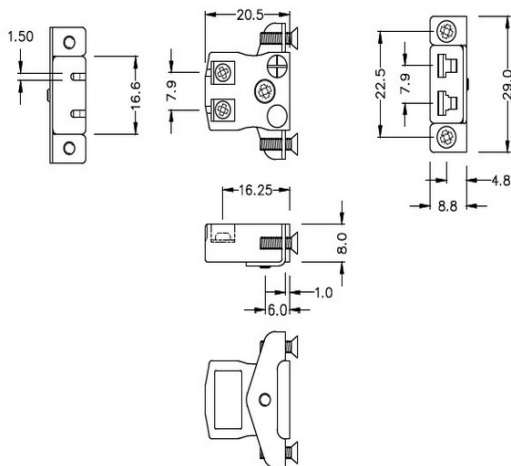

Miniatur-Schnelldraht-Panel-Montage Thermoelement-Steckverbinder Edelstahlhalterung AM-K-SSPFQ Typ K ANSI

Miniature Socket -

Quick Wire with stainless steel mounting bracket

(dimensions in mm)

Labfacility are the UK's leading manufacturer of Temperature Sensors, Thermocouple Connectors and associated Temperature Instrumentation and stockings of Thermocouple Cables. The Company has been trading since 1971 and is ISO9001 accredited.

**Miniatur-Schnelldraht Thermoelement-Steckverbinder-Panelhalterung mit Edelstahlhalterung AM-K-SSPFQ
Typ K ANSI**

Miniatur-Sockel mit Edelstahlhalterungen, ermöglicht eine schnelle, zuverlässige, robuste Montage in die Platte

Spezifikationen**Specifications**

Product Code	XE-1136-001
General Description	Contacts are polarized to ensure correct connection
Thermocouple Type	K ANSI
Connector Type	Quick Wire Socket with SS Bracket
Connector Size	Miniature
Colour	Yellow
Max. Temperature	220°C
+Positive Contact	Nickel Chromium
-Negative Contact	Nickel Alloy
Standards Met	BS EN 50212:1997. RoHS