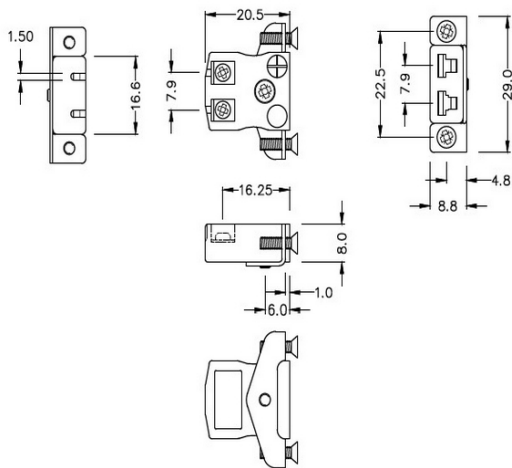

Miniatur-Schnelldraht-Panel-Montage Thermoelement-Steckverbinder Edelstahlhalterung Typ J ANSI

Miniature Socket -

Quick Wire with stainless steel mounting bracket

(dimensions in mm)

Labfacility are the UK's leading manufacturer of Temperature Sensors, Thermocouple Connectors and associated Temperature Instrumentation and stockings of Thermocouple Cables. The Company has been trading since 1971 and is ISO9001 accredited.

**Miniatur-Schnelldraht Thermoelement-Steckverbinder-Panelhalterung mit Edelstahlhalterung AM-J-SSPFQ
Typ J ANSI**

Miniatur-Sockel mit Edelstahlhalterungen, ermöglicht eine schnelle, zuverlässige, robuste Montage in die Platte

Spezifikationen**Specifications**

Product Code	XE-9066-001
General Description	Contacts are polarized to ensure correct connection
Thermocouple Type	J ANSI
Connector Type	Quick Wire Socket with SS Bracket
Connector Size	Miniature
Colour	Black
Max. Temperature	220°C
+Positive Contact	Iron
-Negative Contact	Copper Nickel
Standards Met	BS EN 50212:1997. RoHS