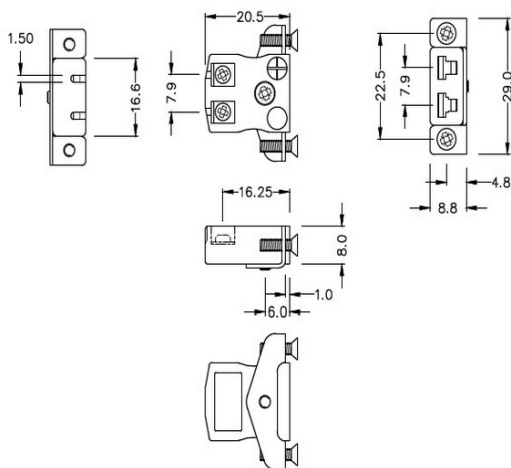

Miniatur-Schnelldraht-Panel-Montage Thermoelement-Steckverbinder Edelstahlhalterung Typ J ANSI

Miniature Socket -

Quick Wire with stainless steel mounting bracket

(dimensions in mm)

Labfacility are the UK's leading manufacturer of Temperature Sensors, Thermocouple Connectors and associated Temperature Instrumentation and stockings of Thermocouple Cables. The Company has been trading since 1971 and is ISO9001 accredited.

**Miniatur-Schnelldraht Thermoelement-Steckverbinder-Panelhalterung mit Edelstahlhalterung AM-J-SSPFQ
Typ J ANSI**

Miniatur-Sockel mit Edelstahlhalterungen, ermöglicht eine schnelle, zuverlässige, robuste Montage in die Platte

Spezifikationen**Specifications**

Product Code	XE-9066-001
General Description	Contacts are polarized to ensure correct connection
Thermocouple Type	J ANSI
Connector Type	Quick Wire Socket with SS Bracket
Connector Size	Miniature
Colour	Black
Max. Temperature	220°C
+Positive Contact	Iron
-Negative Contact	Copper Nickel
Standards Met	BS EN 50212:1997. RoHS