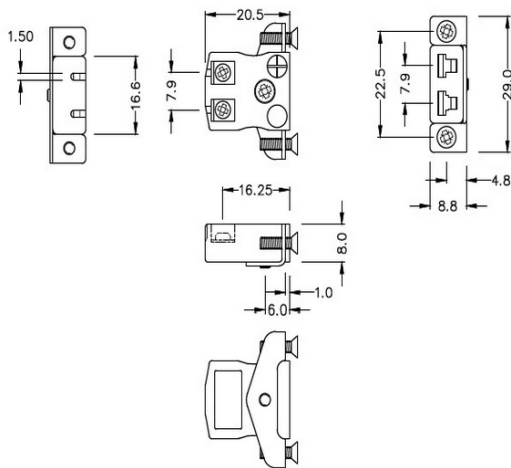

Miniatur-Schnelldraht-Panel-Montage Thermoelement-Steckverbinder Edelstahlhalterung Typ J ANSI

Miniature Socket -

Quick Wire with stainless steel mounting bracket

(dimensions in mm)

Labfacility are the UK's leading manufacturer of Temperature Sensors, Thermocouple Connectors and associated Temperature Instrumentation and stockings of Thermocouple Cables. The Company has been trading since 1971 and is ISO9001 accredited.

**Miniatur-Schnelldraht Thermoelement-Steckverbinder-Panelhalterung mit Edelstahlhalterung AM-J-SSPFQ
Typ J ANSI**

Miniatur-Sockel mit Edelstahlhalterungen, ermöglicht eine schnelle, zuverlässige, robuste Montage in die Platte

Spezifikationen**Specifications**

Product Code	XE-9066-001
General Description	Contacts are polarized to ensure correct connection
Thermocouple Type	J ANSI
Connector Type	Quick Wire Socket with SS Bracket
Connector Size	Miniature
Colour	Black
Max. Temperature	220°C
+Positive Contact	Iron
-Negative Contact	Copper Nickel
Standards Met	BS EN 50212:1997. RoHS