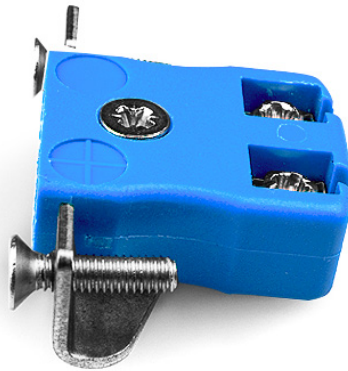

Miniatur-Schnelldraht-Panel-Montage Thermoelement-Steckverbinder Edelstahlhalterung AM-T-SSPFQ Typ T ANSI

Miniature Socket -

Quick Wire with stainless steel mounting bracket

(dimensions in mm)

Labfacility are the UK's leading manufacturer of Temperature Sensors, Thermocouple Connectors and associated Temperature Instrumentation and stockings of Thermocouple Cables. The Company has been trading since 1971 and is ISO9001 accredited.

**Miniatur-Schnelldraht Thermoelement-Steckverbinder-Panelhalterung mit Edelstahlhalterung AM-T-SSPFQ
Typ T ANSI**

Miniatur-Sockel mit Edelstahlhalterungen, ermöglicht eine schnelle, zuverlässige, robuste Montage in die Platte

Spezifikationen**Specifications**

Product Code	XE-1226-001
General Description	Contacts are polarized to ensure correct connection
Thermocouple Type	T ANSI
Connector Type	Quick Wire Socket with SS Bracket
Connector Size	Miniature
Colour	Brown
Max. Temperature	220°C
+Positive Contact	Copper
-Negative Contact	Copper Nickel
Standards Met	BS EN 50212:1997. RoHS