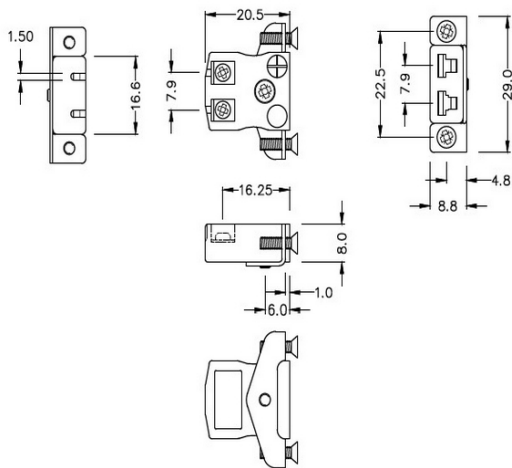

Miniatur-Schnelldraht-Panel-Montage Thermoelement-Steckverbinder Edelstahlhalterung AM-T-SSPFQ Typ T ANSI

Miniature Socket -

Quick Wire with stainless steel mounting bracket

(dimensions in mm)

Labfacility are the UK's leading manufacturer of Temperature Sensors, Thermocouple Connectors and associated Temperature Instrumentation and stockings of Thermocouple Cables. The Company has been trading since 1971 and is ISO9001 accredited.

**Miniatur-Schnelldraht Thermoelement-Steckverbinder-Panelhalterung mit Edelstahlhalterung AM-T-SSPFQ
Typ T ANSI**

Miniatur-Sockel mit Edelstahlhalterungen, ermöglicht eine schnelle, zuverlässige, robuste Montage in die Platte

Spezifikationen**Specifications**

Product Code	XE-1226-001
General Description	Contacts are polarized to ensure correct connection
Thermocouple Type	T ANSI
Connector Type	Quick Wire Socket with SS Bracket
Connector Size	Miniature
Colour	Brown
Max. Temperature	220°C
+Positive Contact	Copper
-Negative Contact	Copper Nickel
Standards Met	BS EN 50212:1997. RoHS