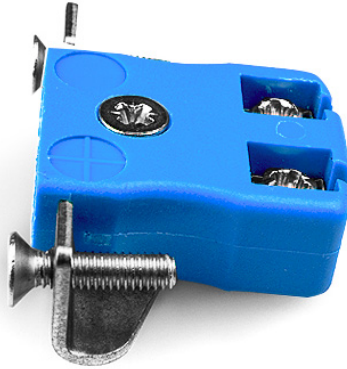

Miniatur-Schnelldraht-Panel-Montage Thermoelement-Steckverbinder Edelstahlhalterung AM-T-SSPFQ Typ T ANSI

Miniature Socket -

Quick Wire with stainless steel mounting bracket

(dimensions in mm)

Labfacility are the UK's leading manufacturer of Temperature Sensors, Thermocouple Connectors and associated Temperature Instrumentation and stockings of Thermocouple Cables. The Company has been trading since 1971 and is ISO9001 accredited.

**Miniatur-Schnelldraht Thermoelement-Steckverbinder-Panelhalterung mit Edelstahlhalterung AM-T-SSPFQ
Typ T ANSI**

Miniatur-Sockel mit Edelstahlhalterungen, ermöglicht eine schnelle, zuverlässige, robuste Montage in die Platte

Spezifikationen**Specifications**

Product Code	XE-1226-001
General Description	Contacts are polarized to ensure correct connection
Thermocouple Type	T ANSI
Connector Type	Quick Wire Socket with SS Bracket
Connector Size	Miniature
Colour	Brown
Max. Temperature	220°C
+Positive Contact	Copper
-Negative Contact	Copper Nickel
Standards Met	BS EN 50212:1997. RoHS