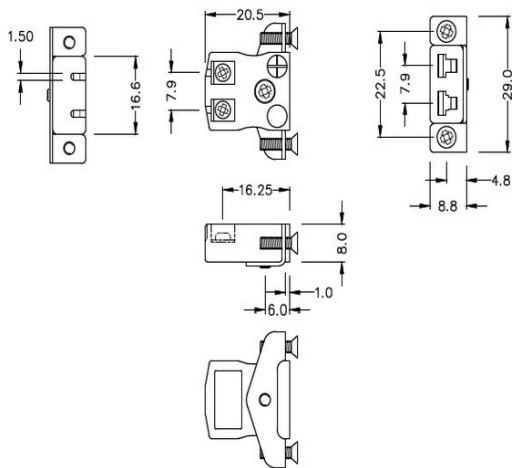

# Miniatur-Schnelldraht-Panel-Montage Thermoelement-Steckverbinder Edelstahlhalterung AM-T-SSPFQ Typ T ANSI

**Miniature Socket -**

**Quick Wire with stainless steel mounting bracket**

(dimensions in mm)

Labfacility are the UK's leading manufacturer of Temperature Sensors, Thermocouple Connectors and associated Temperature Instrumentation and stockings of Thermocouple Cables. The Company has been trading since 1971 and is ISO9001 accredited.

**Miniatur-Schnelldraht Thermoelement-Steckverbinder-Panelhalterung mit Edelstahlhalterung AM-T-SSPFQ  
Typ T ANSI**

Miniatur-Sockel mit Edelstahlhalterungen, ermöglicht eine schnelle, zuverlässige, robuste Montage in die Platte

**Spezifikationen****Specifications**

|                            |   |
|----------------------------|---|
| <b>Product Code</b>        | XE-1226-001   |
| <b>General Description</b> | Contacts are polarized to ensure correct connection |
| <b>Thermocouple Type</b>   | T ANSI  |
| <b>Connector Type</b>      | Quick Wire Socket with SS Bracket                   |
| <b>Connector Size</b>      | Miniature   |
| <b>Colour</b>              | Brown   |
| <b>Max. Temperature</b>    | 220°C   |
| <b>+Positive Contact</b>   | Copper  |
| <b>-Negative Contact</b>   | Copper Nickel                                       |
| <b>Standards Met</b>       | BS EN 50212:1997. RoHS                              |