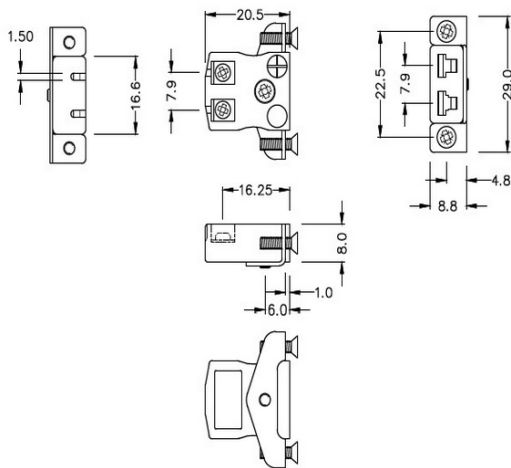

Miniatur-Schnelldraht-Panel-Montage Thermoelement-Steckverbinder Edelstahlhalterung AM-T-SSPFQ Typ T ANSI

Miniature Socket -

Quick Wire with stainless steel mounting bracket

(dimensions in mm)

Labfacility are the UK's leading manufacturer of Temperature Sensors, Thermocouple Connectors and associated Temperature Instrumentation and stockings of Thermocouple Cables. The Company has been trading since 1971 and is ISO9001 accredited.

**Miniatur-Schnelldraht Thermoelement-Steckverbinder-Panelhalterung mit Edelstahlhalterung AM-T-SSPFQ
Typ T ANSI**

Miniatur-Sockel mit Edelstahlhalterungen, ermöglicht eine schnelle, zuverlässige, robuste Montage in die Platte

Spezifikationen**Specifications**

Product Code	XE-1226-001
General Description	Contacts are polarized to ensure correct connection
Thermocouple Type	T ANSI
Connector Type	Quick Wire Socket with SS Bracket
Connector Size	Miniature
Colour	Brown
Max. Temperature	220°C
+Positive Contact	Copper
-Negative Contact	Copper Nickel
Standards Met	BS EN 50212:1997. RoHS