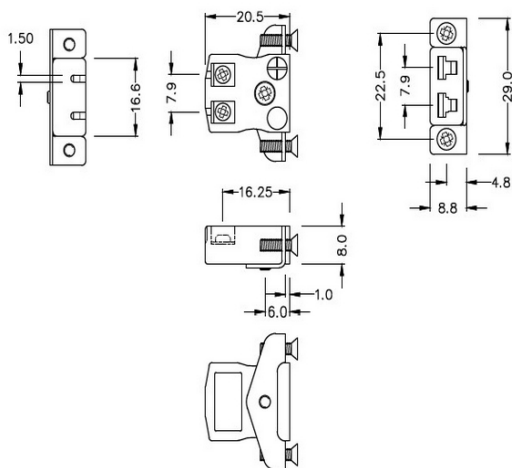

Miniatur-Schnelldraht-Panel-Montage Thermoelement-Steckverbinder Edelstahlhalterung AM-R/S-SSPFQ Typ R/S ANSI

Miniature Socket -

Quick Wire with stainless steel mounting bracket

(dimensions in mm)

Labfacility are the UK's leading manufacturer of Temperature Sensors, Thermocouple Connectors and associated Temperature Instrumentation and stockings of Thermocouple Cables. The Company has been trading since 1971 and is ISO9001 accredited.

**Miniatur-Schnelldraht Thermoelement-Steckverbinder-Panelhalterung mit Edelstahlhalterung AM-R/S-SSPFQ
Typ R/S ANSI**

Miniatur-Sockel mit Edelstahlhalterungen, ermöglicht eine schnelle, zuverlässige, robuste Montage in die Platte

Spezifikationen**Specifications**

Product Code	XE-1316-001
General Description	Contacts are polarized to ensure correct connection
Thermocouple Type	R/S IEC
Connector Type	Quick Wire Socket with SS Bracket
Connector Size	Miniature
Colour	Green
Max. Temperature	220°C
+Positive Contact	Copper
-Negative Contact	Copper Alloy
Standards Met	BS EN 50212:1997. RoHS