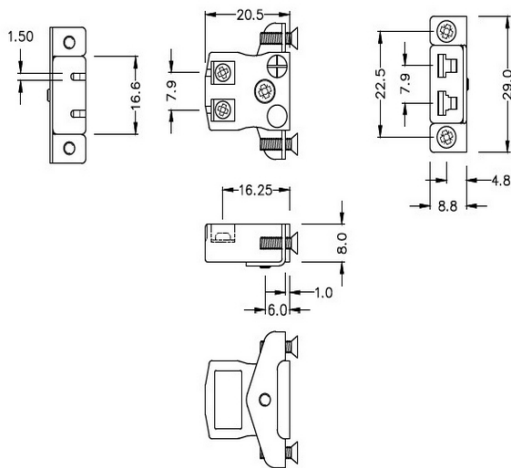

Miniatur-Schnelldraht-Panel-Montage Thermoelement-Steckverbinder Edelstahlhalterung AM-R/S-SSPFQ Typ R/S ANSI

Miniature Socket -

Quick Wire with stainless steel mounting bracket

(dimensions in mm)

Labfacility are the UK's leading manufacturer of Temperature Sensors, Thermocouple Connectors and associated Temperature Instrumentation and stockings of Thermocouple Cables. The Company has been trading since 1971 and is ISO9001 accredited.

**Miniatur-Schnelldraht Thermoelement-Steckverbinder-Panelhalterung mit Edelstahlhalterung AM-R/S-SSPFQ
Typ R/S ANSI**

Miniatur-Sockel mit Edelstahlhalterungen, ermöglicht eine schnelle, zuverlässige, robuste Montage in die Platte

Spezifikationen**Specifications**

Product Code	XE-1316-001
General Description	Contacts are polarized to ensure correct connection
Thermocouple Type	R/S IEC
Connector Type	Quick Wire Socket with SS Bracket
Connector Size	Miniature
Colour	Green
Max. Temperature	220°C
+Positive Contact	Copper
-Negative Contact	Copper Alloy
Standards Met	BS EN 50212:1997. RoHS