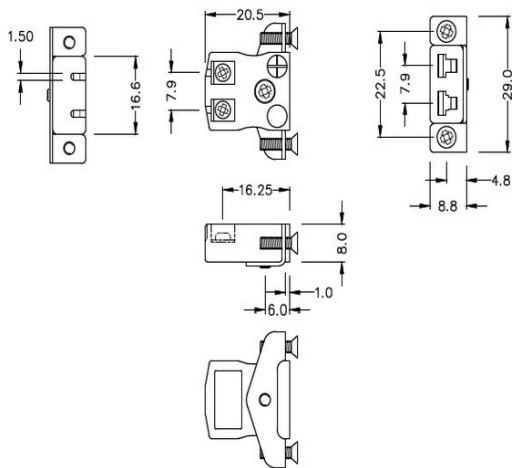

Miniatur-Schnelldraht-Panel-Montage Thermoelement-Steckverbinder Edelstahlhalterung AM-R/S-SSPFQ Typ R/S ANSI

Miniature Socket -

Quick Wire with stainless steel mounting bracket

(dimensions in mm)

Labfacility are the UK's leading manufacturer of Temperature Sensors, Thermocouple Connectors and associated Temperature Instrumentation and stockings of Thermocouple Cables. The Company has been trading since 1971 and is ISO9001 accredited.

**Miniatur-Schnelldraht Thermoelement-Steckverbinder-Panelhalterung mit Edelstahlhalterung AM-R/S-SSPFQ
Typ R/S ANSI**

Miniatur-Sockel mit Edelstahlhalterungen, ermöglicht eine schnelle, zuverlässige, robuste Montage in die Platte

Spezifikationen**Specifications**

Product Code	XE-1316-001
General Description	Contacts are polarized to ensure correct connection
Thermocouple Type	R/S IEC
Connector Type	Quick Wire Socket with SS Bracket
Connector Size	Miniature
Colour	Green
Max. Temperature	220°C
+Positive Contact	Copper
-Negative Contact	Copper Alloy
Standards Met	BS EN 50212:1997. RoHS