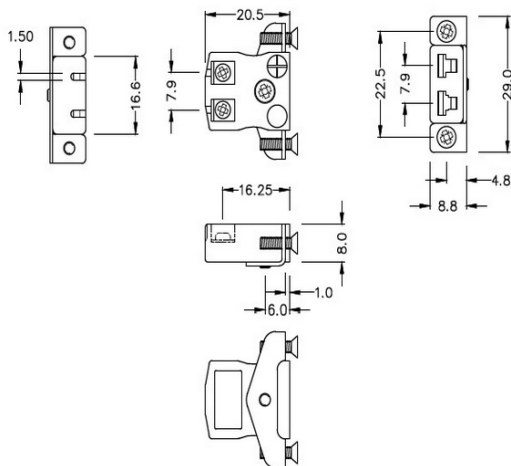

Miniatur-Schnelldraht-Panel-Montage Thermoelement-Steckverbinder Edelsthalterung AM-B-SSPFQ Typ B ANSI

Miniature Socket -

Quick Wire with stainless steel mounting bracket

(dimensions in mm)

Labfacility are the UK's leading manufacturer of Temperature Sensors, Thermocouple Connectors and associated Temperature Instrumentation and stockings of Thermocouple Cables. The Company has been trading since 1971 and is ISO9001 accredited.

**Miniatur-Schnelldraht Thermoelement-Steckverbinder-Panelhalterung mit Edelstahlhalterung AM-B-SSPFQ
Typ B ANSI**

Miniatur-Sockel mit Edelstahlhalterungen, ermöglicht eine schnelle, zuverlässige, robuste Montage in die Platte

Spezifikationen**Specifications**

Product Code	XE-9006-001
General Description	Contacts are polarized to ensure correct connection
Thermocouple Type	B ANSI
Connector Type	Quick Wire Socket with SS Bracket
Connector Size	Miniature
Colour	Grey
Max. Temperature	220°C
+Positive Contact	Copper
-Negative Contact	Copper
Standards Met	BS EN 50212:1997. RoHS