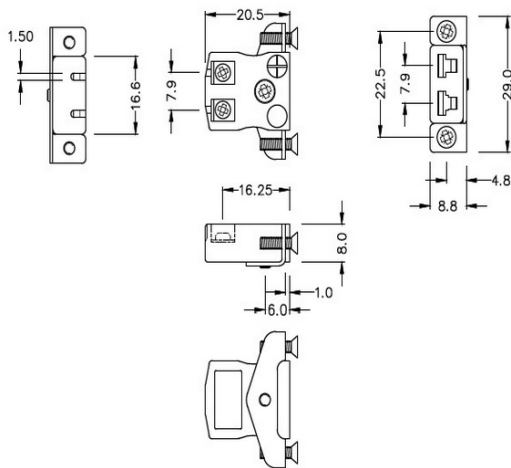

# Miniatur-Schnelldraht-Panel-Montage Thermoelement-Steckverbinder Edelstahlhalterung AM-B-SSPFQ Typ B ANSI

**Miniature Socket -**

**Quick Wire with stainless steel mounting bracket**

(dimensions in mm)

Labfacility are the UK's leading manufacturer of Temperature Sensors, Thermocouple Connectors and associated Temperature Instrumentation and stockings of Thermocouple Cables. The Company has been trading since 1971 and is ISO9001 accredited.

**Miniatur-Schnelldraht Thermoelement-Steckverbinder-Panelhalterung mit Edelstahlhalterung AM-B-SSPFQ  
Typ B ANSI**

Miniatur-Sockel mit Edelstahlhalterungen, ermöglicht eine schnelle, zuverlässige, robuste Montage in die Platte

**Spezifikationen****Specifications**

<b>Product Code</b>	XE-9006-001
<b>General Description</b>	Contacts are polarized to ensure correct connection
<b>Thermocouple Type</b>	B ANSI
<b>Connector Type</b>	Quick Wire Socket with SS Bracket
<b>Connector Size</b>	Miniature
<b>Colour</b>	Grey
<b>Max. Temperature</b>	220°C
<b>+Positive Contact</b>	Copper
<b>-Negative Contact</b>	Copper
<b>Standards Met</b>	BS EN 50212:1997. RoHS