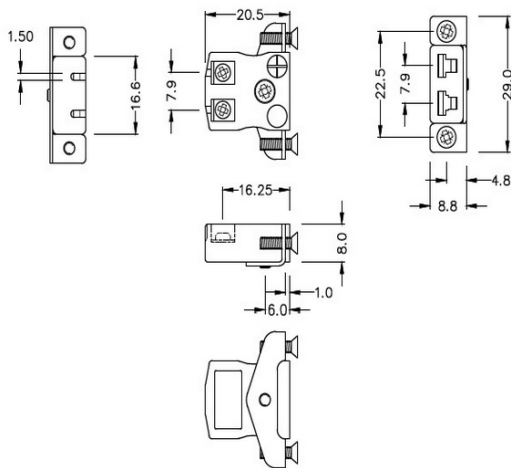

Miniatur-Schnelldraht-Panel-Montage Thermoelement-Steckverbinder Edelstahlhalterung AM-E-SSPFQ Typ E ANSI

Miniature Socket -

Quick Wire with stainless steel mounting bracket

(dimensions in mm)

Labfacility are the UK's leading manufacturer of Temperature Sensors, Thermocouple Connectors and associated Temperature Instrumentation and stockings of Thermocouple Cables. The Company has been trading since 1971 and is ISO9001 accredited.

**Miniatur-Schnelldraht Thermoelement-Steckverbinder-Panelhalterung mit Edelstahlhalterung AM-E-SSPFQ
Typ E ANSI**

Miniatur-Sockel mit Edelstahlhalterungen, ermöglicht eine schnelle, zuverlässige, robuste Montage in die Platte

Spezifikationen**Specifications**

Product Code	XE-9036-001
General Description	Contacts are polarized to ensure correct connection
Thermocouple Type	E IEC
Connector Type	Quick Wire Socket with SS Bracket
Connector Size	Miniature
Colour	Violet
Max. Temperature	220°C
+Positive Contact	Nickel Chromium
-Negative Contact	Copper Nickel
Standards Met	BS EN 50212:1997. RoHS