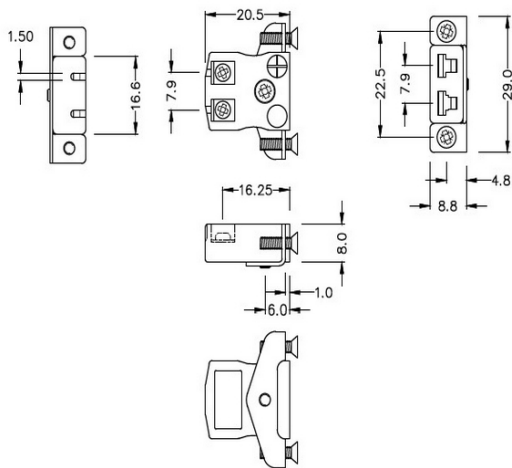

Miniatur-Schnelldraht-Panel-Montage Thermoelement-Steckverbinder Edelstahlhalterung AM-E-SSPFQ Typ E ANSI

Miniature Socket -

Quick Wire with stainless steel mounting bracket

(dimensions in mm)

Labfacility are the UK's leading manufacturer of Temperature Sensors, Thermocouple Connectors and associated Temperature Instrumentation and stockings of Thermocouple Cables. The Company has been trading since 1971 and is ISO9001 accredited.

**Miniatur-Schnelldraht Thermoelement-Steckverbinder-Panelhalterung mit Edelstahlhalterung AM-E-SSPFQ
Typ E ANSI**

Miniatur-Sockel mit Edelstahlhalterungen, ermöglicht eine schnelle, zuverlässige, robuste Montage in die Platte

Spezifikationen**Specifications**

Product Code	XE-9036-001
General Description	Contacts are polarized to ensure correct connection
Thermocouple Type	E IEC
Connector Type	Quick Wire Socket with SS Bracket
Connector Size	Miniature
Colour	Violet
Max. Temperature	220°C
+Positive Contact	Nickel Chromium
-Negative Contact	Copper Nickel
Standards Met	BS EN 50212:1997. RoHS