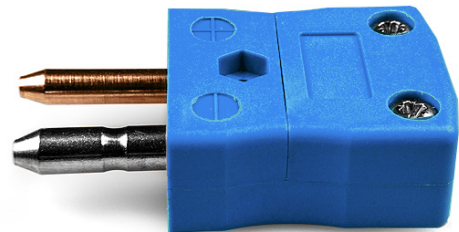

Standard Thermoelement Stecker AS-T-M Typ T ANSI

Standard in-line Plug
(dimensions in mm)

Labfacility are the UK's leading manufacturer of Temperature Sensors, Thermocouple Connectors and associated Temperature Instrumentation and stockings of Thermocouple Cables. The Company has been trading since 1971 and is ISO9001 accredited.

Standard Thermoelement Stecker AS-T-M Typ T ANSI

Kontakte werden aus echten Thermoelementlegierungen hergestellt. Geeignet für industrielle Anwendungen

Spezifikationen**Specifications**

| | |
|----------------------------|--|
| Product Code | XE-1520-001 |
| General Description | Contacts are polarised to prevent incorrect connection |
| Thermocouple Type | T ANSI |
| Connector Type | Plug |
| Connector Size | Standard |
| Colour | Blue |
| Max. Temperature | 220°C |
| Pins | Solid Round Pins |
| +Positive Contact | Copper |
| -Negative Contact | Copper Nickel |
| Standards Met | BS EN 50212:1997. RoHS |