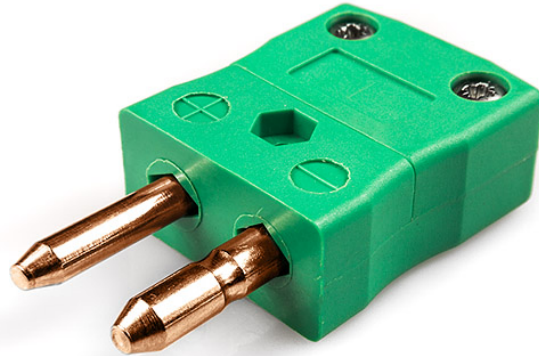

Standard Thermoelement Stecker AS-R/S-M Typ R/S ANSI

Standard in-line Plug
(dimensions in mm)

Labfacility are the UK's leading manufacturer of Temperature Sensors, Thermocouple Connectors and associated Temperature Instrumentation and stockings of Thermocouple Cables. The Company has been trading since 1971 and is ISO9001 accredited.

Standard Thermoelement Stecker AS-R/S-M Typ R/S ANSI

Kontakte werden aus echten Thermoelementlegierungen hergestellt. Geeignet für industrielle Anwendungen

Spezifikationen**Specifications**

Product Code	XE-1610-001
General Description	Contacts are polarised to prevent incorrect connection
Thermocouple Type	R/S ANSI
Connector Type	Plug
Connector Size	Standard
Colour	Green
Max. Temperature	220°C
Pins	Solid Round Pins
+Positive Contact	Copper
-Negative Contact	Copper Alloy
Standards Met	BS EN 50212:1997. RoHS