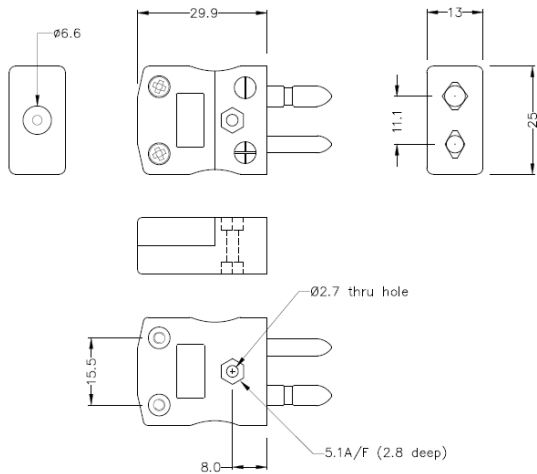

Standard Thermoelement Stecker AS-R/S-M Typ R/S ANSI

Standard in-line Plug
(dimensions in mm)

Labfacility are the UK's leading manufacturer of Temperature Sensors, Thermocouple Connectors and associated Temperature Instrumentation and stockings of Thermocouple Cables. The Company has been trading since 1971 and is ISO9001 accredited.

Standard Thermoelement Stecker AS-R/S-M Typ R/S ANSI

Kontakte werden aus echten Thermoelementlegierungen hergestellt. Geeignet für industrielle Anwendungen

Spezifikationen**Specifications**

Product Code	XE-1610-001
General Description	Contacts are polarised to prevent incorrect connection
Thermocouple Type	R/S ANSI
Connector Type	Plug
Connector Size	Standard
Colour	Green
Max. Temperature	220°C
Pins	Solid Round Pins
+Positive Contact	Copper
-Negative Contact	Copper Alloy
Standards Met	BS EN 50212:1997. RoHS