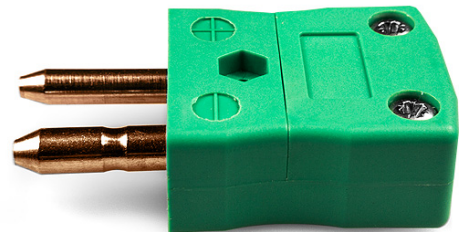

Standard Thermoelement Stecker AS-R/S-M Typ R/S ANSI

Standard in-line Plug
(dimensions in mm)

Labfacility are the UK's leading manufacturer of Temperature Sensors, Thermocouple Connectors and associated Temperature Instrumentation and stockings of Thermocouple Cables. The Company has been trading since 1971 and is ISO9001 accredited.

Standard Thermoelement Stecker AS-R/S-M Typ R/S ANSI

Kontakte werden aus echten Thermoelementlegierungen hergestellt. Geeignet für industrielle Anwendungen

Spezifikationen**Specifications**

Product Code	XE-1610-001
General Description	Contacts are polarised to prevent incorrect connection
Thermocouple Type	R/S ANSI
Connector Type	Plug
Connector Size	Standard
Colour	Green
Max. Temperature	220°C
Pins	Solid Round Pins
+Positive Contact	Copper
-Negative Contact	Copper Alloy
Standards Met	BS EN 50212:1997. RoHS