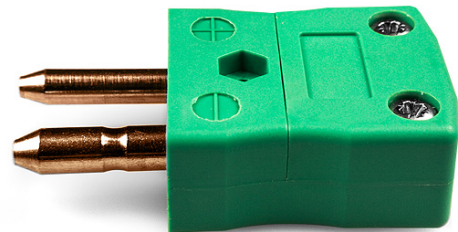

Standard Thermoelement Stecker AS-R/S-M Typ R/S ANSI

Standard in-line Plug
(dimensions in mm)

Labfacility are the UK's leading manufacturer of Temperature Sensors, Thermocouple Connectors and associated Temperature Instrumentation and stockings of Thermocouple Cables. The Company has been trading since 1971 and is ISO9001 accredited.

Standard Thermoelement Stecker AS-R/S-M Typ R/S ANSI

Kontakte werden aus echten Thermoelementlegierungen hergestellt. Geeignet für industrielle Anwendungen

Spezifikationen**Specifications**

Product Code	XE-1610-001
General Description	Contacts are polarised to prevent incorrect connection
Thermocouple Type	R/S ANSI
Connector Type	Plug
Connector Size	Standard
Colour	Green
Max. Temperature	220°C
Pins	Solid Round Pins
+Positive Contact	Copper
-Negative Contact	Copper Alloy
Standards Met	BS EN 50212:1997. RoHS