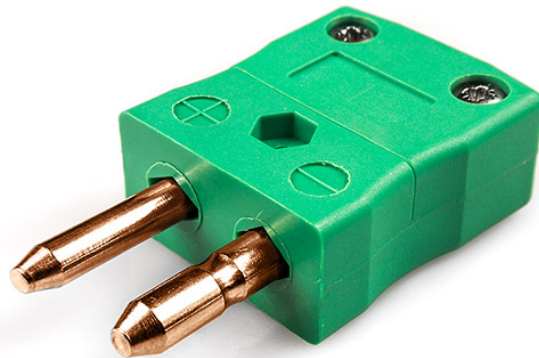

Standard Thermoelement Stecker AS-R/S-M Typ R/S ANSI

Standard in-line Plug
(dimensions in mm)

Labfacility are the UK's leading manufacturer of Temperature Sensors, Thermocouple Connectors and associated Temperature Instrumentation and stockings of Thermocouple Cables. The Company has been trading since 1971 and is ISO9001 accredited.

Standard Thermoelement Stecker AS-R/S-M Typ R/S ANSI

Kontakte werden aus echten Thermoelementlegierungen hergestellt. Geeignet für industrielle Anwendungen

Spezifikationen**Specifications**

Product Code	XE-1610-001
General Description	Contacts are polarised to prevent incorrect connection
Thermocouple Type	R/S ANSI
Connector Type	Plug
Connector Size	Standard
Colour	Green
Max. Temperature	220°C
Pins	Solid Round Pins
+Positive Contact	Copper
-Negative Contact	Copper Alloy
Standards Met	BS EN 50212:1997. RoHS