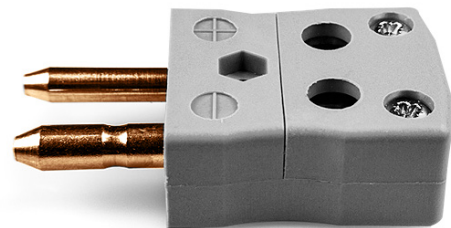

Standard-Schnelldraht-Thermoelementstecker AS-B-MQ Typ B ANSI

Standard in-line Plug - Quick Wire
(dimensions in mm)

Labfacility are the UK's leading manufacturer of Temperature Sensors, Thermocouple Connectors and associated Temperature Instrumentation and stockings of Thermocouple Cables. The Company has been trading since 1971 and is ISO9001 accredited.

Standard-Schnelldraht-Thermoelementstecker AS-B-MQ Typ B ANSI

Einfache "Jab-in" Verbindung für schnelle Beendigung, drücken Sie einfach Draht in und ziehen Sie Schraube.
Kontakte werden polarisiert, um eine falsche Verbindung zu verhindern

Spezifikationen**Specifications**

Product Code	XE-9101-001
General Description	Easy 'jab-in' connection for rapid termination, contacts are polarised to prevent incorrect connection.
Thermocouple Type	B ANSI
Connector Type	Quick Wire Plug
Connector Size	Standard
Colour	Grey
Max. Temperature	220°C
+Positive Contact	Copper
-Negative Contact	Copper
Standards Met	BS EN 50212:1997. RoHS