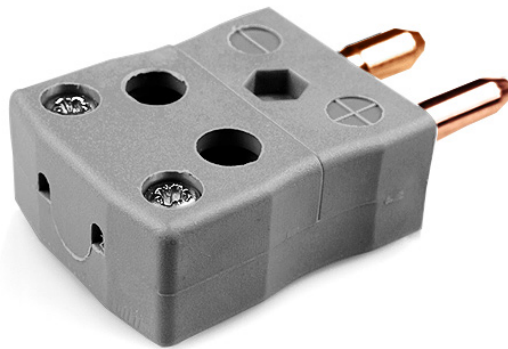

Standard-Schnelldraht-Thermoelementstecker AS-B-MQ Typ B ANSI

Standard in-line Plug - Quick Wire
(dimensions in mm)

Labfacility are the UK's leading manufacturer of Temperature Sensors, Thermocouple Connectors and associated Temperature Instrumentation and stockings of Thermocouple Cables. The Company has been trading since 1971 and is ISO9001 accredited.

Standard-Schnelldraht-Thermoelementstecker AS-B-MQ Typ B ANSI

Einfache "Jab-in" Verbindung für schnelle Beendigung, drücken Sie einfach Draht in und ziehen Sie Schraube.
Kontakte werden polarisiert, um eine falsche Verbindung zu verhindern

Spezifikationen**Specifications**

Product Code	XE-9101-001
General Description	Easy 'jab-in' connection for rapid termination, contacts are polarised to prevent incorrect connection.
Thermocouple Type	B ANSI
Connector Type	Quick Wire Plug
Connector Size	Standard
Colour	Grey
Max. Temperature	220°C
+Positive Contact	Copper
-Negative Contact	Copper
Standards Met	BS EN 50212:1997. RoHS