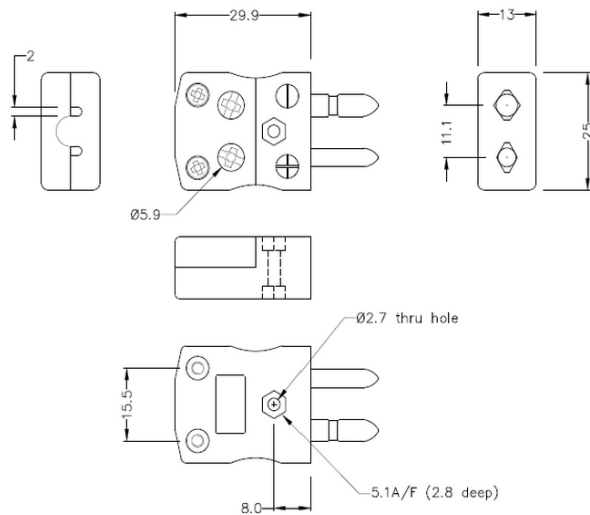

Standard-Schnelldraht-Thermoelementstecker AS-B-MQ Typ B ANSI

Standard in-line Plug - Quick Wire
(dimensions in mm)

Labfacility are the UK's leading manufacturer of Temperature Sensors, Thermocouple Connectors and associated Temperature Instrumentation and stockings of Thermocouple Cables. The Company has been trading since 1971 and is ISO9001 accredited.

Standard-Schnelldraht-Thermoelementstecker AS-B-MQ Typ B ANSI

Einfache "Jab-in" Verbindung für schnelle Beendigung, drücken Sie einfach Draht in und ziehen Sie Schraube.
Kontakte werden polarisiert, um eine falsche Verbindung zu verhindern

Spezifikationen**Specifications**

Product Code	XE-9101-001
General Description	Easy 'jab-in' connection for rapid termination, contacts are polarised to prevent incorrect connection.
Thermocouple Type	B ANSI
Connector Type	Quick Wire Plug
Connector Size	Standard
Colour	Grey
Max. Temperature	220°C
+Positive Contact	Copper
-Negative Contact	Copper
Standards Met	BS EN 50212:1997. RoHS