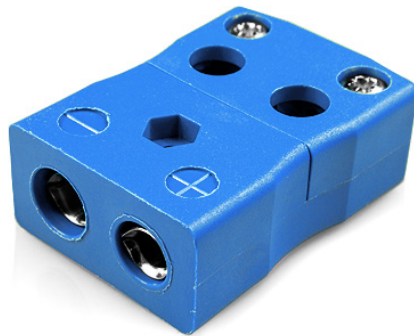

Standard-Schnelldraht-Thermoelement-Steckverb indersockel AS-T-FQ Typ T ANSI

Standard in-line Socket - Quick Wire
(dimensions in mm)

Labfacility are the UK's leading manufacturer of Temperature Sensors, Thermocouple Connectors and associated Temperature Instrumentation and stockings of Thermocouple Cables. The Company has been trading since 1971 and is ISO9001 accredited.

Standard-Schnelldraht-Thermoelement-Steckverbindersockel AS-T-FQ Typ T ANSI

Einfache "Jab-in" Verbindung für schnelle Beendigung, drücken Sie einfach Draht in und ziehen Sie Schraube.
Kontakte werden polarisiert, um eine falsche Verbindung zu verhindern

Spezifikationen**Specifications**

| | |
|----------------------------|---|
| Product Code | XE-1532-001 |
| General Description | Easy 'jab-in' connection for rapid termination, contacts are polarised to prevent incorrect connection. |
| Thermocouple Type | T ANSI |
| Connector Type | Quick Wire Socket |
| Connector Size | Standard |
| Colour | Blue |
| Max. Temperature | 220°C |
| +Positive Contact | Copper |
| -Negative Contact | Copper Nickel |
| Standards Met | BS EN 50212:1997. RoHS |