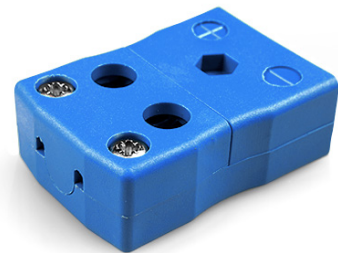

Standard-Schnelldraht-Thermoelement-Steckverb indersockel AS-T-FQ Typ T ANSI

Standard in-line Socket - Quick Wire
(dimensions in mm)

Labfacility are the UK's leading manufacturer of Temperature Sensors, Thermocouple Connectors and associated Temperature Instrumentation and stockings of Thermocouple Cables. The Company has been trading since 1971 and is ISO9001 accredited.

Standard-Schnelldraht-Thermoelement-Steckverbindersockel AS-T-FQ Typ T ANSI

Einfache "Jab-in" Verbindung für schnelle Beendigung, drücken Sie einfach Draht in und ziehen Sie Schraube.
Kontakte werden polarisiert, um eine falsche Verbindung zu verhindern

Spezifikationen**Specifications**

| | |
|----------------------------|---|
| Product Code | XE-1532-001 |
| General Description | Easy 'jab-in' connection for rapid termination, contacts are polarised to prevent incorrect connection. |
| Thermocouple Type | T ANSI |
| Connector Type | Quick Wire Socket |
| Connector Size | Standard |
| Colour | Blue |
| Max. Temperature | 220°C |
| +Positive Contact | Copper |
| -Negative Contact | Copper Nickel |
| Standards Met | BS EN 50212:1997. RoHS |