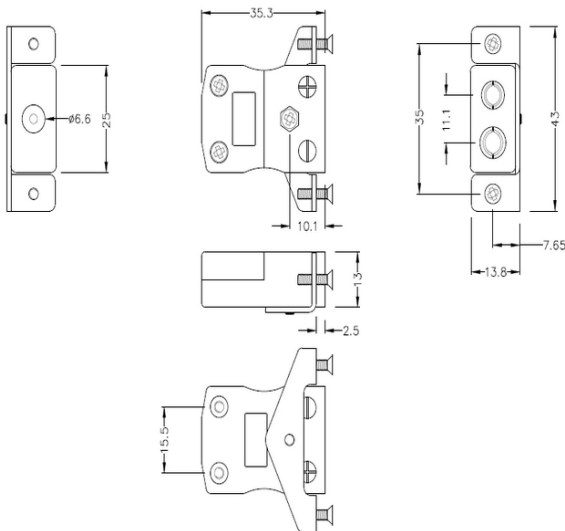

## Standard Panel Mount Thermoelement Connector mit Edelstahlhalterung AS-J-SSPF Typ J ANSI

**Standard in-line Socket with stainless steel mounting bracket**  
(dimensions in mm)

Labfacility are the UK's leading manufacturer of Temperature Sensors, Thermocouple Connectors and associated Temperature Instrumentation and stockings of Thermocouple Cables. The Company has been trading since 1971 and is ISO9001 accredited.

**Standard Panel Mount Thermoelement Connector mit Edelstahlhalterung AS-J-SSPF Typ J ANSI**

Für den Einsatz in industriellen Prozessen vorgesehen, kann aber in allen Anwendungen nach Belieben eingesetzt werden

**Spezifikationen****Specifications**

<b>Product Code</b>	XE-9138-001
<b>General Description</b>	Intended for use in more industrial processes but can be used in all applications as desired
<b>Thermocouple Type</b>	J ANSI
<b>Connector Type</b>	Socket with SS Bracket
<b>Connector Size</b>	Standard
<b>Colour</b>	Black
<b>Max. Temperature</b>	220°C
<b>+Positive Contact</b>	Iron
<b>-Negative Contact</b>	Copper Nickel
<b>Standards Met</b>	BS EN 50212:1997. RoHS