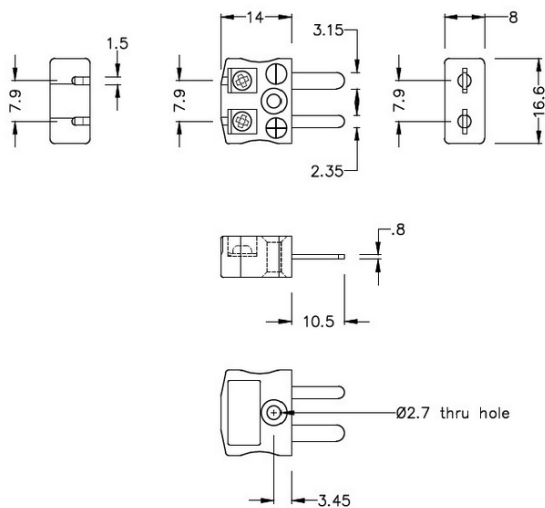

Miniatur-Schnelldraht Thermoelement Stecker JM-E-MQ Typ E JIS

Miniature in-line Plug - Quick Wire
(dimensions in mm)

Labfacility are the UK's leading manufacturer of Temperature Sensors, Thermocouple Connectors and associated Temperature Instrumentation and stockings of Thermocouple Cables. The Company has been trading since 1971 and is ISO9001 accredited.

Miniatur Thermoelement Stecker SchnelldrahtStecker JM-E-MQ Typ E JIS

Miniaturstecker mit Flächensteckern. Einfacher Jab-in-Anschluss für schnelle Beendigung. Einfach einschieben Draht & Ziehen Sie Schraube.

Spezifikationen**Specifications**

Product Code	XE-9242-001
General Description	Easy jab-in connection for rapid termination.
Thermocouple Type	E JIS
Connector Type	Quick Wire Plug
Connector Size	Miniature
Colour	Violet
Max. Temperature	220°C
Pins	Flat Pins
+Positive Contact	Nickel Chromium
-Negative Contact	Copper Nickel
Standards Met	BS EN 50212:1997. RoHS