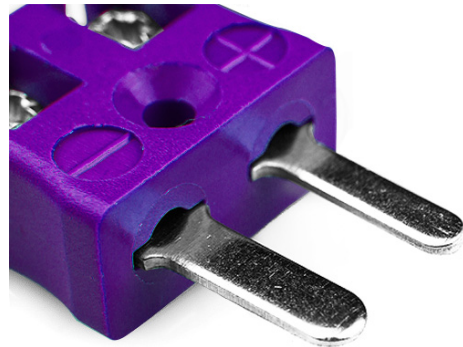

Miniatur-Schnelldraht Thermoelement Stecker JM-E-MQ Typ E JIS

Miniature in-line Plug - Quick Wire
(dimensions in mm)

Labfacility are the UK's leading manufacturer of Temperature Sensors, Thermocouple Connectors and associated Temperature Instrumentation and stockings of Thermocouple Cables. The Company has been trading since 1971 and is ISO9001 accredited.

Miniatur Thermoelement Stecker SchnelldrahtStecker JM-E-MQ Typ E JIS

Miniaturstecker mit Flächensteckern. Einfacher Jab-in-Anschluss für schnelle Beendigung. Einfach einschieben Draht & Ziehen Sie Schraube.

Spezifikationen**Specifications**

Product Code	XE-9242-001
General Description	Easy jab-in connection for rapid termination.
Thermocouple Type	E JIS
Connector Type	Quick Wire Plug
Connector Size	Miniature
Colour	Violet
Max. Temperature	220°C
Pins	Flat Pins
+Positive Contact	Nickel Chromium
-Negative Contact	Copper Nickel
Standards Met	BS EN 50212:1997. RoHS