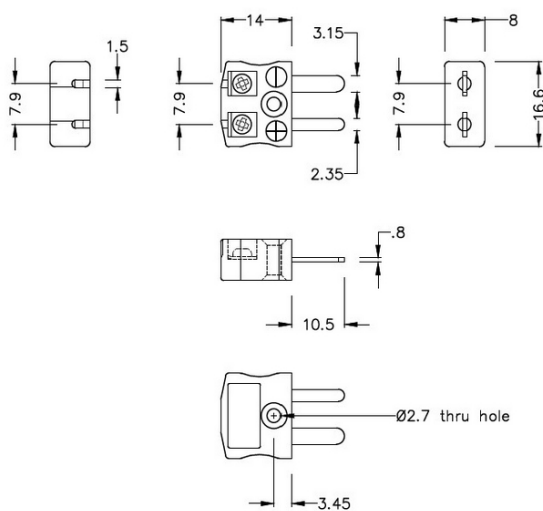

Miniatur-Schnelldraht Thermoelement Stecker JM-E-MQ Typ E JIS

Miniature in-line Plug - Quick Wire
(dimensions in mm)

Labfacility are the UK's leading manufacturer of Temperature Sensors, Thermocouple Connectors and associated Temperature Instrumentation and stockings of Thermocouple Cables. The Company has been trading since 1971 and is ISO9001 accredited.

Miniatur Thermoelement Stecker SchnelldrahtStecker JM-E-MQ Typ E JIS

Miniaturstecker mit Flächensteckern. Einfacher Jab-in-Anschluss für schnelle Beendigung. Einfach einschieben Draht & Ziehen Sie Schraube.

Spezifikationen**Specifications**

Product Code	XE-9242-001
General Description	Easy jab-in connection for rapid termination.
Thermocouple Type	E JIS
Connector Type	Quick Wire Plug
Connector Size	Miniature
Colour	Violet
Max. Temperature	220°C
Pins	Flat Pins
+Positive Contact	Nickel Chromium
-Negative Contact	Copper Nickel
Standards Met	BS EN 50212:1997. RoHS