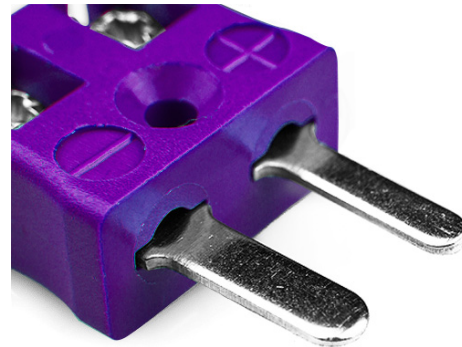

Miniatur-Schnelldraht Thermoelement Stecker JM-E-MQ Typ E JIS

Miniature in-line Plug - Quick Wire
(dimensions in mm)

Labfacility are the UK's leading manufacturer of Temperature Sensors, Thermocouple Connectors and associated Temperature Instrumentation and stockings of Thermocouple Cables. The Company has been trading since 1971 and is ISO9001 accredited.

Miniatur Thermoelement Stecker SchnelldrahtStecker JM-E-MQ Typ E JIS

Miniaturstecker mit Flächensteckern. Einfacher Jab-in-Anschluss für schnelle Beendigung. Einfach einschieben Draht & Ziehen Sie Schraube.

Spezifikationen**Specifications**

Product Code	XE-9242-001
General Description	Easy jab-in connection for rapid termination.
Thermocouple Type	E JIS
Connector Type	Quick Wire Plug
Connector Size	Miniature
Colour	Violet
Max. Temperature	220°C
Pins	Flat Pins
+Positive Contact	Nickel Chromium
-Negative Contact	Copper Nickel
Standards Met	BS EN 50212:1997. RoHS