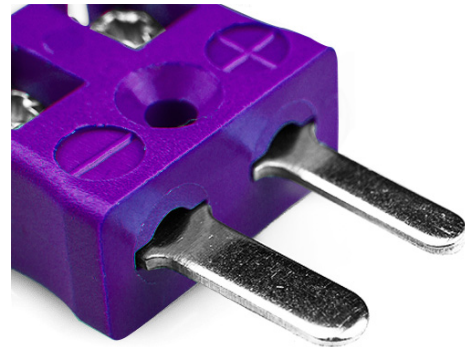

Miniatur-Schnelldraht Thermoelement Stecker JM-E-MQ Typ E JIS

Miniature in-line Plug - Quick Wire
(dimensions in mm)

Labfacility are the UK's leading manufacturer of Temperature Sensors, Thermocouple Connectors and associated Temperature Instrumentation and stockings of Thermocouple Cables. The Company has been trading since 1971 and is ISO9001 accredited.

Miniatur Thermoelement Stecker SchnelldrahtStecker JM-E-MQ Typ E JIS

Miniaturstecker mit Flächensteckern. Einfacher Jab-in-Anschluss für schnelle Beendigung. Einfach einschieben Draht & Ziehen Sie Schraube.

Spezifikationen**Specifications**

Product Code	XE-9242-001
General Description	Easy jab-in connection for rapid termination.
Thermocouple Type	E JIS
Connector Type	Quick Wire Plug
Connector Size	Miniature
Colour	Violet
Max. Temperature	220°C
Pins	Flat Pins
+Positive Contact	Nickel Chromium
-Negative Contact	Copper Nickel
Standards Met	BS EN 50212:1997. RoHS