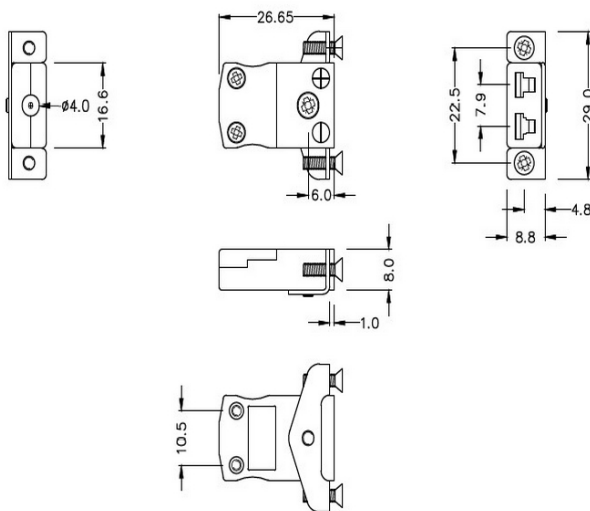

Miniatur-Panel-Montage Thermoelement-Steckverbinder mit Edelsthalterung JM-E-SSPF Typ E JIS

Miniature in-line Socket with stainless steel mounting bracket
(dimensions in mm)

Labfacility are the UK's leading manufacturer of Temperature Sensors, Thermocouple Connectors and associated Temperature Instrumentation and stockings of Thermocouple Cables. The Company has been trading since 1971 and is ISO9001 accredited.

Miniatur-Panel-Montage Thermoelement-Steckverbinder mit Edelstahlhalterung JM-E-SSPF Typ E JIS

Edelstahlhalterung einfach am Stecker montiert. Vollständig geschlossene Klemmen mit Kabelanschlussdichtung

Spezifikationen**Specifications**

| | |
|----------------------------|---|
| Product Code | XE-9238-001 |
| General Description | Fully enclosed terminals with cable port seal |
| Thermocouple Type | E JIS |
| Connector Type | Socket with SS Bracket |
| Connector Size | Miniature |
| Colour | Violet |
| Max. Temperature | 220°C |
| +Positive Contact | Nickel Chromium |
| -Negative Contact | Copper Nickel |
| Standards Met | BS EN 50212:1997. RoHS |