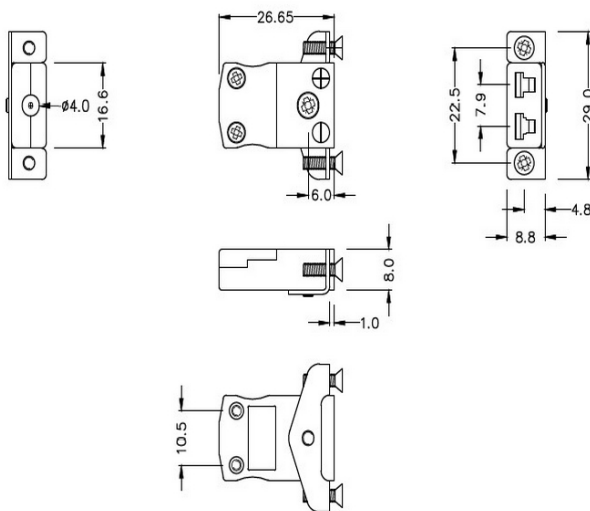

Miniatur-Panel-Montage Thermoelement-Steckverbinder mit Edelstahlhalterung JM-E-SSPF Typ E JIS

Miniature in-line Socket with stainless steel mounting bracket
(dimensions in mm)

Labfacility are the UK's leading manufacturer of Temperature Sensors, Thermocouple Connectors and associated Temperature Instrumentation and stockings of Thermocouple Cables. The Company has been trading since 1971 and is ISO9001 accredited.

Miniatur-Panel-Montage Thermoelement-Steckverbinder mit Edelstahlhalterung JM-E-SSPF Typ E JIS

Edelstahlhalterung einfach am Stecker montiert. Vollständig geschlossene Klemmen mit Kabelanschlussdichtung

Spezifikationen**Specifications**

Product Code	XE-9238-001
General Description	Fully enclosed terminals with cable port seal
Thermocouple Type	E JIS
Connector Type	Socket with SS Bracket
Connector Size	Miniature
Colour	Violet
Max. Temperature	220°C
+Positive Contact	Nickel Chromium
-Negative Contact	Copper Nickel
Standards Met	BS EN 50212:1997. RoHS