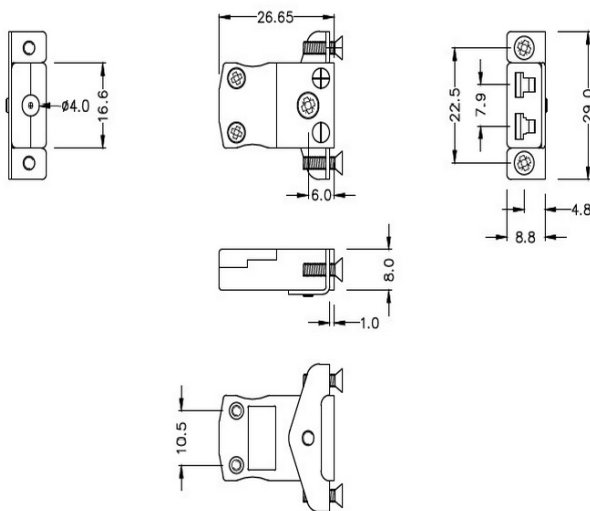

Miniatur-Panel-Montage Thermoelement-Steckverbinder mit Edelsthalterung JM-E-SSPF Typ E JIS

Miniature in-line Socket with stainless steel mounting bracket
(dimensions in mm)

Labfacility are the UK's leading manufacturer of Temperature Sensors, Thermocouple Connectors and associated Temperature Instrumentation and stockings of Thermocouple Cables. The Company has been trading since 1971 and is ISO9001 accredited.

Miniatur-Panel-Montage Thermoelement-Steckverbinder mit Edelstahlhalterung JM-E-SSPF Typ E JIS

Edelstahlhalterung einfach am Stecker montiert. Vollständig geschlossene Klemmen mit Kabelanschlussdichtung

Spezifikationen**Specifications**

Product Code	XE-9238-001
General Description	Fully enclosed terminals with cable port seal
Thermocouple Type	E JIS
Connector Type	Socket with SS Bracket
Connector Size	Miniature
Colour	Violet
Max. Temperature	220°C
+Positive Contact	Nickel Chromium
-Negative Contact	Copper Nickel
Standards Met	BS EN 50212:1997. RoHS