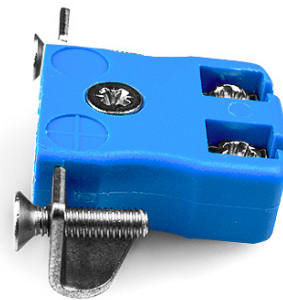

Miniatur-Schnelldraht-Panel-Montage Thermoelement-Steckverbinder mit Edelsthalhalterung JM-K-SSPFQ Typ K JIS

Miniature Socket -

Quick Wire with stainless steel mounting bracket

(dimensions in mm)

Labfacility are the UK's leading manufacturer of Temperature Sensors, Thermocouple Connectors and associated Temperature Instrumentation and stockings of Thermocouple Cables. The Company has been trading since 1971 and is ISO9001 accredited.

**Miniatur-Schnelldraht Thermoelement-Steckverbinder-Panelhalterung mit Edelstahlhalterung JM-K-SSPFQ
Typ K JIS**

Miniatur-Sockel mit Edelstahlhalterungen, ermöglicht eine schnelle, zuverlässige, robuste Montage in die Platte

Spezifikationen**Specifications**

Product Code	XE-9159-001
General Description	Contacts are polarized to ensure correct connection
Thermocouple Type	K JIS
Connector Type	Quick Wire Socket with SS Bracket
Connector Size	Miniature
Colour	Blue
Max. Temperature	220°C
+Positive Contact	Nickel Chromium
-Negative Contact	Nickel Alloy
Standards Met	BS EN 50212:1997. RoHS