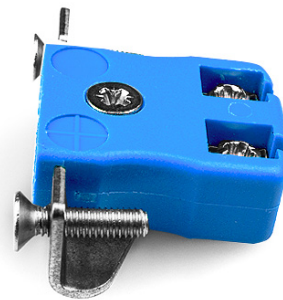

Miniatur-Schnelldraht-Panel-Montage Thermoelement-Steckverbinder mit Edelsthalterung JM-K-SSPFQ Typ K JIS

Miniature Socket -

Quick Wire with stainless steel mounting bracket

(dimensions in mm)

Labfacility are the UK's leading manufacturer of Temperature Sensors, Thermocouple Connectors and associated Temperature Instrumentation and stockings of Thermocouple Cables. The Company has been trading since 1971 and is ISO9001 accredited.

**Miniatur-Schnelldraht Thermoelement-Steckverbinder-Panelhalterung mit Edelstahlhalterung JM-K-SSPFQ
Typ K JIS**

Miniatur-Sockel mit Edelstahlhalterungen, ermöglicht eine schnelle, zuverlässige, robuste Montage in die Platte

Spezifikationen**Specifications**

Product Code	XE-9159-001
General Description	Contacts are polarized to ensure correct connection
Thermocouple Type	K JIS
Connector Type	Quick Wire Socket with SS Bracket
Connector Size	Miniature
Colour	Blue
Max. Temperature	220°C
+Positive Contact	Nickel Chromium
-Negative Contact	Nickel Alloy
Standards Met	BS EN 50212:1997. RoHS