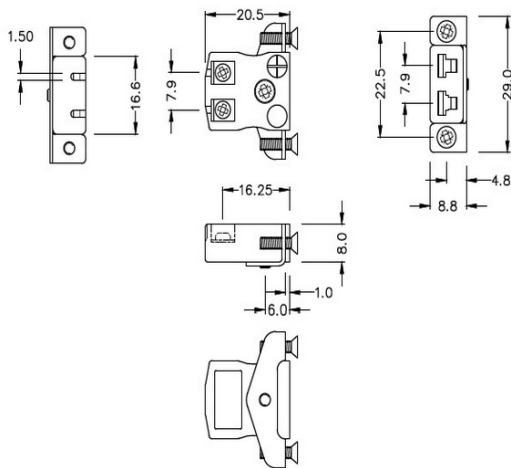

Miniatur-Schnelldraht-Panel-Montage Thermoelement-Steckverbinder mit Edelsthalterung JM-K-SSPFQ Typ K JIS

Miniature Socket -

Quick Wire with stainless steel mounting bracket

(dimensions in mm)

Labfacility are the UK's leading manufacturer of Temperature Sensors, Thermocouple Connectors and associated Temperature Instrumentation and stockings of Thermocouple Cables. The Company has been trading since 1971 and is ISO9001 accredited.

**Miniatur-Schnelldraht Thermoelement-Steckverbinder-Panelhalterung mit Edelstahlhalterung JM-K-SSPFQ
Typ K JIS**

Miniatur-Sockel mit Edelstahlhalterungen, ermöglicht eine schnelle, zuverlässige, robuste Montage in die Platte

Spezifikationen**Specifications**

Product Code	XE-9159-001
General Description	Contacts are polarized to ensure correct connection
Thermocouple Type	K JIS
Connector Type	Quick Wire Socket with SS Bracket
Connector Size	Miniature
Colour	Blue
Max. Temperature	220°C
+Positive Contact	Nickel Chromium
-Negative Contact	Nickel Alloy
Standards Met	BS EN 50212:1997. RoHS