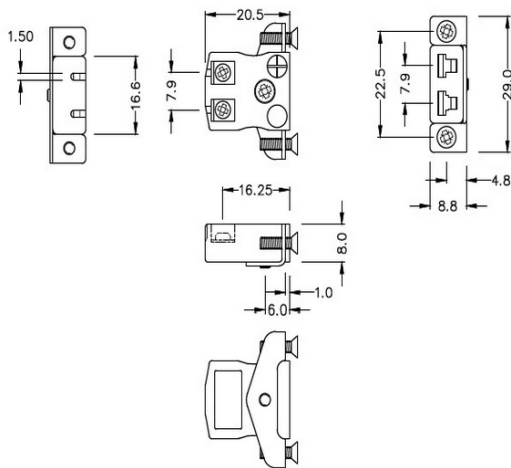

Miniatur-Schnelldraht-Panel-Montage Thermoelement-Steckverbinder mit Edelsthalhalterung JM-K-SSPFQ Typ K JIS

Miniature Socket -

Quick Wire with stainless steel mounting bracket

(dimensions in mm)

Labfacility are the UK's leading manufacturer of Temperature Sensors, Thermocouple Connectors and associated Temperature Instrumentation and stockings of Thermocouple Cables. The Company has been trading since 1971 and is ISO9001 accredited.

**Miniatur-Schnelldraht Thermoelement-Steckverbinder-Panelhalterung mit Edelstahlhalterung JM-K-SSPFQ
Typ K JIS**

Miniatur-Sockel mit Edelstahlhalterungen, ermöglicht eine schnelle, zuverlässige, robuste Montage in die Platte

Spezifikationen**Specifications**

Product Code	XE-9159-001
General Description	Contacts are polarized to ensure correct connection
Thermocouple Type	K JIS
Connector Type	Quick Wire Socket with SS Bracket
Connector Size	Miniature
Colour	Blue
Max. Temperature	220°C
+Positive Contact	Nickel Chromium
-Negative Contact	Nickel Alloy
Standards Met	BS EN 50212:1997. RoHS