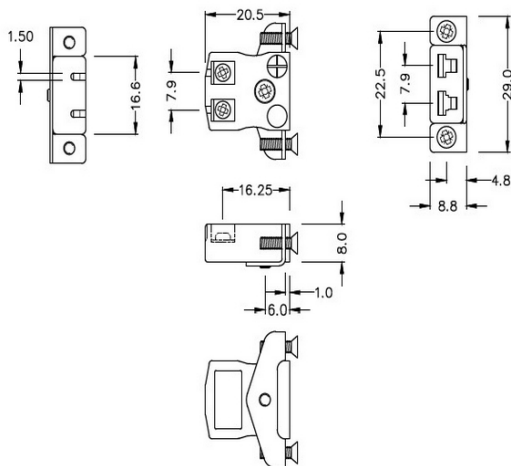

Miniatur-Schnelldraht-Panel-Montage Thermoelement-Steckverbinder mit Edelsthalterung JM-J-SSPFQ Typ J JIS

Miniature Socket -

Quick Wire with stainless steel mounting bracket

(dimensions in mm)

Labfacility are the UK's leading manufacturer of Temperature Sensors, Thermocouple Connectors and associated Temperature Instrumentation and stockings of Thermocouple Cables. The Company has been trading since 1971 and is ISO9001 accredited.

**Miniatur-Schnelldraht Thermoelement-Steckverbinder-Panelhalterung mit Edelstahlhalterung JM-J-SSPFQ
Typ J JIS**

Miniatur-Sockel mit Edelstahlhalterungen, ermöglicht eine schnelle, zuverlässige, robuste Montage in die Platte

Spezifikationen**Specifications**

Product Code	XE-9179-001
General Description	Contacts are polarized to ensure correct connection
Thermocouple Type	J JIS
Connector Type	Quick Wire Socket with SS Bracket
Connector Size	Miniature
Colour	Yellow
Max. Temperature	220°C
+Positive Contact	Iron
-Negative Contact	Copper Nickel
Standards Met	BS EN 50212:1997. RoHS