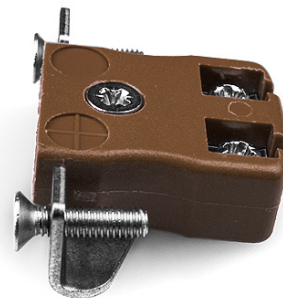

Miniatur-Schnelldraht-Panel-Montage Thermoelement-Steckverbinder mit Edelstahlhalterung JM-T-SSPFQ Typ T JIS

Miniature Socket -

Quick Wire with stainless steel mounting bracket

(dimensions in mm)

Labfacility are the UK's leading manufacturer of Temperature Sensors, Thermocouple Connectors and associated Temperature Instrumentation and stockings of Thermocouple Cables. The Company has been trading since 1971 and is ISO9001 accredited.

**Miniatur-Schnelldraht Thermoelement-Steckverbinder-Panelhalterung mit Edelstahlhalterung JM-T-SSPFQ
Typ T JIS**

Miniatur-Sockel mit Edelstahlhalterungen, ermöglicht eine schnelle, zuverlässige, robuste Montage in die Platte

Spezifikationen**Specifications**

Product Code	XE-9259-001
General Description	Contacts are polarized to ensure correct connection
Thermocouple Type	T JIS
Connector Type	Quick Wire Socket with SS Bracket
Connector Size	Miniature
Colour	Brown
Max. Temperature	220°C
+Positive Contact	Copper
-Negative Contact	Copper Nickel
Standards Met	BS EN 50212:1997. RoHS