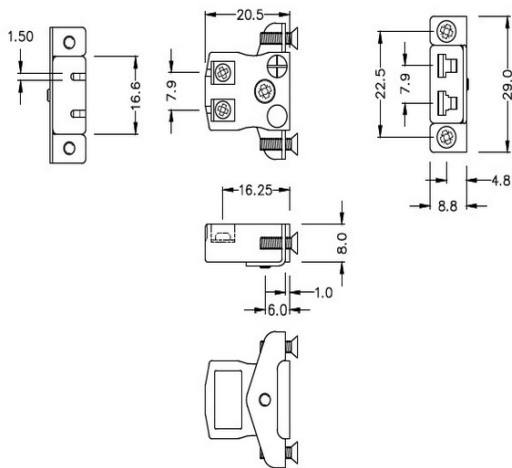

Miniatur-Schnelldraht-Panel-Montage Thermoelement-Steckverbinder mit Edelstahlhalterung JM-T-SSPFQ Typ T JIS

Miniature Socket -

Quick Wire with stainless steel mounting bracket

(dimensions in mm)

Labfacility are the UK's leading manufacturer of Temperature Sensors, Thermocouple Connectors and associated Temperature Instrumentation and stockings of Thermocouple Cables. The Company has been trading since 1971 and is ISO9001 accredited.

**Miniatur-Schnelldraht Thermoelement-Steckverbinder-Panelhalterung mit Edelstahlhalterung JM-T-SSPFQ
Typ T JIS**

Miniatur-Sockel mit Edelstahlhalterungen, ermöglicht eine schnelle, zuverlässige, robuste Montage in die Platte

Spezifikationen**Specifications**

Product Code	XE-9259-001
General Description	Contacts are polarized to ensure correct connection
Thermocouple Type	T JIS
Connector Type	Quick Wire Socket with SS Bracket
Connector Size	Miniature
Colour	Brown
Max. Temperature	220°C
+Positive Contact	Copper
-Negative Contact	Copper Nickel
Standards Met	BS EN 50212:1997. RoHS