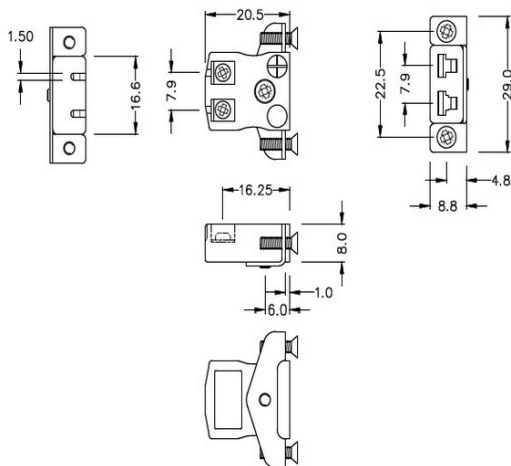

Miniatur-Schnelldraht-Panel-Montage Thermoelement-Steckverbinder mit Edelsthalterung JM-B-SSPFQ Typ B JIS

Miniature Socket -

Quick Wire with stainless steel mounting bracket

(dimensions in mm)

Labfacility are the UK's leading manufacturer of Temperature Sensors, Thermocouple Connectors and associated Temperature Instrumentation and stockings of Thermocouple Cables. The Company has been trading since 1971 and is ISO9001 accredited.

**Miniatur-Schnelldraht Thermoelement-Steckverbinder-Panelhalterung mit Edelstahlhalterung JM-B-SSPFQ
Typ B JIS**

Miniatur-Sockel mit Edelstahlhalterungen, ermöglicht eine schnelle, zuverlässige, robuste Montage in die Platte

Spezifikationen**Specifications**

Product Code	XE-9219-001
General Description	Contacts are polarized to ensure correct connection
Thermocouple Type	B JIS
Connector Type	Quick Wire Socket with SS Bracket
Connector Size	Miniature
Colour	Grey
Max. Temperature	220°C
+Positive Contact	Copper
-Negative Contact	Copper
Standards Met	BS EN 50212:1997. RoHS