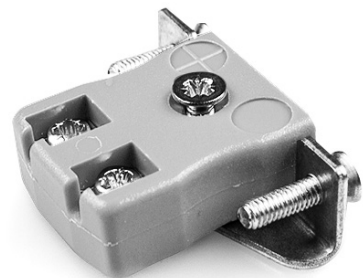

Miniatur-Schnelldraht-Panel-Montage Thermoelement-Steckverbinder mit Edelsthalterung JM-B-SSPFQ Typ B JIS

Miniature Socket -

Quick Wire with stainless steel mounting bracket

(dimensions in mm)

Labfacility are the UK's leading manufacturer of Temperature Sensors, Thermocouple Connectors and associated Temperature Instrumentation and stockings of Thermocouple Cables. The Company has been trading since 1971 and is ISO9001 accredited.

**Miniatur-Schnelldraht Thermoelement-Steckverbinder-Panelhalterung mit Edelstahlhalterung JM-B-SSPFQ
Typ B JIS**

Miniatur-Sockel mit Edelstahlhalterungen, ermöglicht eine schnelle, zuverlässige, robuste Montage in die Platte

Spezifikationen**Specifications**

Product Code	XE-9219-001
General Description	Contacts are polarized to ensure correct connection
Thermocouple Type	B JIS
Connector Type	Quick Wire Socket with SS Bracket
Connector Size	Miniature
Colour	Grey
Max. Temperature	220°C
+Positive Contact	Copper
-Negative Contact	Copper
Standards Met	BS EN 50212:1997. RoHS