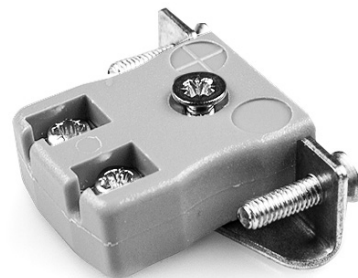

Miniatur-Schnelldraht-Panel-Montage Thermoelement-Steckverbinder mit Edelstahlhalterung JM-B-SSPFQ Typ B JIS

Miniature Socket -

Quick Wire with stainless steel mounting bracket

(dimensions in mm)

Labfacility are the UK's leading manufacturer of Temperature Sensors, Thermocouple Connectors and associated Temperature Instrumentation and stockings of Thermocouple Cables. The Company has been trading since 1971 and is ISO9001 accredited.

**Miniatur-Schnelldraht Thermoelement-Steckverbinder-Panelhalterung mit Edelstahlhalterung JM-B-SSPFQ
Typ B JIS**

Miniatur-Sockel mit Edelstahlhalterungen, ermöglicht eine schnelle, zuverlässige, robuste Montage in die Platte

Spezifikationen**Specifications**

Product Code	XE-9219-001
General Description	Contacts are polarized to ensure correct connection
Thermocouple Type	B JIS
Connector Type	Quick Wire Socket with SS Bracket
Connector Size	Miniature
Colour	Grey
Max. Temperature	220°C
+Positive Contact	Copper
-Negative Contact	Copper
Standards Met	BS EN 50212:1997. RoHS