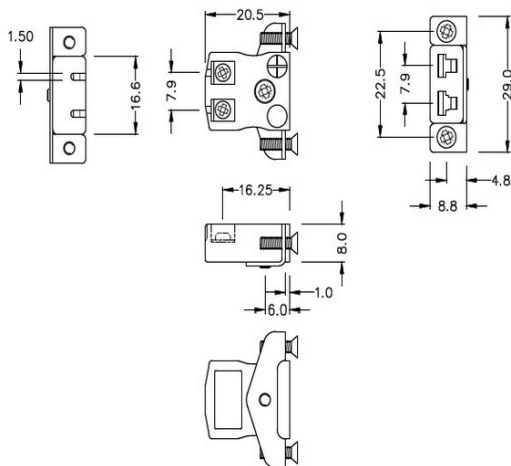

Miniatur-Schnelldraht-Panel-Montage Thermoelement-Steckverbinder mit Edelstahlhalterung JM-E-SSPFQ Typ E JIS

Miniature Socket -

Quick Wire with stainless steel mounting bracket

(dimensions in mm)

Labfacility are the UK's leading manufacturer of Temperature Sensors, Thermocouple Connectors and associated Temperature Instrumentation and stockings of Thermocouple Cables. The Company has been trading since 1971 and is ISO9001 accredited.

**Miniatur-Schnelldraht Thermoelement-Steckverbinder-Panelhalterung mit Edelstahlhalterung JM-E-SSPFQ
Typ E JIS**

Miniatur-Sockel mit Edelstahlhalterungen, ermöglicht eine schnelle, zuverlässige, robuste Montage in die Platte

Spezifikationen**Specifications**

Product Code	XE-9239-001
General Description	Contacts are polarized to ensure correct connection
Thermocouple Type	E JIS
Connector Type	Quick Wire Socket with SS Bracket
Connector Size	Miniature
Colour	Violet
Max. Temperature	220°C
+Positive Contact	Nickel Chromium
-Negative Contact	Copper Nickel
Standards Met	BS EN 50212:1997. RoHS