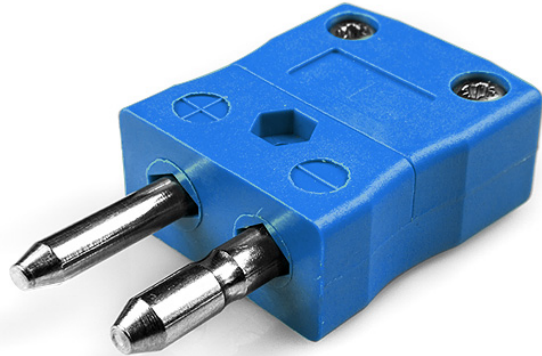

# Standard Thermoelement Stecker JS-K-M Typ K JIS

**Standard in-line Plug**  
(dimensions in mm)

Labfacility are the UK's leading manufacturer of Temperature Sensors, Thermocouple Connectors and associated Temperature Instrumentation and stockings of Thermocouple Cables. The Company has been trading since 1971 and is ISO9001 accredited.

**Standard Thermoelement Stecker JS-K-M Typ K JIS**

Kontakte werden aus echten Thermoelementlegierungen hergestellt. Geeignet für industrielle Anwendungen

**Spezifikationen****Specifications**

<b>Product Code</b>	XE-9270-001
<b>General Description</b>	Contacts are polarised to prevent incorrect connection
<b>Thermocouple Type</b>	K JIS
<b>Connector Type</b>	Plug
<b>Connector Size</b>	Standard
<b>Colour</b>	Blue
<b>Max. Temperature</b>	220°C
<b>Pins</b>	Solid Round Pins
<b>+Positive Contact</b>	Nickel Chromium
<b>-Negative Contact</b>	Nickel Alloy
<b>Standards Met</b>	BS EN 50212:1997. RoHS