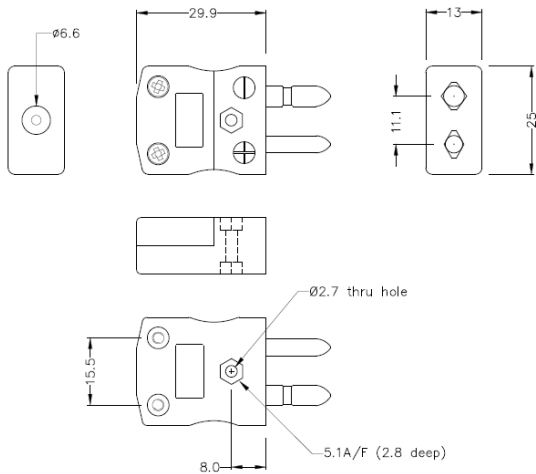

# Standard Thermoelement Stecker JS-K-M Typ K JIS

**Standard in-line Plug**  
(dimensions in mm)

Labfacility are the UK's leading manufacturer of Temperature Sensors, Thermocouple Connectors and associated Temperature Instrumentation and stockings of Thermocouple Cables. The Company has been trading since 1971 and is ISO9001 accredited.

**Standard Thermoelement Stecker JS-K-M Typ K JIS**

Kontakte werden aus echten Thermoelementlegierungen hergestellt. Geeignet für industrielle Anwendungen

**Spezifikationen****Specifications**

<b>Product Code</b>	XE-9270-001
<b>General Description</b>	Contacts are polarised to prevent incorrect connection
<b>Thermocouple Type</b>	K JIS
<b>Connector Type</b>	Plug
<b>Connector Size</b>	Standard
<b>Colour</b>	Blue
<b>Max. Temperature</b>	220°C
<b>Pins</b>	Solid Round Pins
<b>+Positive Contact</b>	Nickel Chromium
<b>-Negative Contact</b>	Nickel Alloy
<b>Standards Met</b>	BS EN 50212:1997. RoHS