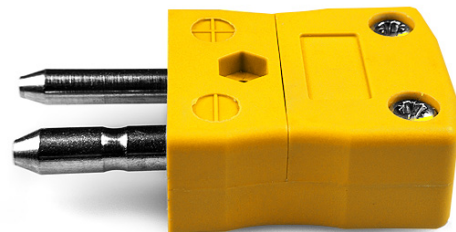

Standard Thermoelement Stecker JS-J-M Typ J JIS

Standard in-line Plug
(dimensions in mm)

Labfacility are the UK's leading manufacturer of Temperature Sensors, Thermocouple Connectors and associated Temperature Instrumentation and stockings of Thermocouple Cables. The Company has been trading since 1971 and is ISO9001 accredited.

Standard Thermoelement Stecker JS-J-M Typ J JIS

Kontakte werden aus echten Thermoelementlegierungen hergestellt. Geeignet für industrielle Anwendungen

Spezifikationen**Specifications**

Product Code	XE-9290-001
General Description	Contacts are polarised to prevent incorrect connection
Thermocouple Type	J JIS
Connector Type	Plug
Connector Size	Standard
Colour	Yellow
Max. Temperature	220°C
Pins	Solid Round Pins
+Positive Contact	Iron
-Negative Contact	Copper Nickel
Standards Met	BS EN 50212:1997. RoHS