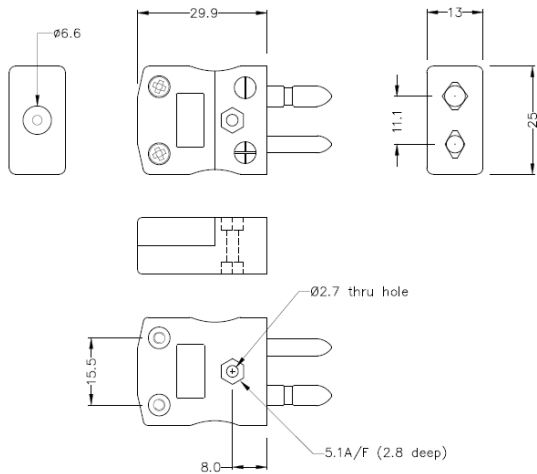

Standard Thermoelement Stecker JS-J-M Typ J JIS

Standard in-line Plug
(dimensions in mm)

Labfacility are the UK's leading manufacturer of Temperature Sensors, Thermocouple Connectors and associated Temperature Instrumentation and stockings of Thermocouple Cables. The Company has been trading since 1971 and is ISO9001 accredited.

Standard Thermoelement Stecker JS-J-M Typ J JIS

Kontakte werden aus echten Thermoelementlegierungen hergestellt. Geeignet für industrielle Anwendungen

Spezifikationen**Specifications**

Product Code	XE-9290-001
General Description	Contacts are polarised to prevent incorrect connection
Thermocouple Type	J JIS
Connector Type	Plug
Connector Size	Standard
Colour	Yellow
Max. Temperature	220°C
Pins	Solid Round Pins
+Positive Contact	Iron
-Negative Contact	Copper Nickel
Standards Met	BS EN 50212:1997. RoHS