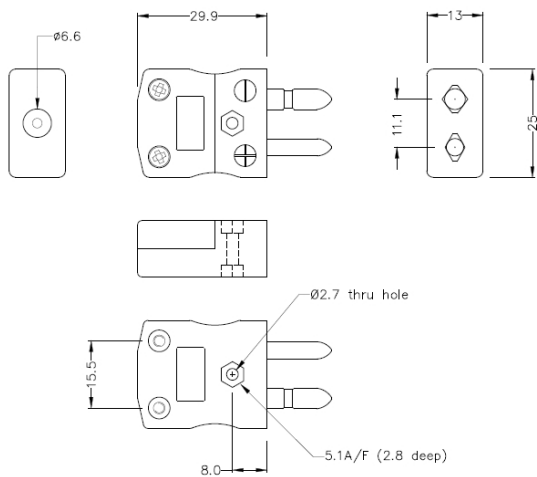

Standard Thermoelement Stecker JS-R/S-M Typ R/S JIS

Standard in-line Plug
(dimensions in mm)

Labfacility are the UK's leading manufacturer of Temperature Sensors, Thermocouple Connectors and associated Temperature Instrumentation and stockings of Thermocouple Cables. The Company has been trading since 1971 and is ISO9001 accredited.

Standard Thermoelement Stecker JS-R/S-M Typ R/S JIS

Kontakte werden aus echten Thermoelementlegierungen hergestellt. Geeignet für industrielle Anwendungen

Spezifikationen**Specifications**

| | |
|----------------------------|--|
| Product Code | XE-9310-001 |
| General Description | Contacts are polarised to prevent incorrect connection |
| Thermocouple Type | R/S JIS |
| Connector Type | Plug |
| Connector Size | Standard |
| Colour | Black |
| Max. Temperature | 220°C |
| Pins | Solid Round Pins |
| +Positive Contact | Copper |
| -Negative Contact | Copper Alloy |
| Standards Met | BS EN 50212:1997. RoHS |