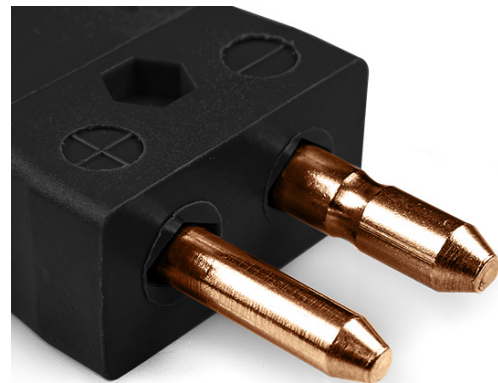

Standard Thermoelement Stecker JS-R/S-M Typ R/S JIS

Standard in-line Plug
(dimensions in mm)

Labfacility are the UK's leading manufacturer of Temperature Sensors, Thermocouple Connectors and associated Temperature Instrumentation and stockings of Thermocouple Cables. The Company has been trading since 1971 and is ISO9001 accredited.

Standard Thermoelement Stecker JS-R/S-M Typ R/S JIS

Kontakte werden aus echten Thermoelementlegierungen hergestellt. Geeignet für industrielle Anwendungen

Spezifikationen**Specifications**

Product Code	XE-9310-001
General Description	Contacts are polarised to prevent incorrect connection
Thermocouple Type	R/S JIS
Connector Type	Plug
Connector Size	Standard
Colour	Black
Max. Temperature	220°C
Pins	Solid Round Pins
+Positive Contact	Copper
-Negative Contact	Copper Alloy
Standards Met	BS EN 50212:1997. RoHS