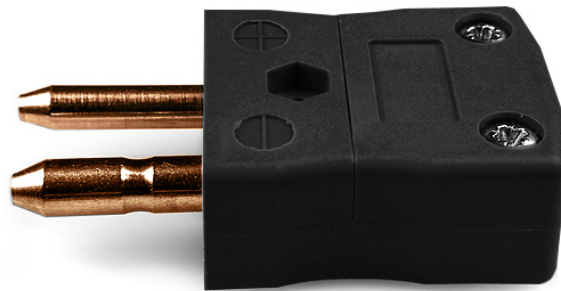

Standard Thermoelement Stecker JS-R/S-M Typ R/S JIS

Standard in-line Plug
(dimensions in mm)

Labfacility are the UK's leading manufacturer of Temperature Sensors, Thermocouple Connectors and associated Temperature Instrumentation and stockings of Thermocouple Cables. The Company has been trading since 1971 and is ISO9001 accredited.

Standard Thermoelement Stecker JS-R/S-M Typ R/S JIS

Kontakte werden aus echten Thermoelementlegierungen hergestellt. Geeignet für industrielle Anwendungen

Spezifikationen**Specifications**

Product Code	XE-9310-001
General Description	Contacts are polarised to prevent incorrect connection
Thermocouple Type	R/S JIS
Connector Type	Plug
Connector Size	Standard
Colour	Black
Max. Temperature	220°C
Pins	Solid Round Pins
+Positive Contact	Copper
-Negative Contact	Copper Alloy
Standards Met	BS EN 50212:1997. RoHS