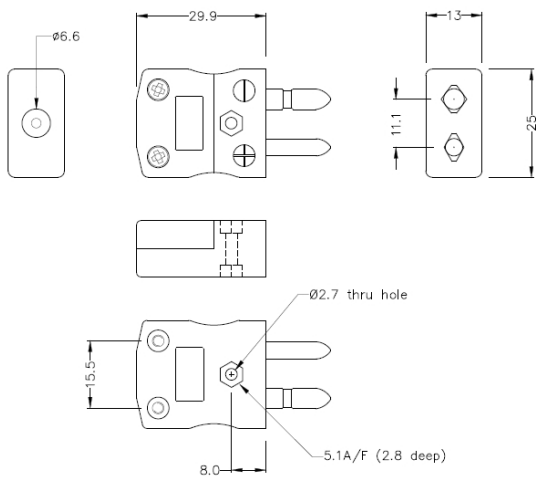

Standard Thermoelement Stecker JS-R/S-M Typ R/S JIS

Standard in-line Plug
(dimensions in mm)

Labfacility are the UK's leading manufacturer of Temperature Sensors, Thermocouple Connectors and associated Temperature Instrumentation and stockings of Thermocouple Cables. The Company has been trading since 1971 and is ISO9001 accredited.

Standard Thermoelement Stecker JS-R/S-M Typ R/S JIS

Kontakte werden aus echten Thermoelementlegierungen hergestellt. Geeignet für industrielle Anwendungen

Spezifikationen**Specifications**

Product Code	XE-9310-001
General Description	Contacts are polarised to prevent incorrect connection
Thermocouple Type	R/S JIS
Connector Type	Plug
Connector Size	Standard
Colour	Black
Max. Temperature	220°C
Pins	Solid Round Pins
+Positive Contact	Copper
-Negative Contact	Copper Alloy
Standards Met	BS EN 50212:1997. RoHS