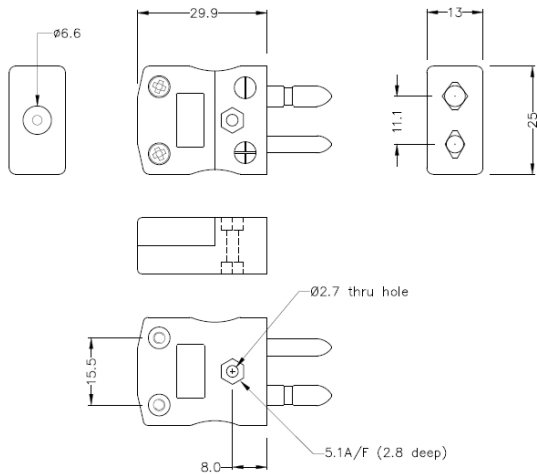

Standard Thermoelement Stecker JS-E-M Typ E JIS

Standard in-line Plug
(dimensions in mm)

Labfacility are the UK's leading manufacturer of Temperature Sensors, Thermocouple Connectors and associated Temperature Instrumentation and stockings of Thermocouple Cables. The Company has been trading since 1971 and is ISO9001 accredited.

Standard Thermoelement Stecker JS-E-M Typ E JIS

Kontakte werden aus echten Thermoelementlegierungen hergestellt. Geeignet für industrielle Anwendungen

Spezifikationen**Specifications**

Product Code	XE-9350-001
General Description	Contacts are polarised to prevent incorrect connection
Thermocouple Type	E JIS
Connector Type	Plug
Connector Size	Standard
Colour	Violet
Max. Temperature	220°C
Pins	Solid Round Pins
+Positive Contact	Nickel Chromium
-Negative Contact	Copper Nickel
Standards Met	BS EN 50212:1997. RoHS