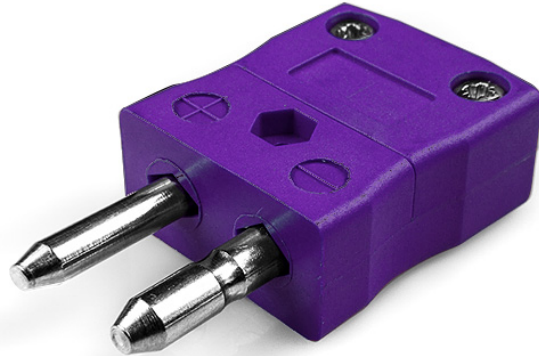

Standard Thermoelement Stecker JS-E-M Typ E JIS

Standard in-line Plug
(dimensions in mm)

Labfacility are the UK's leading manufacturer of Temperature Sensors, Thermocouple Connectors and associated Temperature Instrumentation and stockings of Thermocouple Cables. The Company has been trading since 1971 and is ISO9001 accredited.

Standard Thermoelement Stecker JS-E-M Typ E JIS

Kontakte werden aus echten Thermoelementlegierungen hergestellt. Geeignet für industrielle Anwendungen

Spezifikationen**Specifications**

Product Code	XE-9350-001
General Description	Contacts are polarised to prevent incorrect connection
Thermocouple Type	E JIS
Connector Type	Plug
Connector Size	Standard
Colour	Violet
Max. Temperature	220°C
Pins	Solid Round Pins
+Positive Contact	Nickel Chromium
-Negative Contact	Copper Nickel
Standards Met	BS EN 50212:1997. RoHS