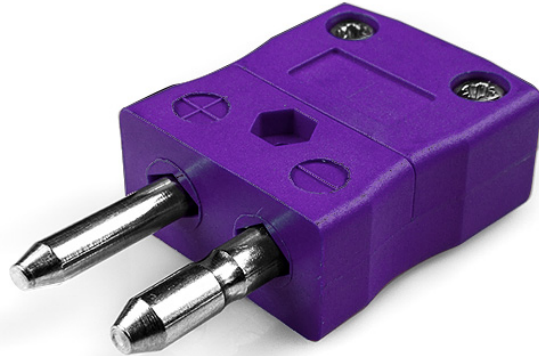

# Standard Thermoelement Stecker JS-E-M Typ E JIS

**Standard in-line Plug**  
(dimensions in mm)

Labfacility are the UK's leading manufacturer of Temperature Sensors, Thermocouple Connectors and associated Temperature Instrumentation and stockings of Thermocouple Cables. The Company has been trading since 1971 and is ISO9001 accredited.

**Standard Thermoelement Stecker JS-E-M Typ E JIS**

Kontakte werden aus echten Thermoelementlegierungen hergestellt. Geeignet für industrielle Anwendungen

**Spezifikationen****Specifications**

<b>Product Code</b>	XE-9350-001
<b>General Description</b>	Contacts are polarised to prevent incorrect connection
<b>Thermocouple Type</b>	E JIS
<b>Connector Type</b>	Plug
<b>Connector Size</b>	Standard
<b>Colour</b>	Violet
<b>Max. Temperature</b>	220°C
<b>Pins</b>	Solid Round Pins
<b>+Positive Contact</b>	Nickel Chromium
<b>-Negative Contact</b>	Copper Nickel
<b>Standards Met</b>	BS EN 50212:1997. RoHS