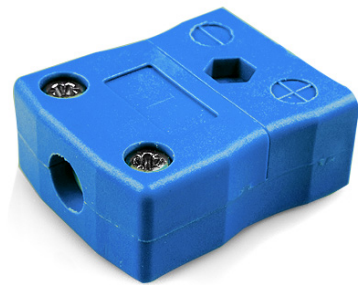

## Standard Thermoelement Connector In-Line Socket JS-K-F Typ K JIS

**Standard in-line Socket**  
(dimensions in mm)

Labfacility are the UK's leading manufacturer of Temperature Sensors, Thermocouple Connectors and associated Temperature Instrumentation and stockings of Thermocouple Cables. The Company has been trading since 1971 and is ISO9001 accredited.

**Standard Thermoelement Connector In-Line Socket JS-K-F Typ K JIS**

Akzeptiert Standard-Rundstecker, geeignet für industrielle Anwendungen

**Spezifikationen****Specifications**

<b>Product Code</b>	XE-9272-001
<b>General Description</b>	Accepts standard round plug pins, contacts are polarised to prevent incorrect connection.
<b>Thermocouple Type</b>	K JIS
<b>Connector Type</b>	Socket
<b>Connector Size</b>	Standard
<b>Colour</b>	Blue
<b>Max. Temperature</b>	220°C
<b>+Positive Contact</b>	Nickel Chromium
<b>-Negative Contact</b>	Nickel Alloy
<b>Standards Met</b>	BS EN 50212:1997. RoHS