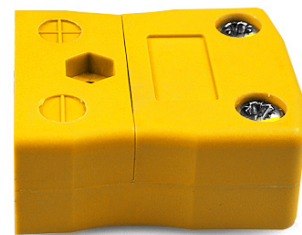

## Standard Thermoelement Connector In-Line Socket JS-J-F Typ J JIS

**Standard in-line Socket**  
(dimensions in mm)

Labfacility are the UK's leading manufacturer of Temperature Sensors, Thermocouple Connectors and associated Temperature Instrumentation and stockings of Thermocouple Cables. The Company has been trading since 1971 and is ISO9001 accredited.

**Standard Thermoelement Connector In-Line Socket JS-J-F Typ J JIS**

Akzeptiert Standard-Rundstecker, geeignet für industrielle Anwendungen

**Spezifikationen****Specifications**

<b>Product Code</b>	XE-9292-001
<b>General Description</b>	Accepts standard round plug pins, contacts are polarised to prevent incorrect connection.
<b>Thermocouple Type</b>	J JIS
<b>Connector Type</b>	Socket
<b>Connector Size</b>	Standard
<b>Colour</b>	Yellow
<b>Max. Temperature</b>	220°C
<b>+Positive Contact</b>	Iron
<b>-Negative Contact</b>	Copper Nickel
<b>Standards Met</b>	BS EN 50212:1997. RoHS