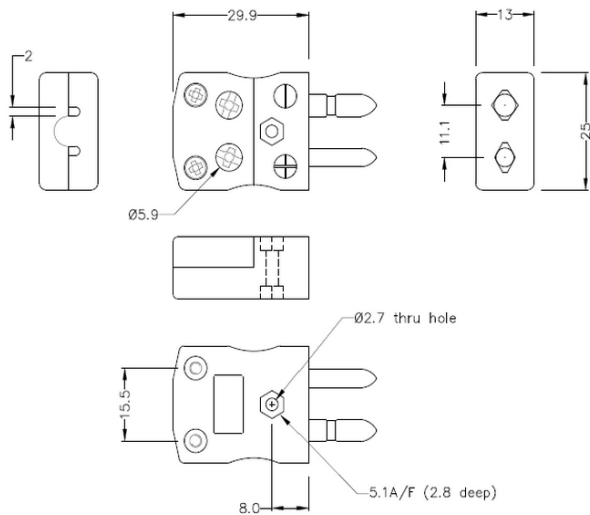

Standard-Schnelldraht-Thermoelementstecker JS-K-MQ Typ K JIS

Standard in-line Plug - Quick Wire
(dimensions in mm)

Labfacility are the UK's leading manufacturer of Temperature Sensors, Thermocouple Connectors and associated Temperature Instrumentation and stockings of Thermocouple Cables. The Company has been trading since 1971 and is ISO9001 accredited.

Standard-Schnelldraht-Thermoelementstecker JS-K-MQ Typ K JIS

Einfache "Jab-in" Verbindung für schnelle Beendigung, drücken Sie einfach Draht in und ziehen Sie Schraube.
Kontakte werden polarisiert, um eine falsche Verbindung zu verhindern

Spezifikationen**Specifications**

Product Code	XE-9282-001
General Description	Easy 'jab-in' connection for rapid termination, contacts are polarised to prevent incorrect connection.
Thermocouple Type	K JIS
Connector Type	Quick Wire Plug
Connector Size	Standard
Colour	Blue
Max. Temperature	220°C
Pins	Solid Round Pins
+Positive Contact	Nickel Chromium
-Negative Contact	Nickel Alloy
Standards Met	BS EN 50212:1997. RoHS