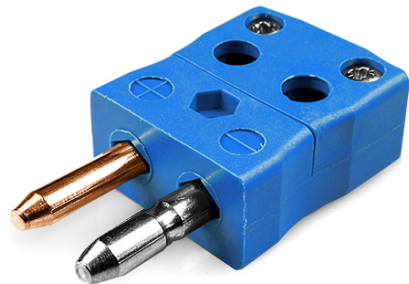

Standard-Schnelldraht-Thermoelementstecker JS-K-MQ Typ K JIS

Standard in-line Plug - Quick Wire
(dimensions in mm)

Labfacility are the UK's leading manufacturer of Temperature Sensors, Thermocouple Connectors and associated Temperature Instrumentation and stockings of Thermocouple Cables. The Company has been trading since 1971 and is ISO9001 accredited.

Standard-Schnelldraht-Thermoelementstecker JS-K-MQ Typ K JIS

Einfache "Jab-in" Verbindung für schnelle Beendigung, drücken Sie einfach Draht in und ziehen Sie Schraube.
Kontakte werden polarisiert, um eine falsche Verbindung zu verhindern

Spezifikationen**Specifications**

Product Code	XE-9282-001
General Description	Easy 'jab-in' connection for rapid termination, contacts are polarised to prevent incorrect connection.
Thermocouple Type	K JIS
Connector Type	Quick Wire Plug
Connector Size	Standard
Colour	Blue
Max. Temperature	220°C
Pins	Solid Round Pins
+Positive Contact	Nickel Chromium
-Negative Contact	Nickel Alloy
Standards Met	BS EN 50212:1997. RoHS