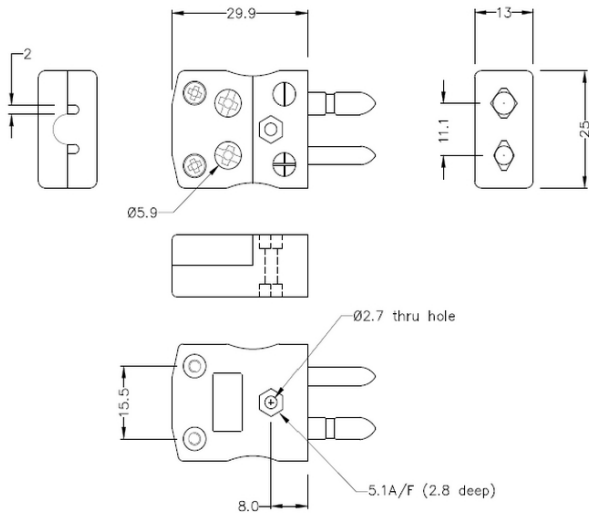

Standard-Schnelldraht-Thermoelementstecker JS-K-MQ Typ K JIS

Standard in-line Plug - Quick Wire
(dimensions in mm)

Labfacility are the UK's leading manufacturer of Temperature Sensors, Thermocouple Connectors and associated Temperature Instrumentation and stockings of Thermocouple Cables. The Company has been trading since 1971 and is ISO9001 accredited.

Standard-Schnelldraht-Thermoelementstecker JS-K-MQ Typ K JIS

Einfache "Jab-in" Verbindung für schnelle Beendigung, drücken Sie einfach Draht in und ziehen Sie Schraube.
Kontakte werden polarisiert, um eine falsche Verbindung zu verhindern

Spezifikationen**Specifications**

Product Code	XE-9282-001
General Description	Easy 'jab-in' connection for rapid termination, contacts are polarised to prevent incorrect connection.
Thermocouple Type	K JIS
Connector Type	Quick Wire Plug
Connector Size	Standard
Colour	Blue
Max. Temperature	220°C
Pins	Solid Round Pins
+Positive Contact	Nickel Chromium
-Negative Contact	Nickel Alloy
Standards Met	BS EN 50212:1997. RoHS