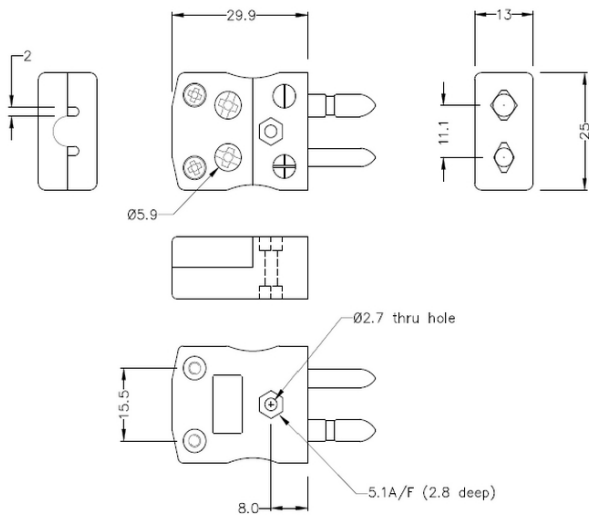

Standard-Schnelldraht-Thermoelementstecker JS-K-MQ Typ K JIS

Standard in-line Plug - Quick Wire
(dimensions in mm)

Labfacility are the UK's leading manufacturer of Temperature Sensors, Thermocouple Connectors and associated Temperature Instrumentation and stockings of Thermocouple Cables. The Company has been trading since 1971 and is ISO9001 accredited.

Standard-Schnelldraht-Thermoelementstecker JS-K-MQ Typ K JIS

Einfache "Jab-in" Verbindung für schnelle Beendigung, drücken Sie einfach Draht in und ziehen Sie Schraube.
Kontakte werden polarisiert, um eine falsche Verbindung zu verhindern

Spezifikationen**Specifications**

Product Code	XE-9282-001
General Description	Easy 'jab-in' connection for rapid termination, contacts are polarised to prevent incorrect connection.
Thermocouple Type	K JIS
Connector Type	Quick Wire Plug
Connector Size	Standard
Colour	Blue
Max. Temperature	220°C
Pins	Solid Round Pins
+Positive Contact	Nickel Chromium
-Negative Contact	Nickel Alloy
Standards Met	BS EN 50212:1997. RoHS