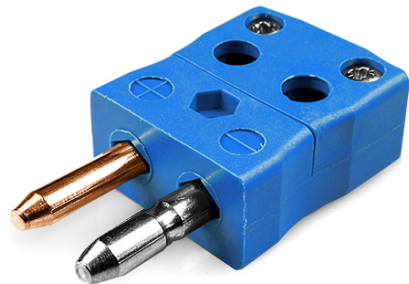

Standard-Schnelldraht-Thermoelementstecker JS-K-MQ Typ K JIS

Standard in-line Plug - Quick Wire
(dimensions in mm)

Labfacility are the UK's leading manufacturer of Temperature Sensors, Thermocouple Connectors and associated Temperature Instrumentation and stockings of Thermocouple Cables. The Company has been trading since 1971 and is ISO9001 accredited.

Standard-Schnelldraht-Thermoelementstecker JS-K-MQ Typ K JIS

Einfache "Jab-in" Verbindung für schnelle Beendigung, drücken Sie einfach Draht in und ziehen Sie Schraube.
 Kontakte werden polarisiert, um eine falsche Verbindung zu verhindern

Spezifikationen
Specifications

Product Code	XE-9282-001
General Description	Easy 'jab-in' connection for rapid termination, contacts are polarised to prevent incorrect connection.
Thermocouple Type	K JIS
Connector Type	Quick Wire Plug
Connector Size	Standard
Colour	Blue
Max. Temperature	220°C
Pins	Solid Round Pins
+Positive Contact	Nickel Chromium
-Negative Contact	Nickel Alloy
Standards Met	BS EN 50212:1997. RoHS