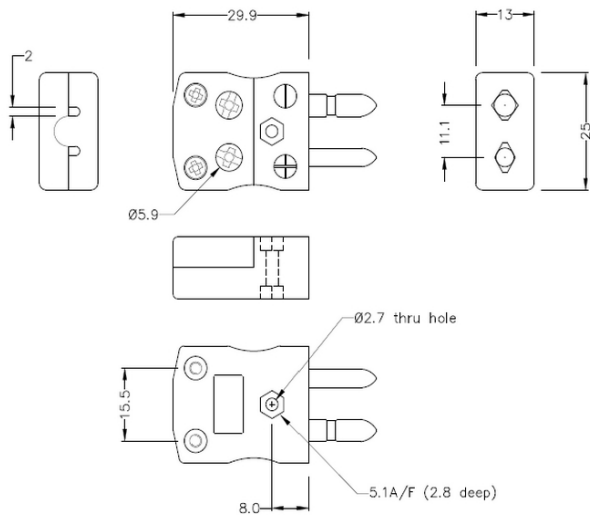

Standard-Schnelldraht-Thermoelementstecker JS-K-MQ Typ K JIS

Standard in-line Plug - Quick Wire
(dimensions in mm)

Labfacility are the UK's leading manufacturer of Temperature Sensors, Thermocouple Connectors and associated Temperature Instrumentation and stockings of Thermocouple Cables. The Company has been trading since 1971 and is ISO9001 accredited.

Standard-Schnelldraht-Thermoelementstecker JS-K-MQ Typ K JIS

Einfache "Jab-in" Verbindung für schnelle Beendigung, drücken Sie einfach Draht in und ziehen Sie Schraube.
 Kontakte werden polarisiert, um eine falsche Verbindung zu verhindern

Spezifikationen
Specifications

Product Code	XE-9282-001
General Description	Easy 'jab-in' connection for rapid termination, contacts are polarised to prevent incorrect connection.
Thermocouple Type	K JIS
Connector Type	Quick Wire Plug
Connector Size	Standard
Colour	Blue
Max. Temperature	220°C
Pins	Solid Round Pins
+Positive Contact	Nickel Chromium
-Negative Contact	Nickel Alloy
Standards Met	BS EN 50212:1997. RoHS