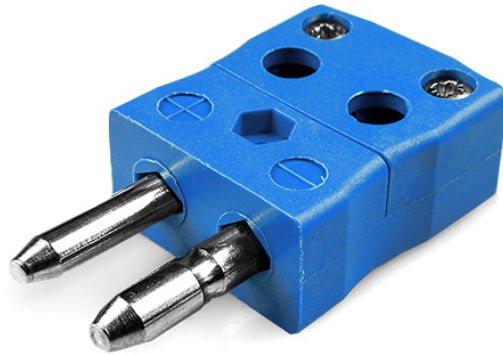

Standard-Schnelldraht-Thermoelementstecker JS-K-MQ Typ K JIS

Standard in-line Plug - Quick Wire
(dimensions in mm)

Labfacility are the UK's leading manufacturer of Temperature Sensors, Thermocouple Connectors and associated Temperature Instrumentation and stockings of Thermocouple Cables. The Company has been trading since 1971 and is ISO9001 accredited.

Standard-Schnelldraht-Thermoelementstecker JS-K-MQ Typ K JIS

Einfache "Jab-in" Verbindung für schnelle Beendigung, drücken Sie einfach Draht in und ziehen Sie Schraube.
Kontakte werden polarisiert, um eine falsche Verbindung zu verhindern

Spezifikationen**Specifications**

Product Code	XE-9282-001
General Description	Easy 'jab-in' connection for rapid termination, contacts are polarised to prevent incorrect connection.
Thermocouple Type	K JIS
Connector Type	Quick Wire Plug
Connector Size	Standard
Colour	Blue
Max. Temperature	220°C
Pins	Solid Round Pins
+Positive Contact	Nickel Chromium
-Negative Contact	Nickel Alloy
Standards Met	BS EN 50212:1997. RoHS