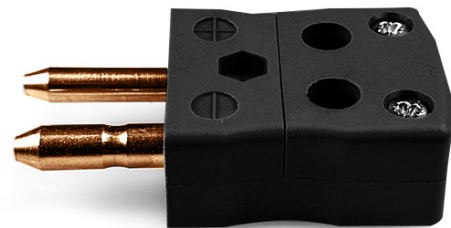

Standard-Schnelldraht-Thermokopplerstecker JS-R/S-MQ Typ R/S JIS

Standard in-line Plug - Quick Wire
(dimensions in mm)

Labfacility are the UK's leading manufacturer of Temperature Sensors, Thermocouple Connectors and associated Temperature Instrumentation and stockings of Thermocouple Cables. The Company has been trading since 1971 and is ISO9001 accredited.

Standard-Schnelldraht-Thermokopplerstecker JS-R/S-MQ Typ R/S JIS

Einfache "Jab-in" Verbindung für schnelle Beendigung, drücken Sie einfach Draht in und ziehen Sie Schraube.
Kontakte werden polarisiert, um eine falsche Verbindung zu verhindern

Spezifikationen**Specifications**

Product Code	XE-9322-001
General Description	Easy 'jab-in' connection for rapid termination, contacts are polarised to prevent incorrect connection.
Thermocouple Type	R/S JIS
Connector Type	Quick Wire Plug
Connector Size	Standard
Colour	Black
Max. Temperature	220°C
Pins	Solid Round Pins
+Positive Contact	Copper
-Negative Contact	Copper Alloy
Standards Met	BS EN 50212:1997. RoHS