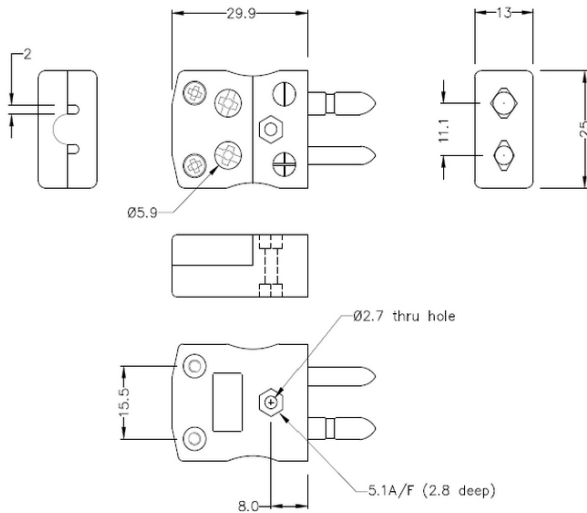

Standard-Schnelldraht-Thermokopplerstecker JS-R/S-MQ Typ R/S JIS

Standard in-line Plug - Quick Wire
(dimensions in mm)

Labfacility are the UK's leading manufacturer of Temperature Sensors, Thermocouple Connectors and associated Temperature Instrumentation and stockings of Thermocouple Cables. The Company has been trading since 1971 and is ISO9001 accredited.

Standard-Schnelldraht-Thermokopplerstecker JS-R/S-MQ Typ R/S JIS

Einfache "Jab-in" Verbindung für schnelle Beendigung, drücken Sie einfach Draht in und ziehen Sie Schraube.
Kontakte werden polarisiert, um eine falsche Verbindung zu verhindern

Spezifikationen**Specifications**

Product Code	XE-9322-001
General Description	Easy 'jab-in' connection for rapid termination, contacts are polarised to prevent incorrect connection.
Thermocouple Type	R/S JIS
Connector Type	Quick Wire Plug
Connector Size	Standard
Colour	Black
Max. Temperature	220°C
Pins	Solid Round Pins
+Positive Contact	Copper
-Negative Contact	Copper Alloy
Standards Met	BS EN 50212:1997. RoHS