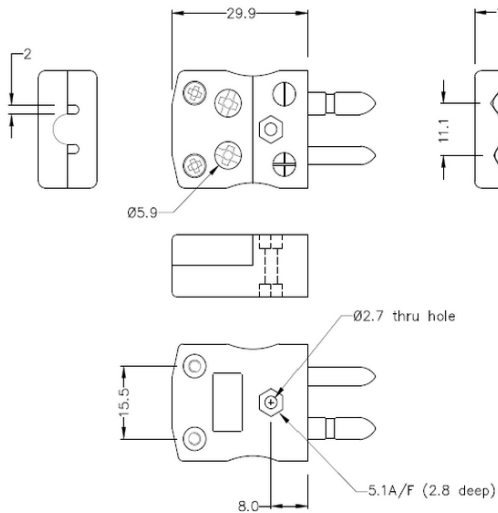

Standard-Schnelldraht-Thermokopplerstecker JS-R/S-MQ Typ R/S JIS

Standard in-line Plug - Quick Wire
(dimensions in mm)

Labfacility are the UK's leading manufacturer of Temperature Sensors, Thermocouple Connectors and associated Temperature Instrumentation and stockings of Thermocouple Cables. The Company has been trading since 1971 and is ISO9001 accredited.

Standard-Schnelldraht-Thermokopplerstecker JS-R/S-MQ Typ R/S JIS

Einfache "Jab-in" Verbindung für schnelle Beendigung, drücken Sie einfach Draht in und ziehen Sie Schraube.
Kontakte werden polarisiert, um eine falsche Verbindung zu verhindern

Spezifikationen**Specifications**

Product Code	XE-9322-001
General Description	Easy 'jab-in' connection for rapid termination, contacts are polarised to prevent incorrect connection.
Thermocouple Type	R/S JIS
Connector Type	Quick Wire Plug
Connector Size	Standard
Colour	Black
Max. Temperature	220°C
Pins	Solid Round Pins
+Positive Contact	Copper
-Negative Contact	Copper Alloy
Standards Met	BS EN 50212:1997. RoHS