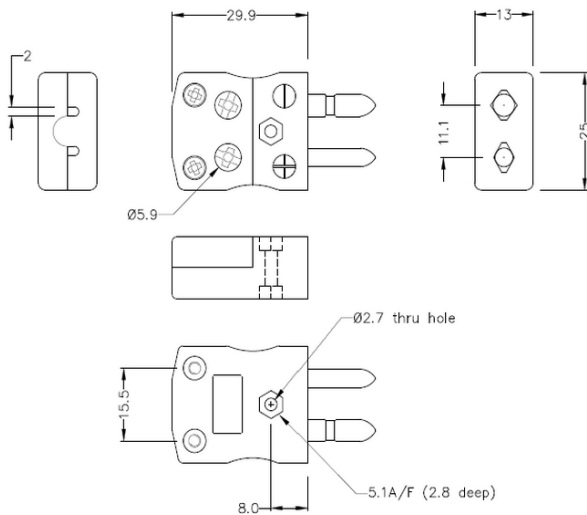

Standard-Schnelldraht-Thermokopplerstecker JS-R/S-MQ Typ R/S JIS

Standard in-line Plug - Quick Wire
(dimensions in mm)

Labfacility are the UK's leading manufacturer of Temperature Sensors, Thermocouple Connectors and associated Temperature Instrumentation and stockings of Thermocouple Cables. The Company has been trading since 1971 and is ISO9001 accredited.

Standard-Schnelldraht-Thermokopplerstecker JS-R/S-MQ Typ R/S JIS

Einfache "Jab-in" Verbindung für schnelle Beendigung, drücken Sie einfach Draht in und ziehen Sie Schraube.
Kontakte werden polarisiert, um eine falsche Verbindung zu verhindern

Spezifikationen**Specifications**

Product Code	XE-9322-001
General Description	Easy 'jab-in' connection for rapid termination, contacts are polarised to prevent incorrect connection.
Thermocouple Type	R/S JIS
Connector Type	Quick Wire Plug
Connector Size	Standard
Colour	Black
Max. Temperature	220°C
Pins	Solid Round Pins
+Positive Contact	Copper
-Negative Contact	Copper Alloy
Standards Met	BS EN 50212:1997. RoHS