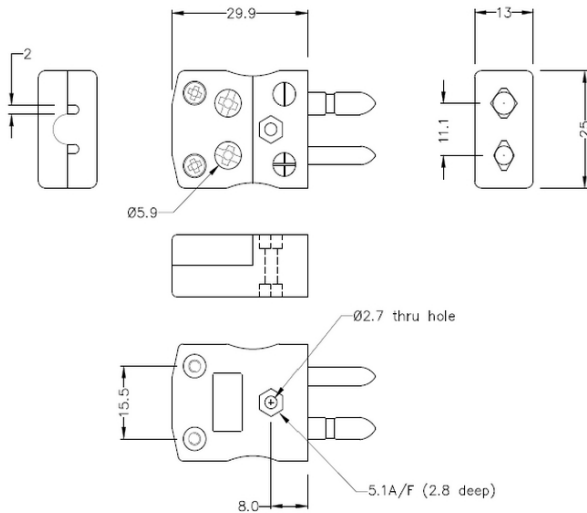

Standard-Schnelldraht-Thermoelementstecker JS-B-MQ Typ B JIS

Standard in-line Plug - Quick Wire
(dimensions in mm)

Labfacility are the UK's leading manufacturer of Temperature Sensors, Thermocouple Connectors and associated Temperature Instrumentation and stockings of Thermocouple Cables. The Company has been trading since 1971 and is ISO9001 accredited.

Standard-Schnelldraht-Thermoelementstecker JS-B-MQ Typ B JIS

Einfache "Jab-in" Verbindung für schnelle Beendigung, drücken Sie einfach Draht in und ziehen Sie Schraube.
Kontakte werden polarisiert, um eine falsche Verbindung zu verhindern

Spezifikationen**Specifications**

Product Code	XE-9342-001
General Description	Easy 'jab-in' connection for rapid termination, contacts are polarised to prevent incorrect connection.
Thermocouple Type	B JIS
Connector Type	Quick Wire Plug
Connector Size	Standard
Colour	Grey
Max. Temperature	220°C
Pins	Solid Round Pins
+Positive Contact	Copper
-Negative Contact	Copper
Standards Met	BS EN 50212:1997. RoHS