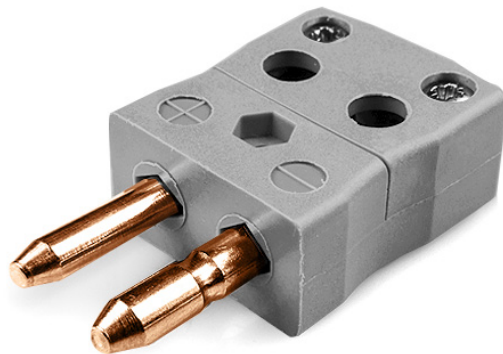

Standard-Schnelldraht-Thermoelementstecker JS-B-MQ Typ B JIS

Standard in-line Plug - Quick Wire
(dimensions in mm)

Labfacility are the UK's leading manufacturer of Temperature Sensors, Thermocouple Connectors and associated Temperature Instrumentation and stockings of Thermocouple Cables. The Company has been trading since 1971 and is ISO9001 accredited.

Standard-Schnelldraht-Thermoelementstecker JS-B-MQ Typ B JIS

Einfache "Jab-in" Verbindung für schnelle Beendigung, drücken Sie einfach Draht in und ziehen Sie Schraube.
Kontakte werden polarisiert, um eine falsche Verbindung zu verhindern

Spezifikationen**Specifications**

Product Code	XE-9342-001
General Description	Easy 'jab-in' connection for rapid termination, contacts are polarised to prevent incorrect connection.
Thermocouple Type	B JIS
Connector Type	Quick Wire Plug
Connector Size	Standard
Colour	Grey
Max. Temperature	220°C
Pins	Solid Round Pins
+Positive Contact	Copper
-Negative Contact	Copper
Standards Met	BS EN 50212:1997. RoHS