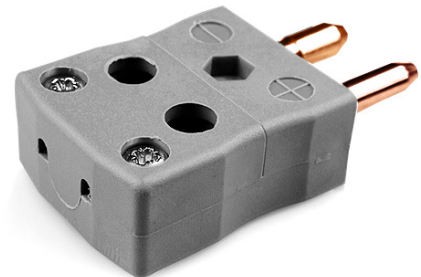

Standard-Schnelldraht-Thermoelementstecker JS-B-MQ Typ B JIS

Standard in-line Plug - Quick Wire
(dimensions in mm)

Labfacility are the UK's leading manufacturer of Temperature Sensors, Thermocouple Connectors and associated Temperature Instrumentation and stockings of Thermocouple Cables. The Company has been trading since 1971 and is ISO9001 accredited.

Standard-Schnelldraht-Thermoelementstecker JS-B-MQ Typ B JIS

Einfache "Jab-in" Verbindung für schnelle Beendigung, drücken Sie einfach Draht in und ziehen Sie Schraube.
Kontakte werden polarisiert, um eine falsche Verbindung zu verhindern

Spezifikationen**Specifications**

Product Code	XE-9342-001
General Description	Easy 'jab-in' connection for rapid termination, contacts are polarised to prevent incorrect connection.
Thermocouple Type	B JIS
Connector Type	Quick Wire Plug
Connector Size	Standard
Colour	Grey
Max. Temperature	220°C
Pins	Solid Round Pins
+Positive Contact	Copper
-Negative Contact	Copper
Standards Met	BS EN 50212:1997. RoHS