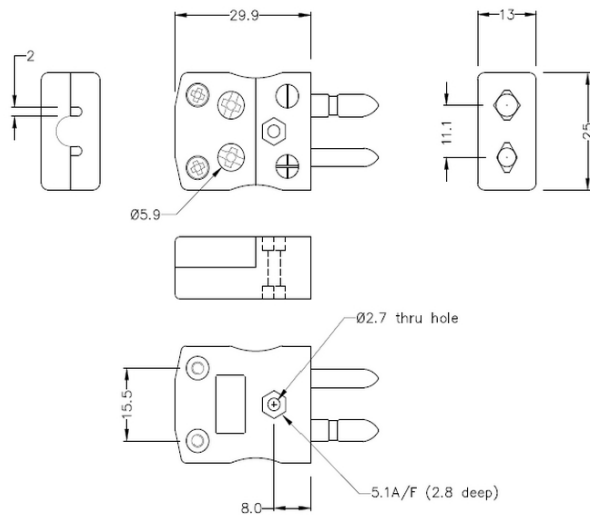

Standard-Schnelldraht-Thermoelementstecker JS-B-MQ Typ B JIS

Standard in-line Plug - Quick Wire
(dimensions in mm)

Labfacility are the UK's leading manufacturer of Temperature Sensors, Thermocouple Connectors and associated Temperature Instrumentation and stockings of Thermocouple Cables. The Company has been trading since 1971 and is ISO9001 accredited.

Standard-Schnelldraht-Thermoelementstecker JS-B-MQ Typ B JIS

Einfache "Jab-in" Verbindung für schnelle Beendigung, drücken Sie einfach Draht in und ziehen Sie Schraube.
Kontakte werden polarisiert, um eine falsche Verbindung zu verhindern

Spezifikationen**Specifications**

Product Code	XE-9342-001
General Description	Easy 'jab-in' connection for rapid termination, contacts are polarised to prevent incorrect connection.
Thermocouple Type	B JIS
Connector Type	Quick Wire Plug
Connector Size	Standard
Colour	Grey
Max. Temperature	220°C
Pins	Solid Round Pins
+Positive Contact	Copper
-Negative Contact	Copper
Standards Met	BS EN 50212:1997. RoHS