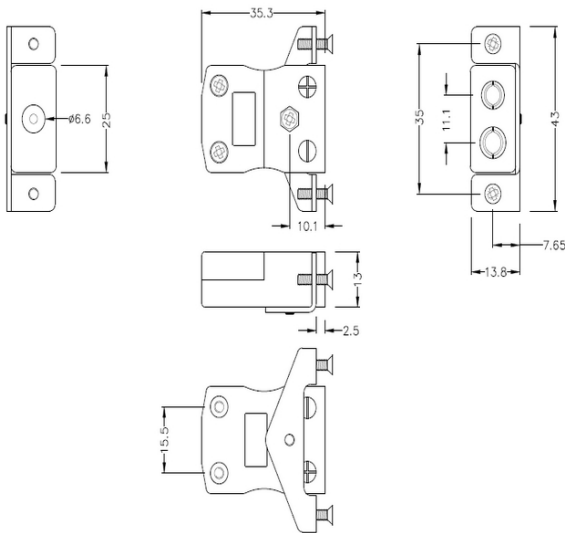

# Standard Panel Mount Thermoelement Connector mit Edelstahlhalterung JS-J-SSPF Typ J JIS

**Standard in-line Socket with stainless steel mounting bracket**  
(dimensions in mm)

Labfacility are the UK's leading manufacturer of Temperature Sensors, Thermocouple Connectors and associated Temperature Instrumentation and stockings of Thermocouple Cables. The Company has been trading since 1971 and is ISO9001 accredited.

**Standard Panel Mount Thermoelement Connector mit Edelstahlhalterung JS-J-SSPF Typ J JIS**

Für den Einsatz in industriellen Prozessen vorgesehen, kann aber in allen Anwendungen nach Belieben eingesetzt werden

**Spezifikationen****Specifications**

<b>Product Code</b>	XE-9298-001
<b>General Description</b>	Intended for use in more industrial processes but can be used in all applications as desired
<b>Thermocouple Type</b>	J JIS
<b>Connector Type</b>	Socket with SS Bracket
<b>Connector Size</b>	Standard
<b>Colour</b>	Yellow
<b>Max. Temperature</b>	220°C
<b>+Positive Contact</b>	Iron
<b>-Negative Contact</b>	Copper Nickel
<b>Standards Met</b>	BS EN 50212:1997. RoHS