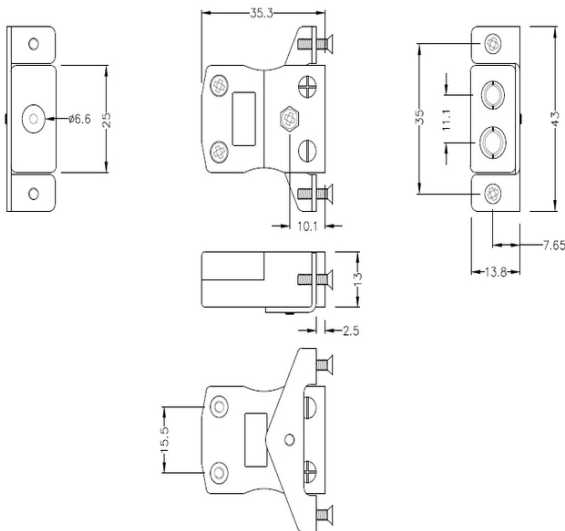

## Standard Panel Mount Thermoelement Connector mit Edelstahlhalterung JS-J-SSPF Typ J JIS

**Standard in-line Socket with stainless steel mounting bracket**  
(dimensions in mm)

Labfacility are the UK's leading manufacturer of Temperature Sensors, Thermocouple Connectors and associated Temperature Instrumentation and stockings of Thermocouple Cables. The Company has been trading since 1971 and is ISO9001 accredited.

**Standard Panel Mount Thermoelement Connector mit Edelstahlhalterung JS-J-SSPF Typ J JIS**

Für den Einsatz in industriellen Prozessen vorgesehen, kann aber in allen Anwendungen nach Belieben eingesetzt werden

**Spezifikationen****Specifications**

<b>Product Code</b>	XE-9298-001
<b>General Description</b>	Intended for use in more industrial processes but can be used in all applications as desired
<b>Thermocouple Type</b>	J JIS
<b>Connector Type</b>	Socket with SS Bracket
<b>Connector Size</b>	Standard
<b>Colour</b>	Yellow
<b>Max. Temperature</b>	220°C
<b>+Positive Contact</b>	Iron
<b>-Negative Contact</b>	Copper Nickel
<b>Standards Met</b>	BS EN 50212:1997. RoHS