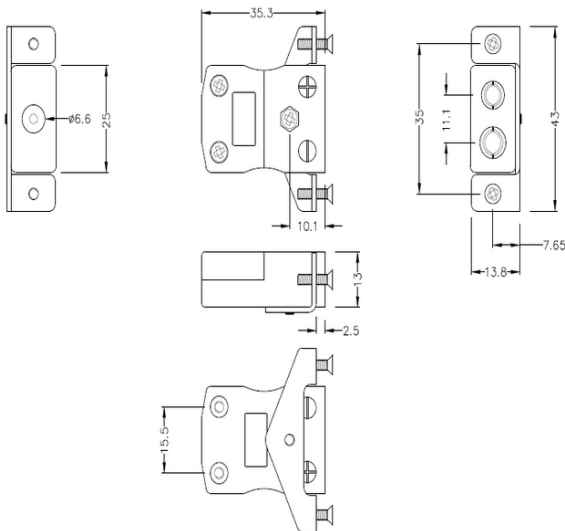

Standard Panel Mount Thermoelement Connector mit Edelstahlhalterung JS-J-SSPF Typ J JIS

Standard in-line Socket with stainless steel mounting bracket
(dimensions in mm)

Labfacility are the UK's leading manufacturer of Temperature Sensors, Thermocouple Connectors and associated Temperature Instrumentation and stockings of Thermocouple Cables. The Company has been trading since 1971 and is ISO9001 accredited.

Standard Panel Mount Thermoelement Connector mit Edelstahlhalterung JS-J-SSPF Typ J JIS

Für den Einsatz in industriellen Prozessen vorgesehen, kann aber in allen Anwendungen nach Belieben eingesetzt werden

Spezifikationen**Specifications**

Product Code	XE-9298-001
General Description	Intended for use in more industrial processes but can be used in all applications as desired
Thermocouple Type	J JIS
Connector Type	Socket with SS Bracket
Connector Size	Standard
Colour	Yellow
Max. Temperature	220°C
+Positive Contact	Iron
-Negative Contact	Copper Nickel
Standards Met	BS EN 50212:1997. RoHS