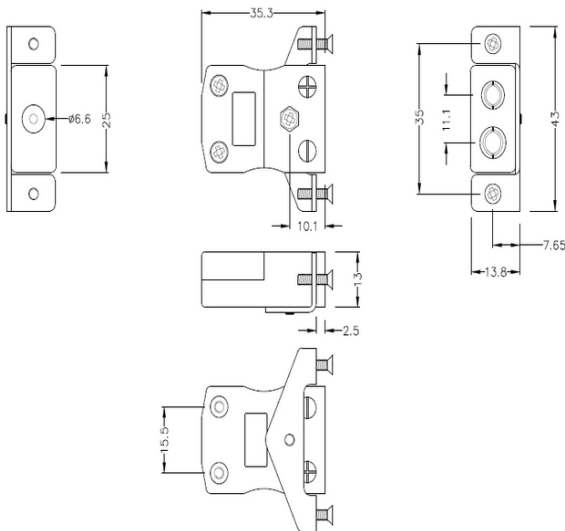

## Standard Panel Mount Thermoelement Connector mit Edelstahlhalterung JS-T-SSPF Typ T JIS

**Standard in-line Socket with stainless steel mounting bracket**  
(dimensions in mm)

Labfacility are the UK's leading manufacturer of Temperature Sensors, Thermocouple Connectors and associated Temperature Instrumentation and stockings of Thermocouple Cables. The Company has been trading since 1971 and is ISO9001 accredited.

**Standard Panel Mount Thermoelement Connector mit Edelstahlhalterung JS-T-SSPF Typ T JIS**

Für den Einsatz in industriellen Prozessen vorgesehen, kann aber in allen Anwendungen nach Belieben eingesetzt werden

**Spezifikationen****Specifications**

<b>Product Code</b>	XE-9378-001
<b>General Description</b>	Intended for use in more industrial processes but can be used in all applications as desired
<b>Thermocouple Type</b>	T JIS
<b>Connector Type</b>	Socket with SS Bracket
<b>Connector Size</b>	Standard
<b>Colour</b>	Brown
<b>Max. Temperature</b>	220°C
<b>+Positive Contact</b>	Copper
<b>-Negative Contact</b>	Copper Nickel
<b>Standards Met</b>	BS EN 50212:1997. RoHS