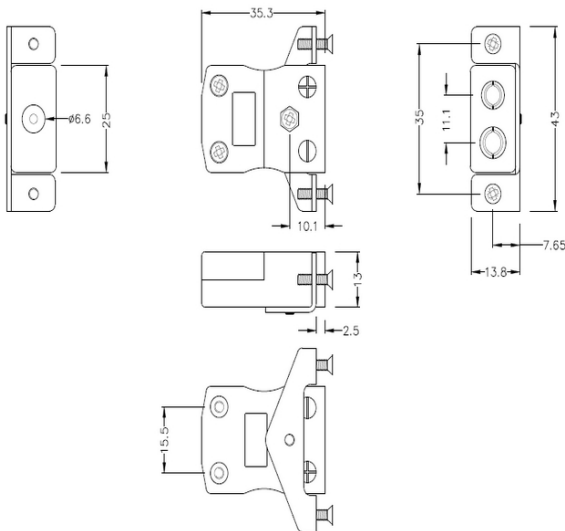

Standard Panel Mount Thermoelement Connector mit Edelstahlhalterung JS-T-SSPF Typ T JIS

Standard in-line Socket with stainless steel mounting bracket
(dimensions in mm)

Labfacility are the UK's leading manufacturer of Temperature Sensors, Thermocouple Connectors and associated Temperature Instrumentation and stockings of Thermocouple Cables. The Company has been trading since 1971 and is ISO9001 accredited.

Standard Panel Mount Thermoelement Connector mit Edelstahlhalterung JS-T-SSPF Typ T JIS

Für den Einsatz in industriellen Prozessen vorgesehen, kann aber in allen Anwendungen nach Belieben eingesetzt werden

Spezifikationen**Specifications**

Product Code	XE-9378-001
General Description	Intended for use in more industrial processes but can be used in all applications as desired
Thermocouple Type	T JIS
Connector Type	Socket with SS Bracket
Connector Size	Standard
Colour	Brown
Max. Temperature	220°C
+Positive Contact	Copper
-Negative Contact	Copper Nickel
Standards Met	BS EN 50212:1997. RoHS