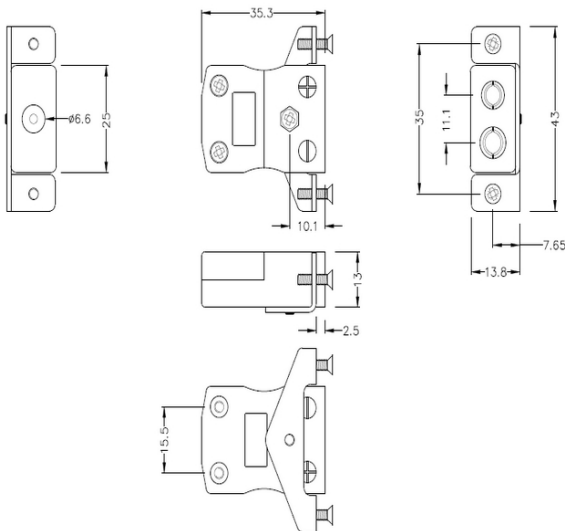

# Standard Panel Mount Thermoelement Connector mit Edelstahlhalterung JS-R/S-SSPF Typ R/S JIS

**Standard in-line Socket with stainless steel mounting bracket**  
(dimensions in mm)

Labfacility are the UK's leading manufacturer of Temperature Sensors, Thermocouple Connectors and associated Temperature Instrumentation and stockings of Thermocouple Cables. The Company has been trading since 1971 and is ISO9001 accredited.

**Standard Panel Mount Thermoelement Connector mit Edelstahlhalterung JS-R/S-SSPF Typ R/S JIS**

Für den Einsatz in industriellen Prozessen vorgesehen, kann aber in allen Anwendungen nach Belieben eingesetzt werden

**Spezifikationen****Specifications**

<b>Product Code</b>	XE-9318-001
<b>General Description</b>	Intended for use in more industrial processes but can be used in all applications as desired
<b>Thermocouple Type</b>	R/S JIS
<b>Connector Type</b>	Socket with SS Bracket
<b>Connector Size</b>	Standard
<b>Colour</b>	Black
<b>Max. Temperature</b>	220°C
<b>+Positive Contact</b>	Copper
<b>-Negative Contact</b>	Copper Alloy
<b>Standards Met</b>	BS EN 50212:1997. RoHS