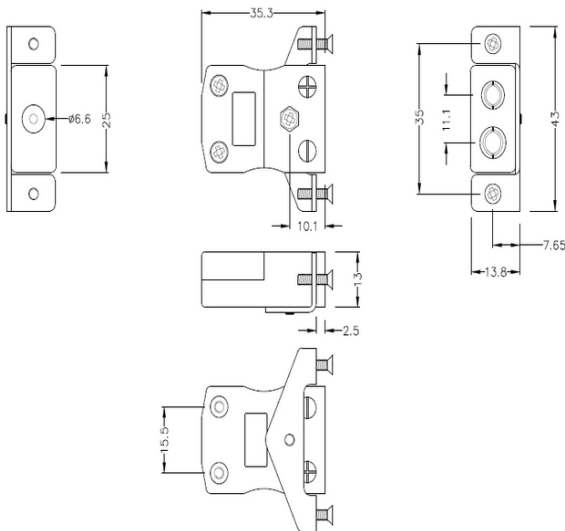

Standard Panel Mount Thermoelement Connector mit Edelstahlhalterung JS-R/S-SSPF Typ R/S JIS

Standard in-line Socket with stainless steel mounting bracket
(dimensions in mm)

Labfacility are the UK's leading manufacturer of Temperature Sensors, Thermocouple Connectors and associated Temperature Instrumentation and stockings of Thermocouple Cables. The Company has been trading since 1971 and is ISO9001 accredited.

Standard Panel Mount Thermoelement Connector mit Edelstahlhalterung JS-R/S-SSPF Typ R/S JIS

Für den Einsatz in industriellen Prozessen vorgesehen, kann aber in allen Anwendungen nach Belieben eingesetzt werden

Spezifikationen**Specifications**

Product Code	XE-9318-001
General Description	Intended for use in more industrial processes but can be used in all applications as desired
Thermocouple Type	R/S JIS
Connector Type	Socket with SS Bracket
Connector Size	Standard
Colour	Black
Max. Temperature	220°C
+Positive Contact	Copper
-Negative Contact	Copper Alloy
Standards Met	BS EN 50212:1997. RoHS