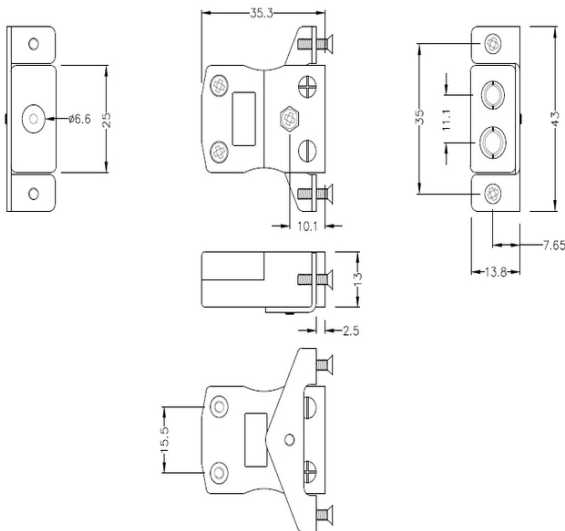

Standard Panel Mount Thermoelement Connector mit Edelstahlhalterung JS-B-SSPF Typ B JIS

Standard in-line Socket with stainless steel mounting bracket
(dimensions in mm)

Labfacility are the UK's leading manufacturer of Temperature Sensors, Thermocouple Connectors and associated Temperature Instrumentation and stockings of Thermocouple Cables. The Company has been trading since 1971 and is ISO9001 accredited.

Standard Panel Mount Thermoelement Connector mit Edelstahlhalterung JS-B-SSPF Typ B JIS

Für den Einsatz in industriellen Prozessen vorgesehen, kann aber in allen Anwendungen nach Belieben eingesetzt werden

Spezifikationen**Specifications**

Product Code	XE-9338-001
General Description	Intended for use in more industrial processes but can be used in all applications as desired
Thermocouple Type	B JIS
Connector Type	Socket with SS Bracket
Connector Size	Standard
Colour	Grey
Max. Temperature	220°C
+Positive Contact	Copper
-Negative Contact	Copper
Standards Met	BS EN 50212:1997. RoHS