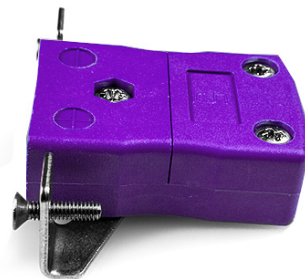

Standard Panel Mount Thermoelement Connector mit Edelstahlhalterung JS-E-SSPF Typ E JIS

Standard in-line Socket with stainless steel mounting bracket
(dimensions in mm)

Labfacility are the UK's leading manufacturer of Temperature Sensors, Thermocouple Connectors and associated Temperature Instrumentation and stockings of Thermocouple Cables. The Company has been trading since 1971 and is ISO9001 accredited.

Standard Panel Mount Thermoelement Connector mit Edelstahlhalterung JS-E-SSPF Typ E JIS

Für den Einsatz in industriellen Prozessen vorgesehen, kann aber in allen Anwendungen nach Belieben eingesetzt werden

Spezifikationen**Specifications**

Product Code	XE-9358-001
General Description	Intended for use in more industrial processes but can be used in all applications as desired
Thermocouple Type	E JIS
Connector Type	Socket with SS Bracket
Connector Size	Standard
Colour	Violet
Max. Temperature	220°C
+Positive Contact	Nickel Chromium
-Negative Contact	Copper Nickel
Standards Met	BS EN 50212:1997. RoHS