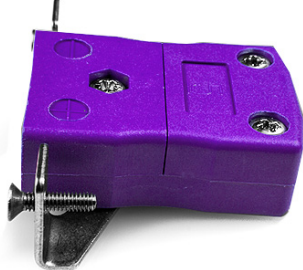

Standard Panel Mount Thermoelement Connector mit Edelstahlhalterung JS-E-SSPF Typ E JIS

Standard in-line Socket with stainless steel mounting bracket
(dimensions in mm)

Labfacility are the UK's leading manufacturer of Temperature Sensors, Thermocouple Connectors and associated Temperature Instrumentation and stockings of Thermocouple Cables. The Company has been trading since 1971 and is ISO9001 accredited.

Standard Panel Mount Thermoelement Connector mit Edelstahlhalterung JS-E-SSPF Typ E JIS

Für den Einsatz in industriellen Prozessen vorgesehen, kann aber in allen Anwendungen nach Belieben eingesetzt werden

Spezifikationen**Specifications**

Product Code	XE-9358-001
General Description	Intended for use in more industrial processes but can be used in all applications as desired
Thermocouple Type	E JIS
Connector Type	Socket with SS Bracket
Connector Size	Standard
Colour	Violet
Max. Temperature	220°C
+Positive Contact	Nickel Chromium
-Negative Contact	Copper Nickel
Standards Met	BS EN 50212:1997. RoHS