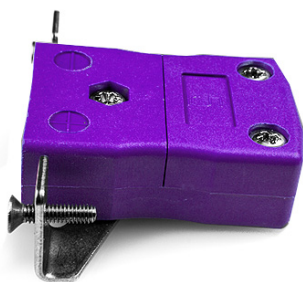

Standard Panel Mount Thermoelement Connector mit Edelstahlhalterung JS-E-SSPF Typ E JIS

Standard in-line Socket with stainless steel mounting bracket
(dimensions in mm)

Labfacility are the UK's leading manufacturer of Temperature Sensors, Thermocouple Connectors and associated Temperature Instrumentation and stockings of Thermocouple Cables. The Company has been trading since 1971 and is ISO9001 accredited.

Standard Panel Mount Thermoelement Connector mit Edelstahlhalterung JS-E-SSPF Typ E JIS

Für den Einsatz in industriellen Prozessen vorgesehen, kann aber in allen Anwendungen nach Belieben eingesetzt werden

Spezifikationen**Specifications**

Product Code	XE-9358-001
General Description	Intended for use in more industrial processes but can be used in all applications as desired
Thermocouple Type	E JIS
Connector Type	Socket with SS Bracket
Connector Size	Standard
Colour	Violet
Max. Temperature	220°C
+Positive Contact	Nickel Chromium
-Negative Contact	Copper Nickel
Standards Met	BS EN 50212:1997. RoHS