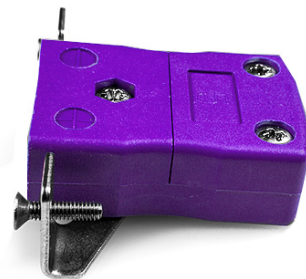

Standard Panel Mount Thermoelement Connector mit Edelstahlhalterung JS-E-SSPF Typ E JIS

Standard in-line Socket with stainless steel mounting bracket
(dimensions in mm)

Labfacility are the UK's leading manufacturer of Temperature Sensors, Thermocouple Connectors and associated Temperature Instrumentation and stockings of Thermocouple Cables. The Company has been trading since 1971 and is ISO9001 accredited.

Standard Panel Mount Thermoelement Connector mit Edelstahlhalterung JS-E-SSPF Typ E JIS

Für den Einsatz in industriellen Prozessen vorgesehen, kann aber in allen Anwendungen nach Belieben eingesetzt werden

Spezifikationen**Specifications**

Product Code	XE-9358-001
General Description	Intended for use in more industrial processes but can be used in all applications as desired
Thermocouple Type	E JIS
Connector Type	Socket with SS Bracket
Connector Size	Standard
Colour	Violet
Max. Temperature	220°C
+Positive Contact	Nickel Chromium
-Negative Contact	Copper Nickel
Standards Met	BS EN 50212:1997. RoHS