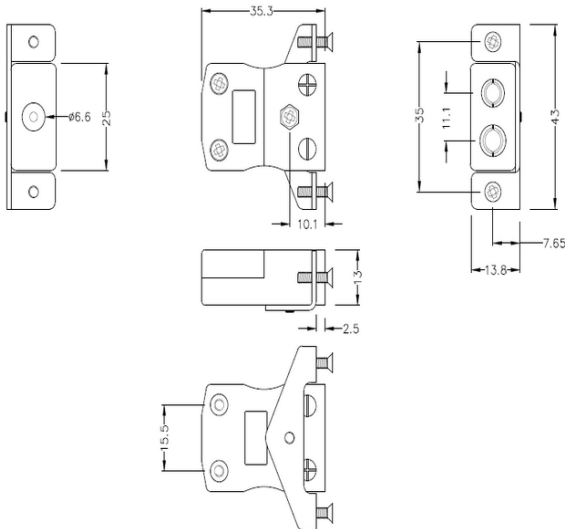

Standard Panel Mount Thermoelement Connector mit Edelstahlhalterung JS-E-SSPF Typ E JIS

Standard in-line Socket with stainless steel mounting bracket
(dimensions in mm)

Labfacility are the UK's leading manufacturer of Temperature Sensors, Thermocouple Connectors and associated Temperature Instrumentation and stockings of Thermocouple Cables. The Company has been trading since 1971 and is ISO9001 accredited.

Standard Panel Mount Thermoelement Connector mit Edelstahlhalterung JS-E-SSPF Typ E JIS

Für den Einsatz in industriellen Prozessen vorgesehen, kann aber in allen Anwendungen nach Belieben eingesetzt werden

Spezifikationen**Specifications**

Product Code	XE-9358-001
General Description	Intended for use in more industrial processes but can be used in all applications as desired
Thermocouple Type	E JIS
Connector Type	Socket with SS Bracket
Connector Size	Standard
Colour	Violet
Max. Temperature	220°C
+Positive Contact	Nickel Chromium
-Negative Contact	Copper Nickel
Standards Met	BS EN 50212:1997. RoHS